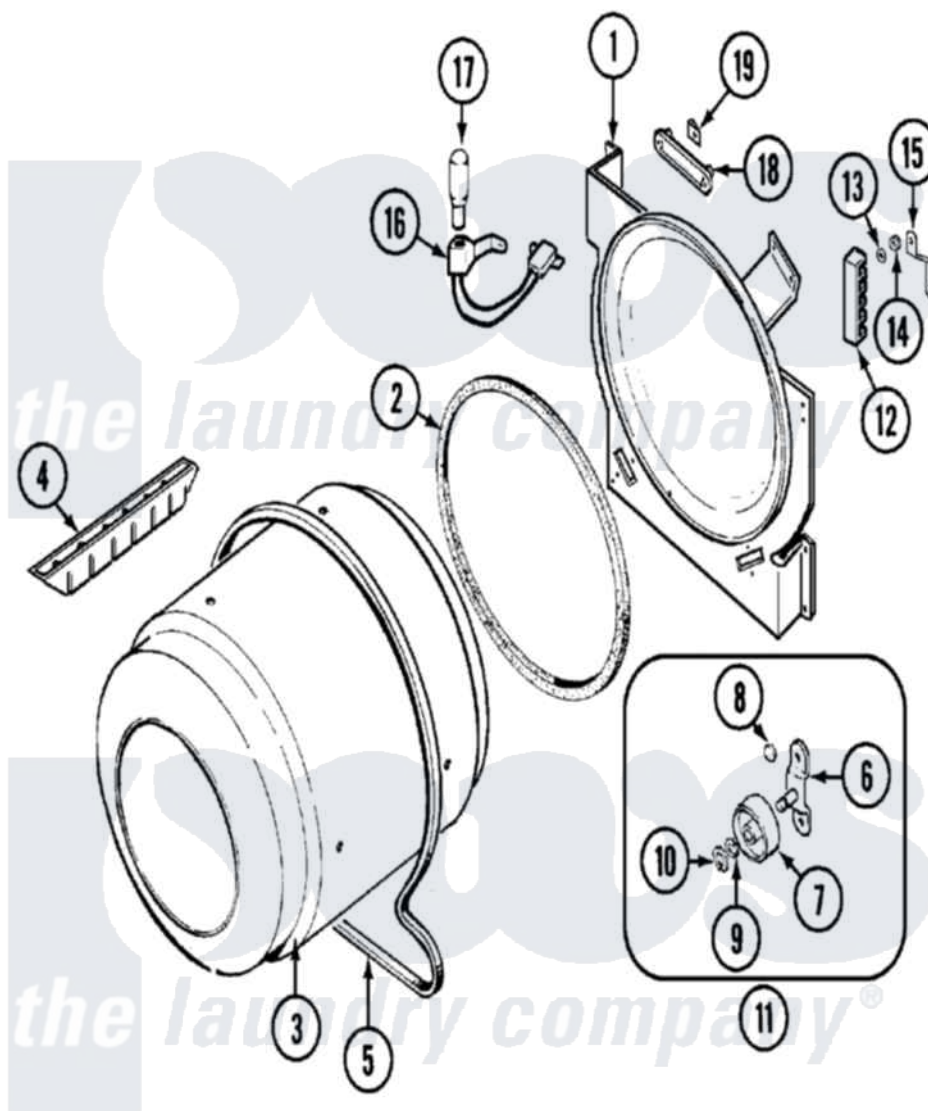

Maytag HYE3657AYW 08 - TUMBLER

Maytag Residential Maytag HYE3657AYW Dryer Parts Parts Diagram 08 - TUMBLER
 Click on the part number to view part

Item	Original Part Number	Replaced By	Status	Part Description
1	25-7741	W10116760		Screw
"	LA-1054			Dryer Bulkhead Kit
2	53-0281	31001747		Seal Assembly
3	53-1250			Cylinder
4	25-7759	3196164		Screw
"	53-1249		Not Available	BAFFLE, WHITE
5	31531589	341241		Belt
6	25-7101	3351614		Screw, Gearcase Cover Mounting
"	53-0197			Support Assembly-Cylinder Rear
7	31001096			Roller
8	25-7813			Spacer
9	25-7814			Washer
10	25-7854			Ring, Retaining
11	LA-1008			Rr Roller Kit
12	53-1518			Block, Terminal

"	25-7952	3400074	Screw
13	25-3122		Washer, Flat
14	25-0027	112432	Nut
15	53-0965		Not Available STRAP, GROUND
16	53-1580		Receptacle Assembly
"	25-3457		Screw, Sems
17	53-0570	A3167501	Lamp Oven, Int.
18	53-0174		Lens, Bulb
19	25-3562	3195558	Nut