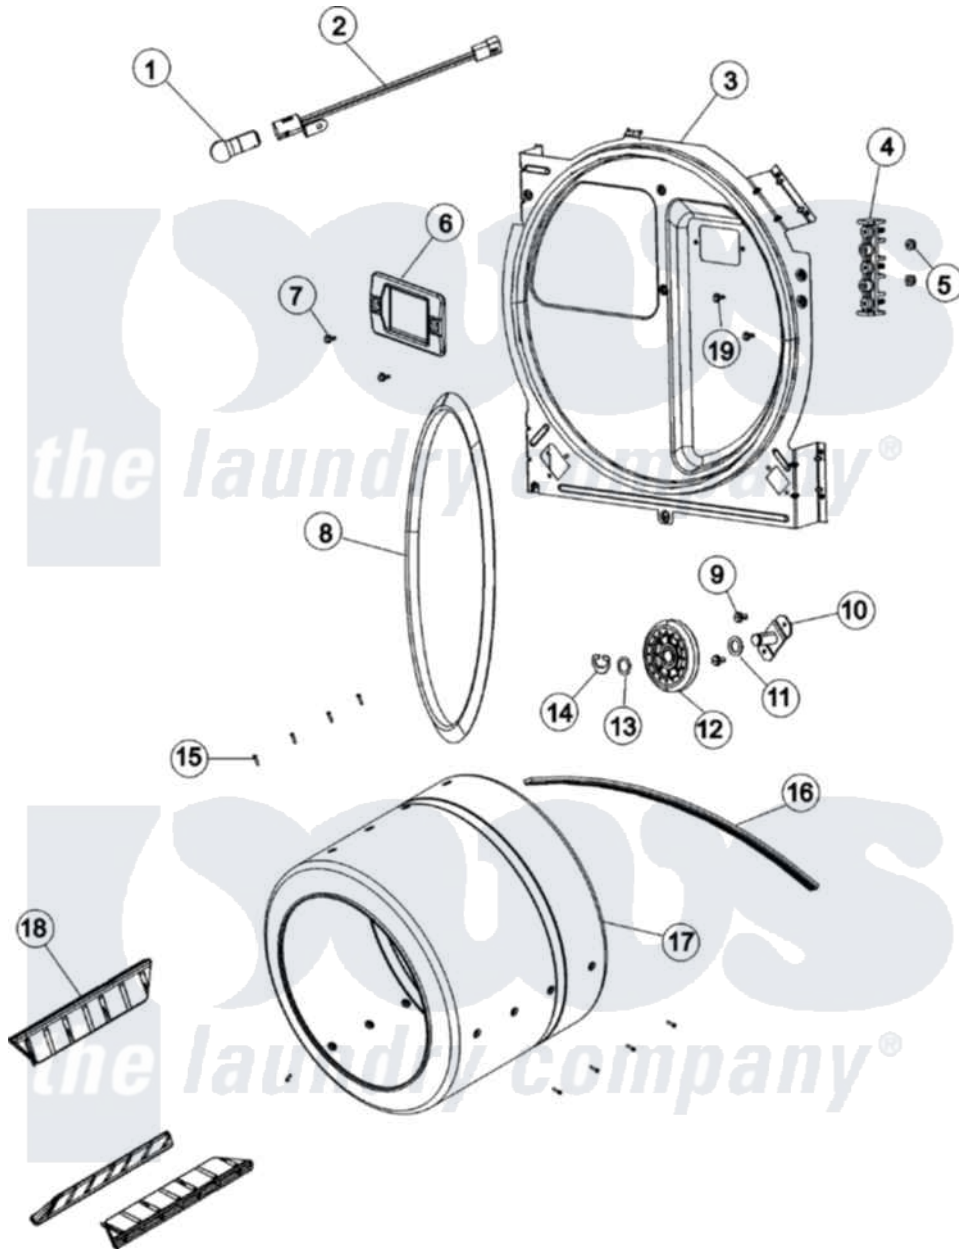

Maytag HYE3657AYW 09 - TUMBLER (SERIES 12)

Maytag Residential Maytag HYE3657AYW Dryer Parts Parts Diagram 09 - TUMBLER (SERIES 12)
 Click on the part number to view part

Item	Original Part Number	Replaced By	Status	Part Description
1	31001575			Bulb, Cylinder Light
2	31001579		Not Available	RECEPTACLE ASM, CLYINDER LIGHT
3	31001581			Bulkhead With Seal
4	53-1518			Block, Terminal
5	25-0027	112432		Nut
"	25-3122			Washer, Flat
6	31001585		Not Available	LENS, CYLINDER LIGHT
7	31001580	313806		Screw
8	31001548	31001747		Seal Assembly
9	25-7101	3351614		Screw, Gearcase Cover Mounting
10	53-0197			Support Assembly-Cylinder Rear
11	31001583			Spacer, Roller
12	31001096			Roller
13	25-7814			Washer

14	25-7854		Ring, Retaining
15	25-7759	3196164	Screw
16	31531589	341241	Belt
17	53-1250		Cylinder
18	53-1249	Not Available	BAFFLE, WHITE
19	25-7952	3400074	Screw