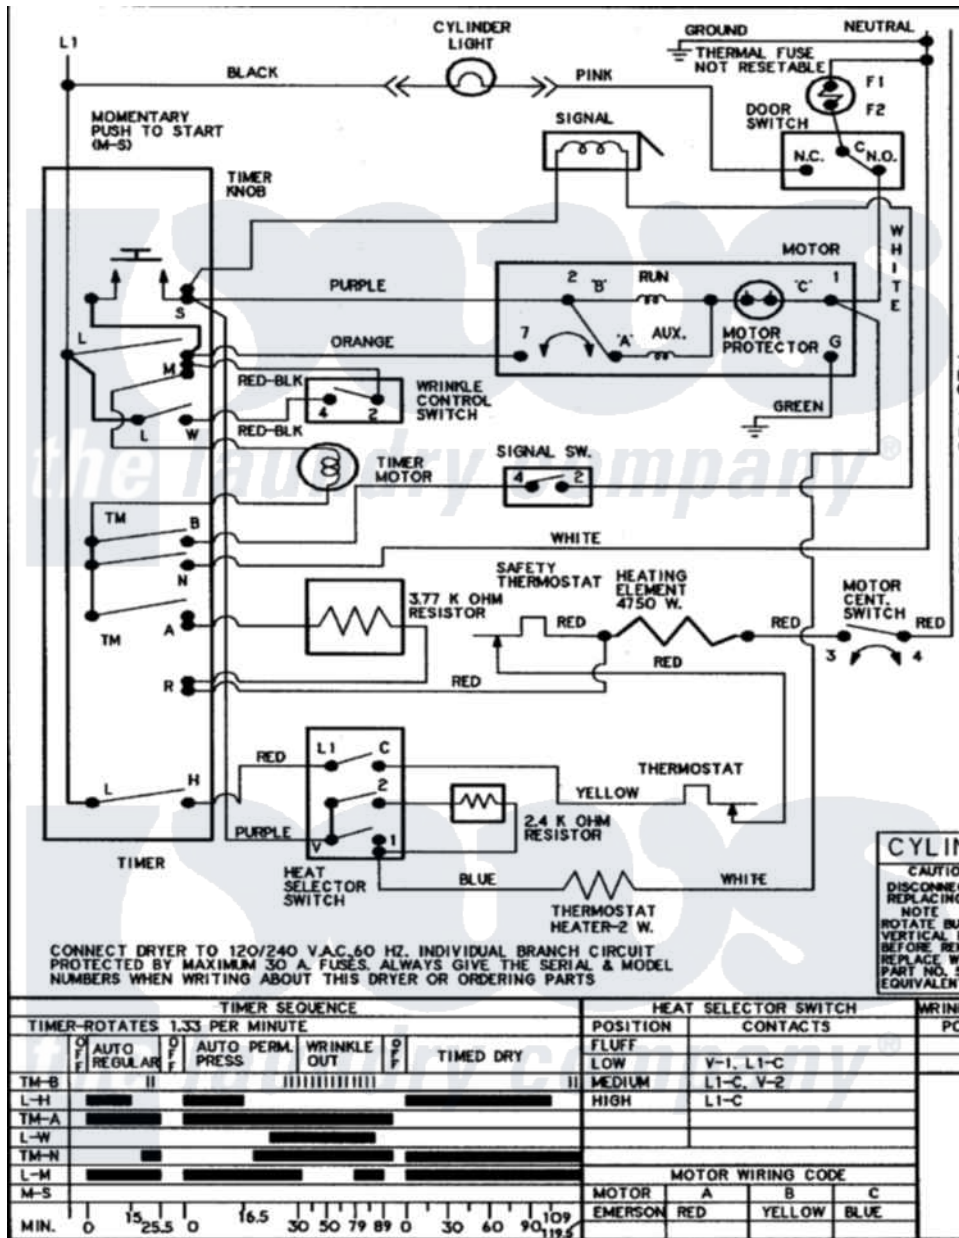

Maytag HYE3657AYW 12 - WIRING INFORMATION (SERIES 15 ELEC)

Maytag Residential Maytag HYE3657AYW Dryer Parts Parts Diagram 12 - WIRING INFORMATION (SERIES 15 ELEC)

[Click on the part number to view part](#)

Item	Original Part Number	Replaced By	Status	Part Description
NI	15003591		Not Available	WIRING INFORMATION