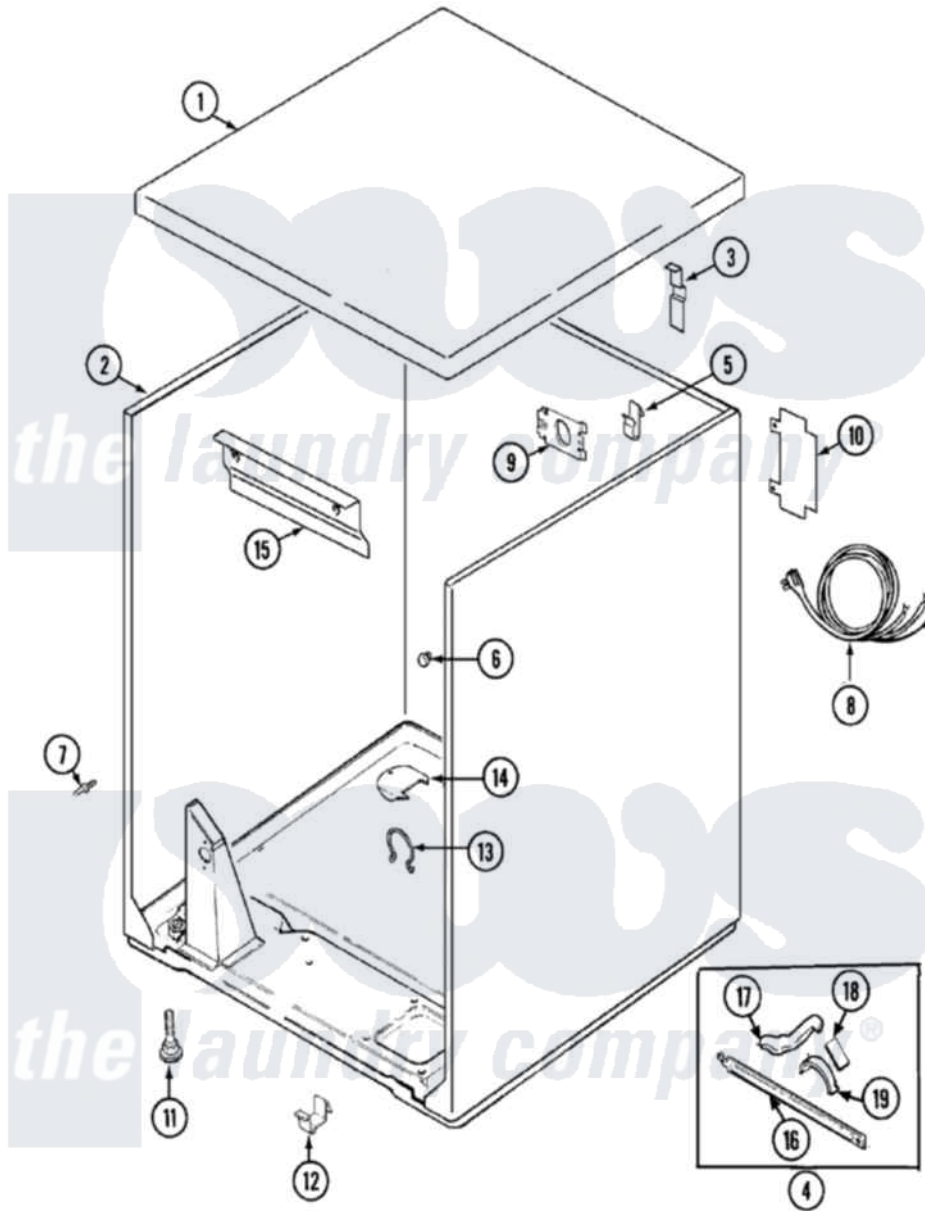

# Maytag HYE3658AYW 01 - CABINET

Maytag Residential Maytag HYE3658AYW Dryer Parts Parts Diagram 01 - CABINET  
 Click on the part number to view part

Item	Original Part Number	Replaced By	Status	Part Description
1	<a href="#">31001527</a>			Reinfort, Top
"	<a href="#">31001220</a>			Damper, Cabinet
"	<a href="#">31001423</a>			Top, Cabinet
2	53-2559	<a href="#">31001714</a>		Cabinet And Base Assembly
"	<a href="#">31001714</a>			Cabinet And Base Assembly
3	<a href="#">35-4128</a>			Pad, Hinge
"	<a href="#">63-5712</a>			Hinge, Cabinet Top
"	25-3092	<a href="#">90767</a>		Screw, 8A X 3/8 HeX Washer Head Tapping
4	<a href="#">12002126</a>			Reinforcement Brace/Glide Kit
5	<a href="#">25-3034</a>			Clip, Wiring
6	<a href="#">33-2653</a>			Bumper, Cabinet
7	<a href="#">21001829</a>			Post, Locating
9	53-0135		Not Available	SUPPORT, POWER CORD
"	25-7828	<a href="#">489483</a>		Screw 10-32 X 1/2
10	25-7857	<a href="#">90767</a>		Screw, 8A X 3/8 HeX Washer Head Tapping

"	<a href="#">53-0284</a>		Cover, Terminal
11	63-5519	Not Available	LEG, LEVELING
12	<a href="#">53-0120</a>		Clip, Front Panel
13	31001320	<a href="#">16515</a>	Clip
14	25-7733	<a href="#">681414</a>	Screw, 10AB X 1/2
"	<a href="#">53-1921</a>		Shield, Wiring
15	<a href="#">25-3457</a>		Screw, Sems
"	<a href="#">53-0133</a>		Shield, Heat
16	<a href="#">53-1625</a>		Brace, Tumbler Support
17	<a href="#">31001469</a>		Glide, Tumbler
18	<a href="#">31001356</a>		Pad, Glide
19	<a href="#">31001470</a>		Glide, Tumbler