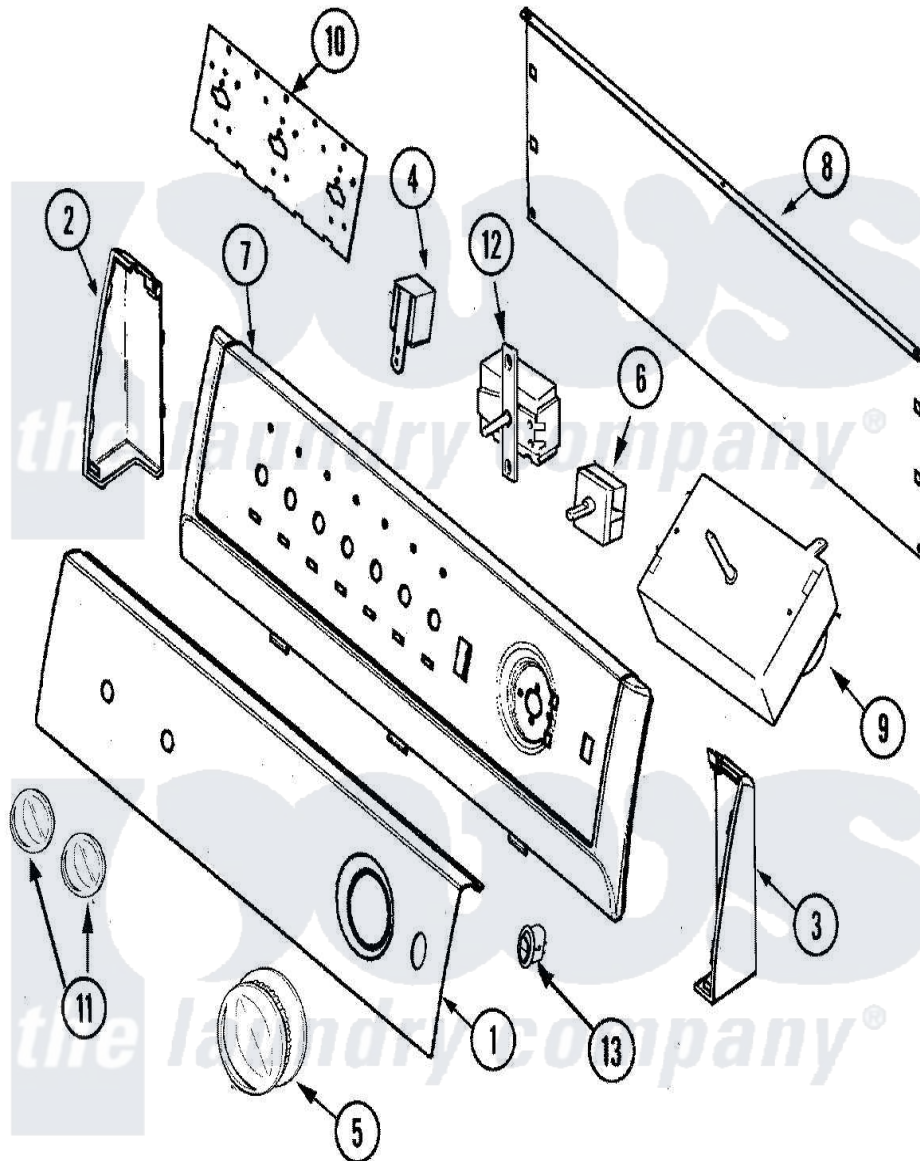

# Maytag HYE3658AYW 02 - CONTROL PANEL

Maytag [Residential Maytag HYE3658AYW Dryer Parts](#) Parts Diagram 02 - CONTROL PANEL  
 Click on the part number to view part

Item	Original Part Number	Replaced By	Status	Part Description
1	31001553	<a href="#">31001779</a>		Panel-Cont
2	25-3092	<a href="#">90767</a>		Screw, 8A X 3/8 HeX Washer Head Tapping
"	<a href="#">21001519</a>			Endcap
3	<a href="#">21001523</a>			Endcap
"	25-3092	<a href="#">90767</a>		Screw, 8A X 3/8 HeX Washer Head Tapping
4	<a href="#">33001848</a>			Signal, End Of Cycle
5	31001554	<a href="#">37001184</a>		Timer Knob And Skirt Assembly
6	25-3092	<a href="#">90767</a>		Screw, 8A X 3/8 HeX Washer Head Tapping
"	<a href="#">31001190</a>			Switch, Two Position Rotary
7	<a href="#">21002005</a>			Frame, Control Panel
8	<a href="#">21001527</a>			Shield, Rear
"	25-3092	<a href="#">90767</a>		Screw, 8A X 3/8 HeX Washer Head Tapping
9	<a href="#">31001731</a>			Timer

"	<a href="#">31001484</a>		Resistor Assembly
"	25-3092	<a href="#">90767</a>	Screw, 8A X 3/8 HeX Washer Head Tapping
10	<a href="#">21001603</a>		Shield, Control
11	21001974	<a href="#">21002196</a>	Knob-Selector
12	25-3092	<a href="#">90767</a>	Screw, 8A X 3/8 HeX Washer Head Tapping
"	<a href="#">31001483</a>		Resistor Assembly Temperature
"	<a href="#">53-4395</a>		Switch, Temperature
"	<a href="#">31001704</a>		Resistor Assembly Temperature
"	<a href="#">31001447</a>		Switch, Temperature
13	22003977	<a href="#">74010226</a>	Switch, Rocker W/Shield
14	<a href="#">31001488</a>		Harness, Wire
"	<a href="#">53-4450</a>		Harness, Wiring