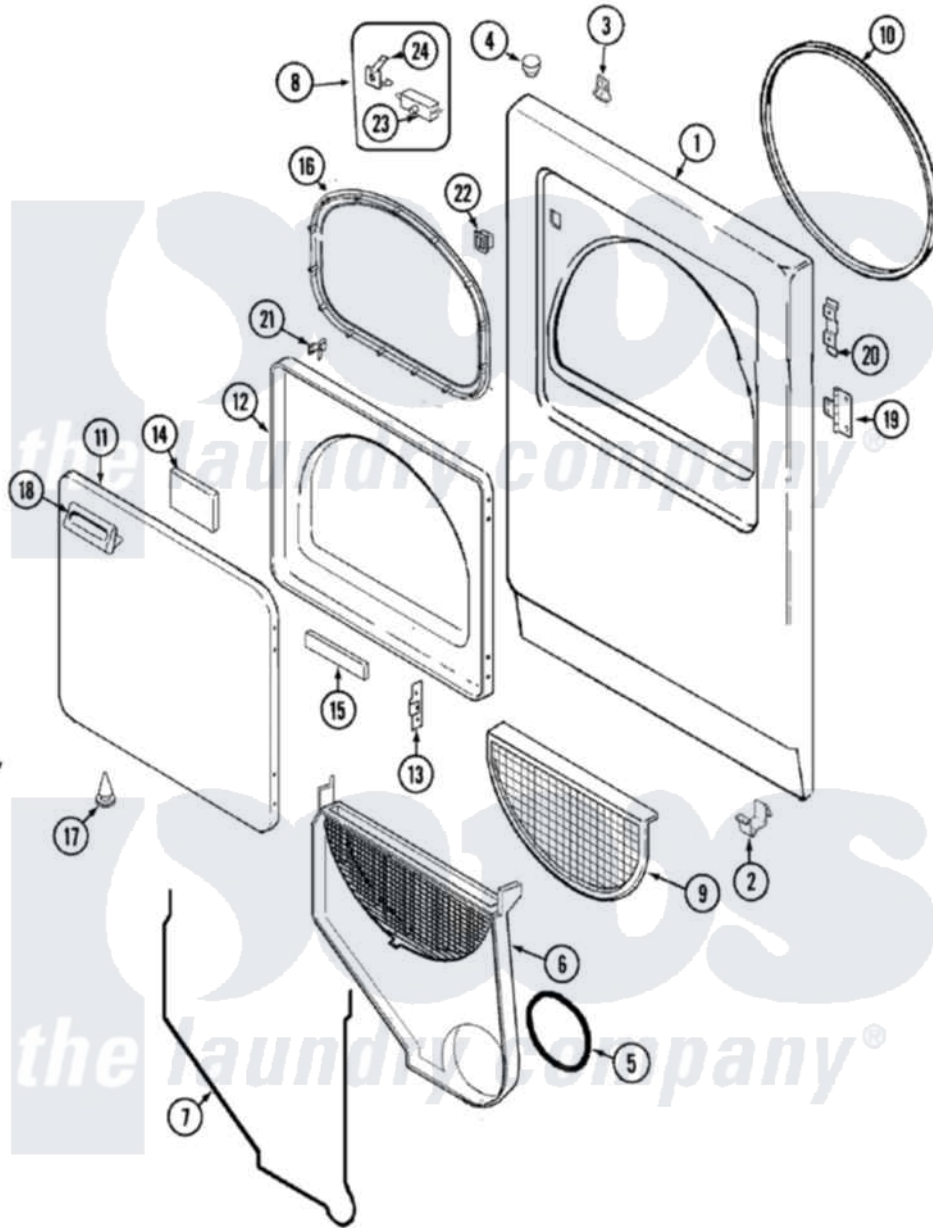

# Maytag HYE3658AYW 03 - DOOR

Maytag Residential Maytag HYE3658AYW Dryer Parts Parts Diagram 03 - DOOR  
 Click on the part number to view part

Item	Original Part Number	Replaced By	Status	Part Description
1	53-0726	<a href="#">31001771</a>		Panel, Front
2	<a href="#">53-0120</a>			Clip, Front Panel
3	<a href="#">31001526</a>			Lock, Top
4	<a href="#">33-2653</a>			Bumper, Cabinet
5	<a href="#">31001541</a>			Seal, Blower/Collector Duct
6	25-7810	<a href="#">415013-35</a>		Screw
"	<a href="#">12001324</a>			Duct Kit, Collector
7	<a href="#">53-0204</a>			Seal
8	<a href="#">LA-1005</a>			Switch Kit
9	<a href="#">53-0918</a>			Filter, Lint
10	53-0281	<a href="#">31001747</a>		Seal Assembly
11	25-7752	<a href="#">3196169</a>		Screw, Element
"	<a href="#">53-0154</a>			Panel, Outer Door
12	53-0912		Not Available	PANEL, INNER DOOR (WHT)
13	<a href="#">53-0119</a>			Clip, Hinge
14	<a href="#">53-1490</a>			Door Pad

15	<a href="#">53-1491</a>		Door Pad
16	<a href="#">31001529</a>		Seal, Door
17	<a href="#">25-7889</a>		Plug Button
18	<a href="#">53-0927</a>		Handle, Door
"	25-7810	<a href="#">415013-35</a>	Screw
19	<a href="#">25-7809</a>		Screw, No.6-20 1/2 Flthd Torx
"	<a href="#">53-1492</a>		Hinge, Dryer Door
20	53-0121	Not Available	TWIN NUT
"	31001786	<a href="#">98006631</a>	Screw
21	53-2364	<a href="#">LA-1003</a>	Door Catch Kit
22	53-0187	<a href="#">LA-1003</a>	Door Catch Kit
23	<a href="#">53-0148</a>		Switch, Door
24	<a href="#">31001319</a>		Clip, Switch