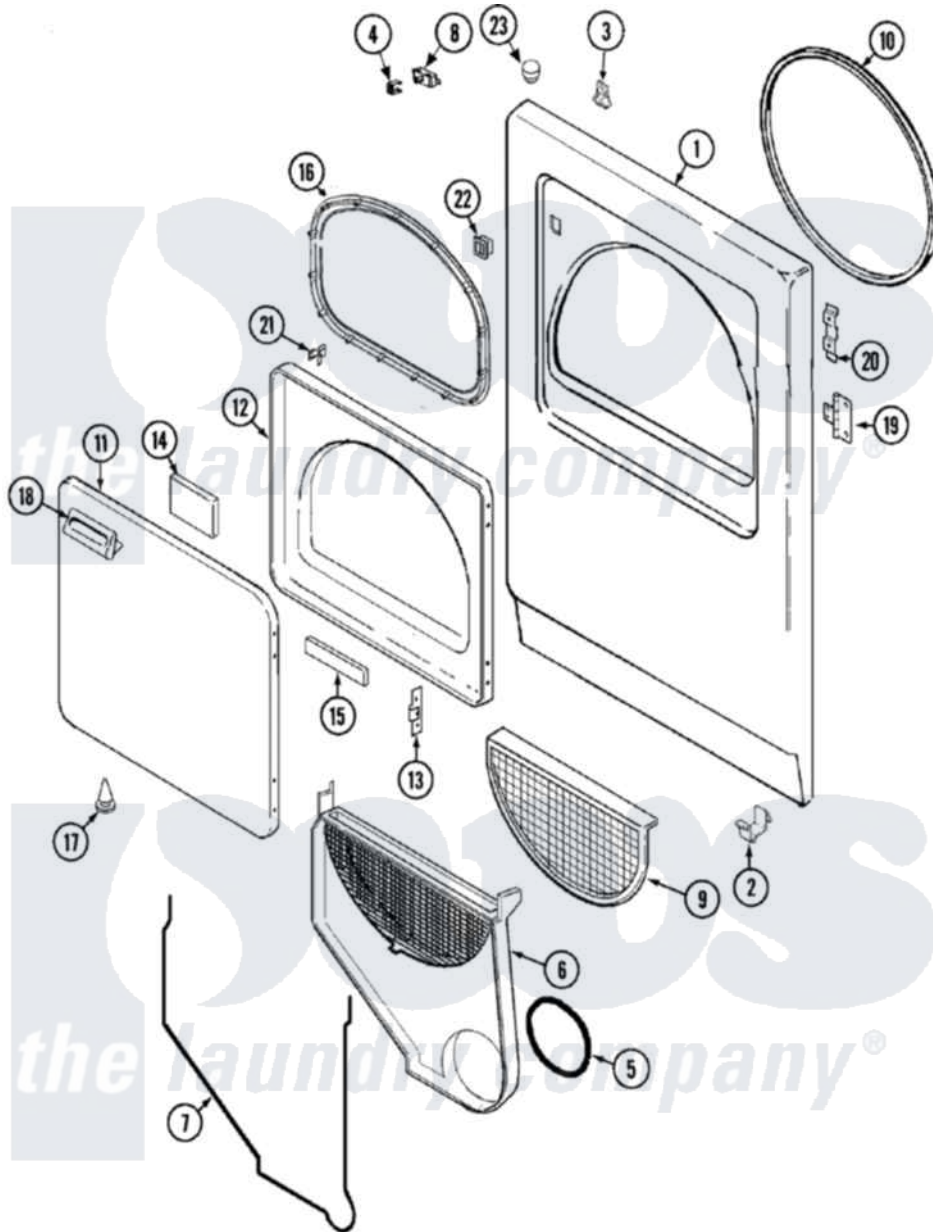

Maytag HYE3658AYW 04 - DOOR (SERIES 14 EXCEPT HYE3658AZW)

Maytag Residential Maytag HYE3658AYW Dryer Parts Parts Diagram 04 - DOOR (SERIES 14 EXCEPT HYE3658AZW)
 Click on the part number to view part

Item	Original Part Number	Replaced By	Status	Part Description
1	31001771			Panel, Front
2	53-0120			Clip, Front Panel
3	31001526			Lock, Top
4	31001733			Clip, Switch
5	31001541			Seal, Blower/Collector Duct
6	25-7810	415013-35		Screw
"	12001324			Duct Kit, Collector
7	53-0204			Seal
8	31001732	53-0148		Switch, Door
9	53-0918			Filter, Lint
10	31001637			Seal Assembly, Cylinder Front
11	25-7752	3196169		Screw, Element
"	53-0154			Panel, Outer Door
12	53-0912		Not Available	PANEL, INNER DOOR (WHT)
13	53-0119			Clip, Hinge
14	53-1490			Door Pad

15	53-1491		Door Pad
16	31001529		Seal, Door
17	25-7889		Plug Button
18	25-7810	415013-35	Screw
"	53-0927		Handle, Door
19	53-1492		Hinge, Dryer Door
"	25-7809		Screw, No.6-20 1/2 Flthd Torx
20	31001786	98006631	Screw
"	53-0121	Not Available	TWIN NUT
21	53-2364	LA-1003	Door Catch Kit
22	53-0187	LA-1003	Door Catch Kit
23	33-2653		Bumper, Cabinet