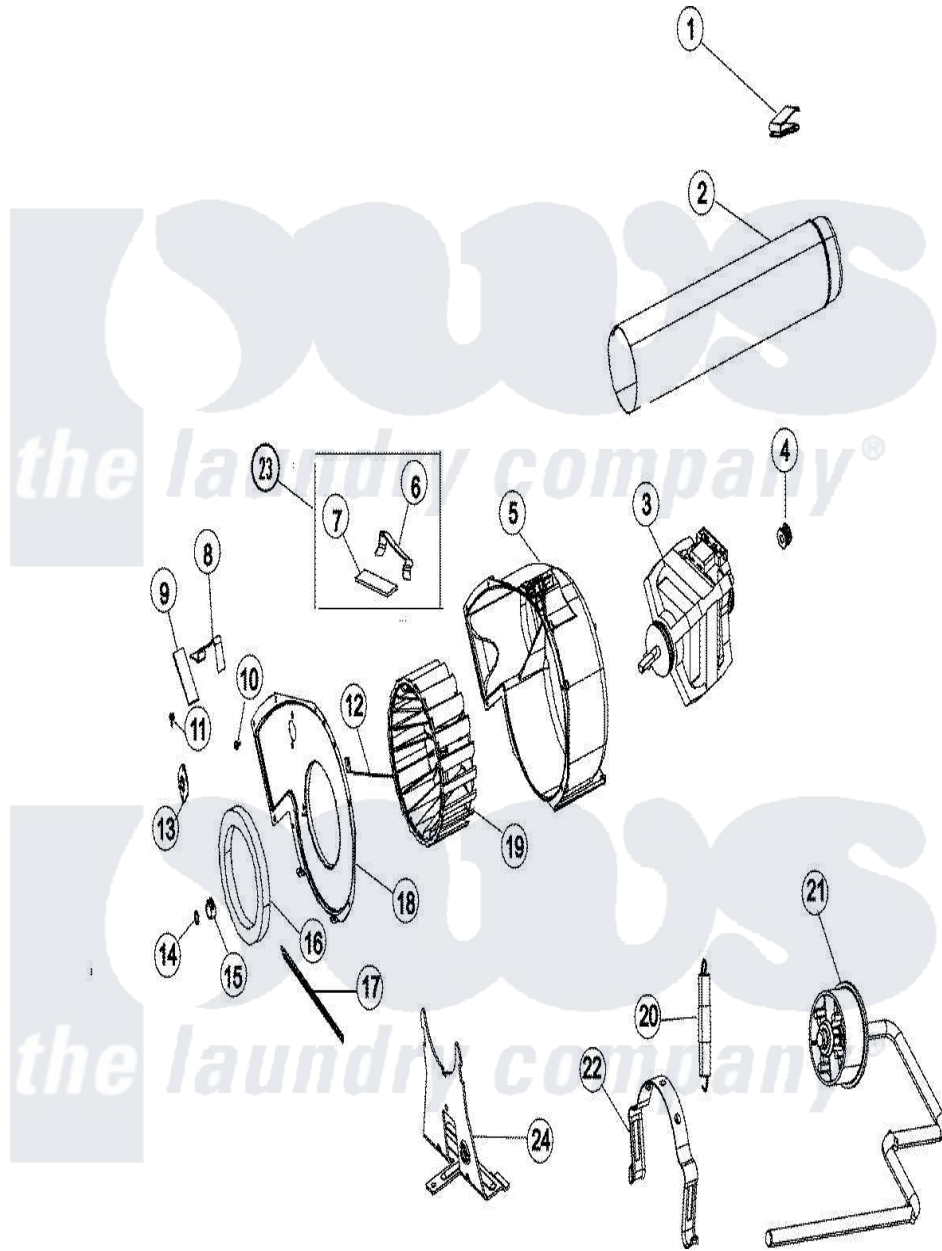

Maytag HYE3658AYW 06 - MOTOR & DRIVE

Maytag Residential Maytag HYE3658AYW Dryer Parts Parts Diagram 06 - MOTOR & DRIVE
 Click on the part number to view part

Item	Original Part Number	Replaced By	Status	Part Description
1	31001572			Clip, Vent Pipe Ground
2	53-0134			Duct, Exhaust
3	31001589	W10410996		Motor-Drive
"	25-7733	681414		Screw, 10AB X 1/2
4	31001535			Pulley, Motor
5	53-1801			Housing, Blower
6	31001470			Glide, Tumbler
7	31001356			Pad, Glide
8	31001469			Glide, Tumbler
9	31001356			Pad, Glide
10	25-7807	33002917		Screw, No.10-16
11	25-7890	489478		Screw, 8 X 1/2
12	53-1026			Guide, Vane Inlet
13	31001192			Thermostat, Control
"	25-2134	W10116760		Screw
"	31001088			Thermostat, Control

14	25-7855		Ring, Retaining
15	25-7823	312967	Clamp, Blower Housing
16	31001541		Seal, Blower/Collector Duct
17	53-1625		Brace, Tumbler Support
18	53-1934		Cover, Blower Housing
19	31001317		Wheel, Blower
20	31001465		Spring, Idler
21	31001710		Idler Arm Assembly
22	53-0214	660658	Clamp, Motor Mounting 343481 685441
23	LA-1006		Glide Kit, Tumbler
24	31001570		Bracket, Motor
"	31001571		Screw, 10-24 x 0700 Hxwshrd Ty