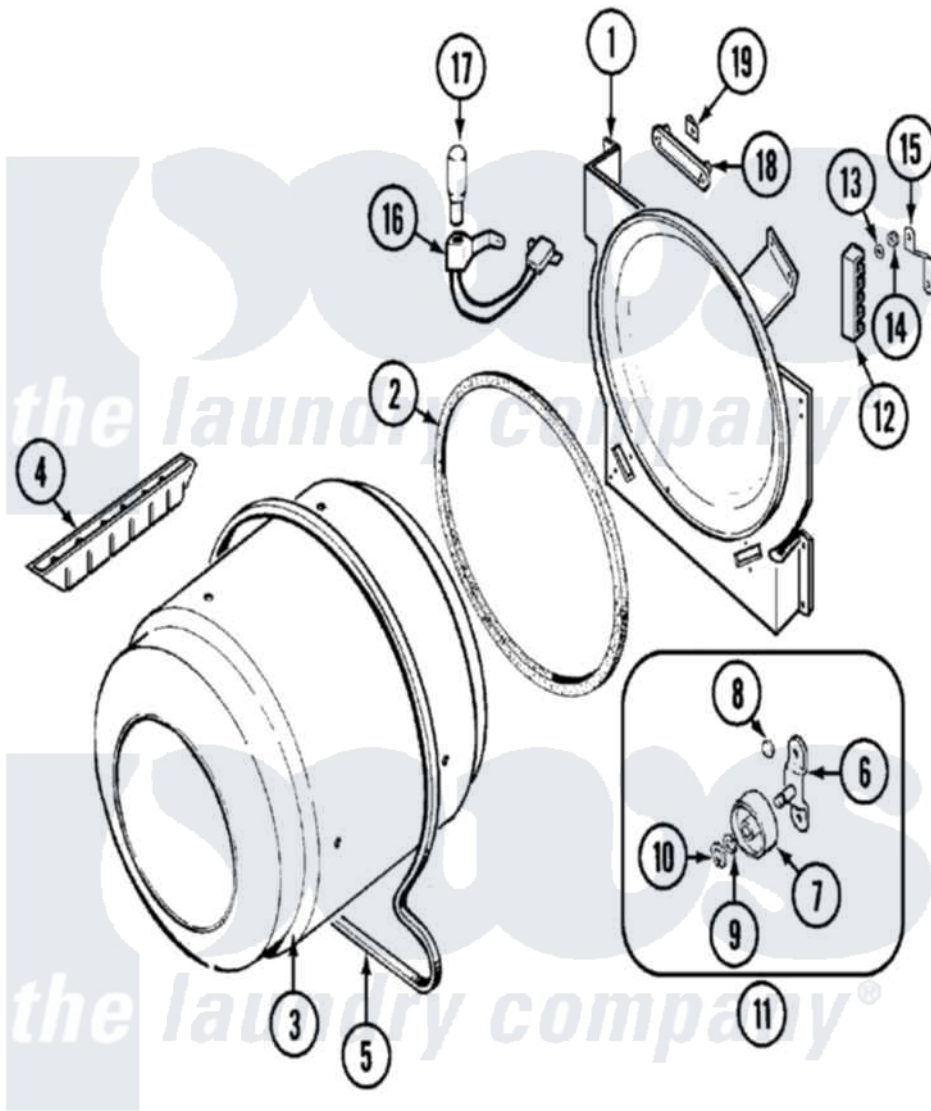

# Maytag HYE3658AYW 08 - TUMBLER

Maytag Residential Maytag HYE3658AYW Dryer Parts Parts Diagram 08 - TUMBLER  
 Click on the part number to view part

Item	Original Part Number	Replaced By	Status	Part Description
1	25-7741	<a href="#">W10116760</a>		Screw
"	<a href="#">LA-1054</a>			Dryer Bulkhead Kit
2	53-0281	<a href="#">31001747</a>		Seal Assembly
3	<a href="#">53-1250</a>			Cylinder
4	25-7759	<a href="#">3196164</a>		Screw
"	53-1249		Not Available	BAFFLE, WHITE
5	31531589	<a href="#">341241</a>		Belt
6	25-7101	<a href="#">3351614</a>		Screw, Gearcase Cover Mounting
"	<a href="#">53-0197</a>			Support Assembly-Cylinder Rear
7	<a href="#">31001096</a>			Roller
8	<a href="#">25-7813</a>			Spacer
9	<a href="#">25-7814</a>			Washer
10	<a href="#">25-7854</a>			Ring, Retaining
11	<a href="#">LA-1008</a>			Rr Roller Kit
12	<a href="#">53-1518</a>			Block, Terminal

"	25-7952	<a href="#">3400074</a>	Screw
13	<a href="#">25-3122</a>		Washer, Flat
14	25-0027	<a href="#">112432</a>	Nut
15	53-0965		Not Available
			STRAP, GROUND
16	<a href="#">53-1580</a>		Receptacle Assembly
"	<a href="#">25-3457</a>		Screw, Sems
17	53-0570	<a href="#">A3167501</a>	Lamp Oven, Int.
18	<a href="#">53-0174</a>		Lens, Bulb
19	25-3562	<a href="#">3195558</a>	Nut