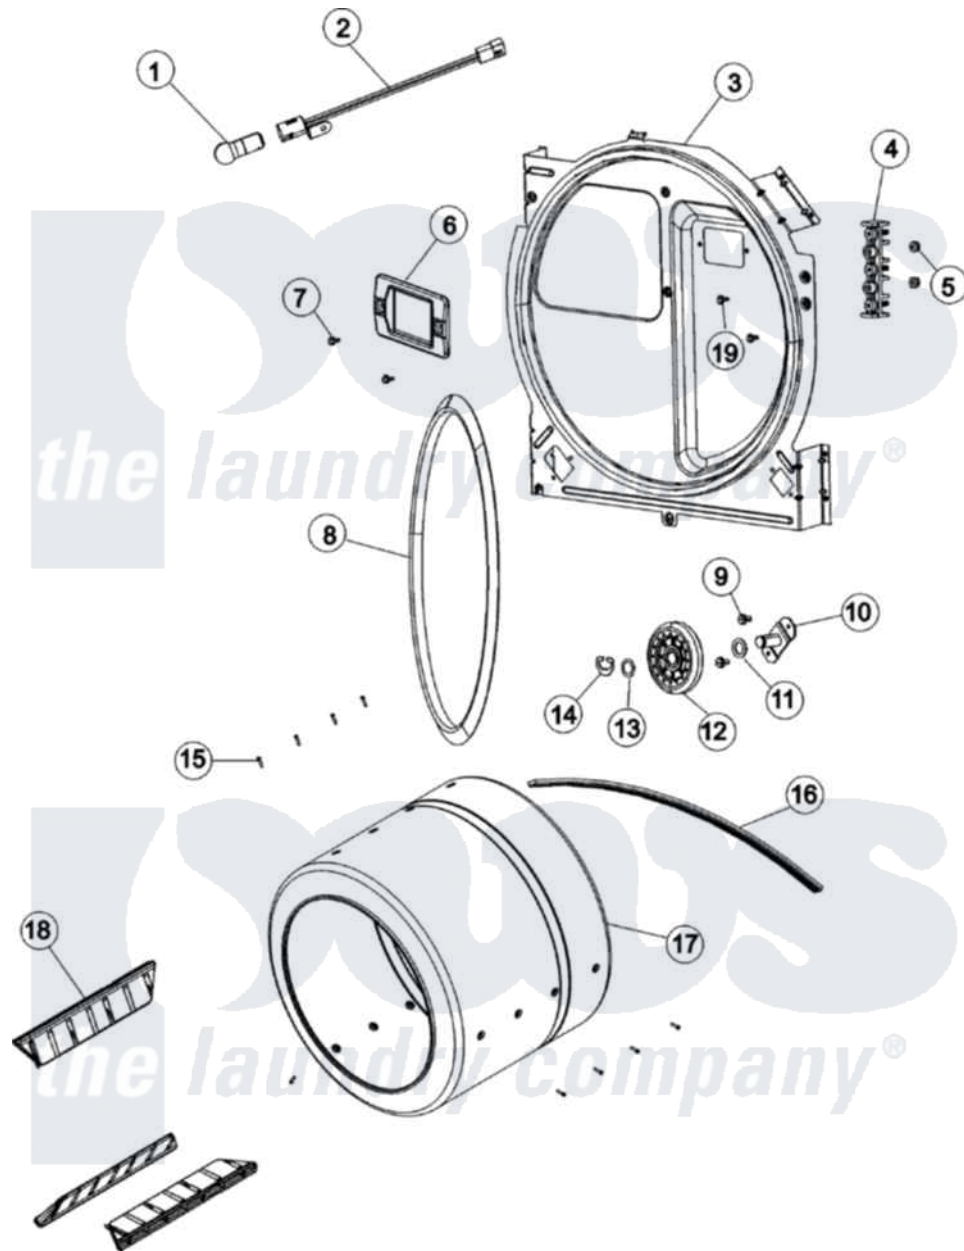

Maytag HYE3658AYW 09 - TUMBLER (SERIES 12)

Maytag Residential Maytag HYE3658AYW Dryer Parts Parts Diagram 09 - TUMBLER (SERIES 12)
 Click on the part number to view part

Item	Original Part Number	Replaced By	Status	Part Description
1	31001575			Bulb, Cylinder Light
2	31001579		Not Available	RECEPTACLE ASM, CYLINDER LIGHT
3	31001581			Bulkhead With Seal
4	53-1518			Block, Terminal
5	25-0027	112432		Nut
"	25-3122			Washer, Flat
6	31001585		Not Available	LENS, CYLINDER LIGHT
7	31001580	313806		Screw
8	31001548	31001747		Seal Assembly
9	25-7101	3351614		Screw, Gearcase Cover Mounting
10	53-0197			Support Assembly-Cylinder Rear
11	31001583			Spacer, Roller
12	31001096			Roller
13	25-7814			Washer

14	25-7854		Ring, Retaining
15	25-7759	3196164	Screw
16	31531589	341241	Belt
17	53-1250		Cylinder
18	53-1249	Not Available	BAFFLE, WHITE
19	25-7952	3400074	Screw