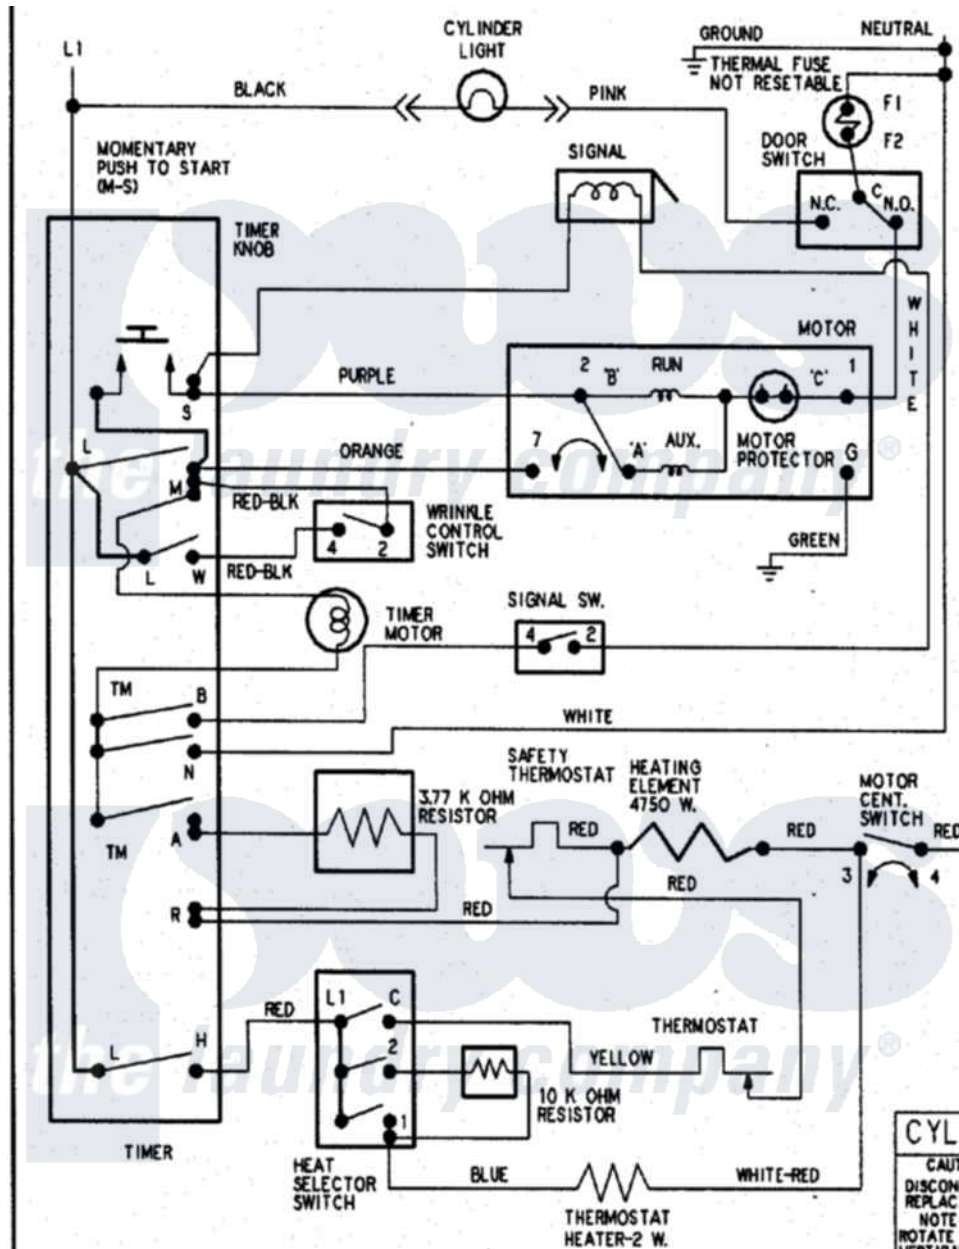

Maytag HYE3658AYW 10 - WIRING INFORMATION

CYL
CAUT
DISCON
REPLACI
NOTE
ROTATE

Maytag Residential Maytag HYE3658AYW Dryer Parts Parts Diagram 10 - WIRING INFORMATION
 Click on the part number to view part

Item	Original Part Number	Replaced By	Status	Part Description
NI	15003266		Not Available	WIRING INFORMATION