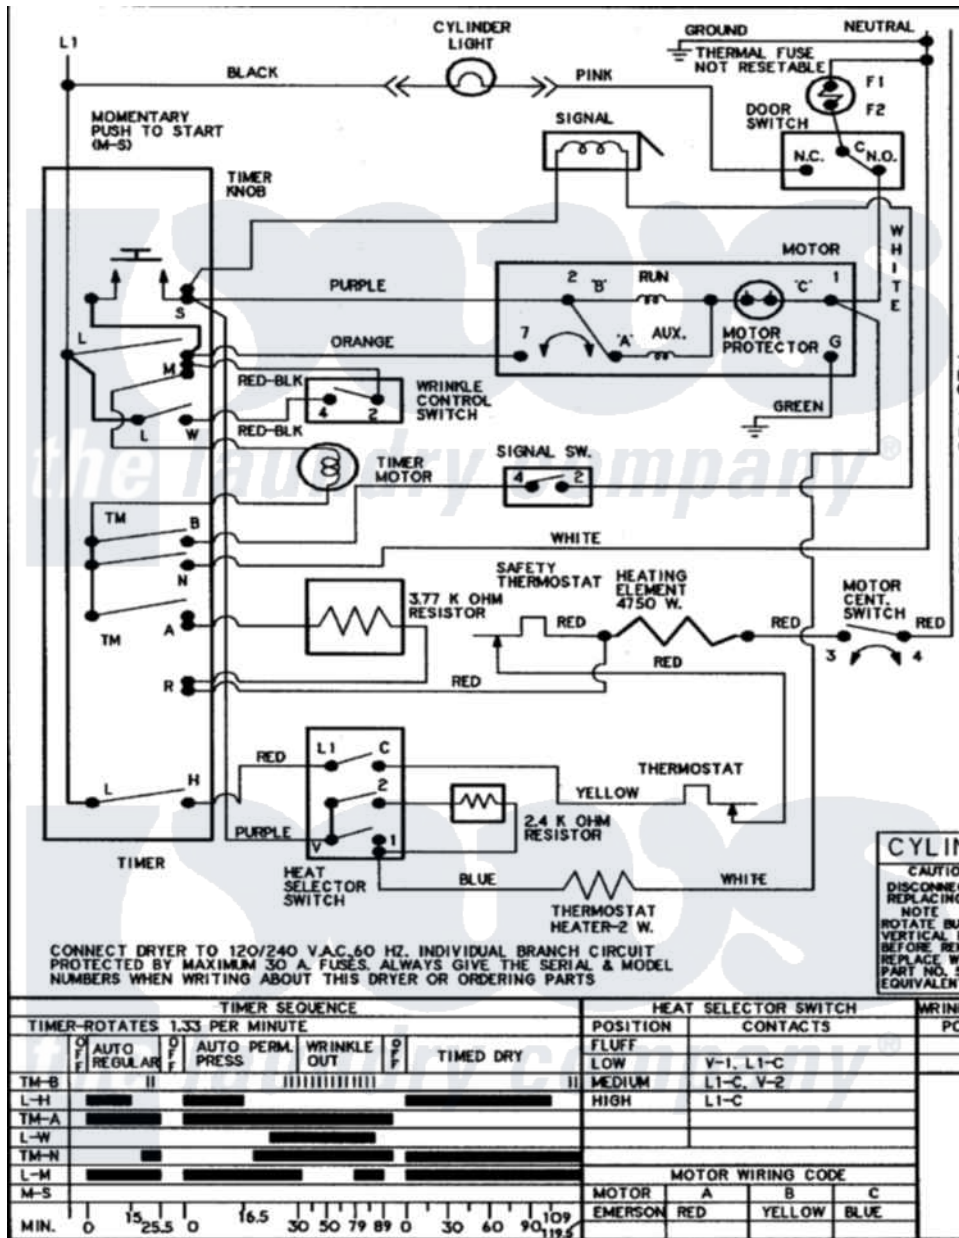

# Maytag HYE3658AYW 12 - WIRING INFORMATION (SERIES 15 ELEC)

Maytag Residential Maytag HYE3658AYW Dryer Parts Parts Diagram 12 - WIRING INFORMATION (SERIES 15 ELEC)

[Click on the part number to view part](#)

Item	Original Part Number	Replaced By	Status	Part Description
NI	15003591		Not Available	WIRING INFORMATION