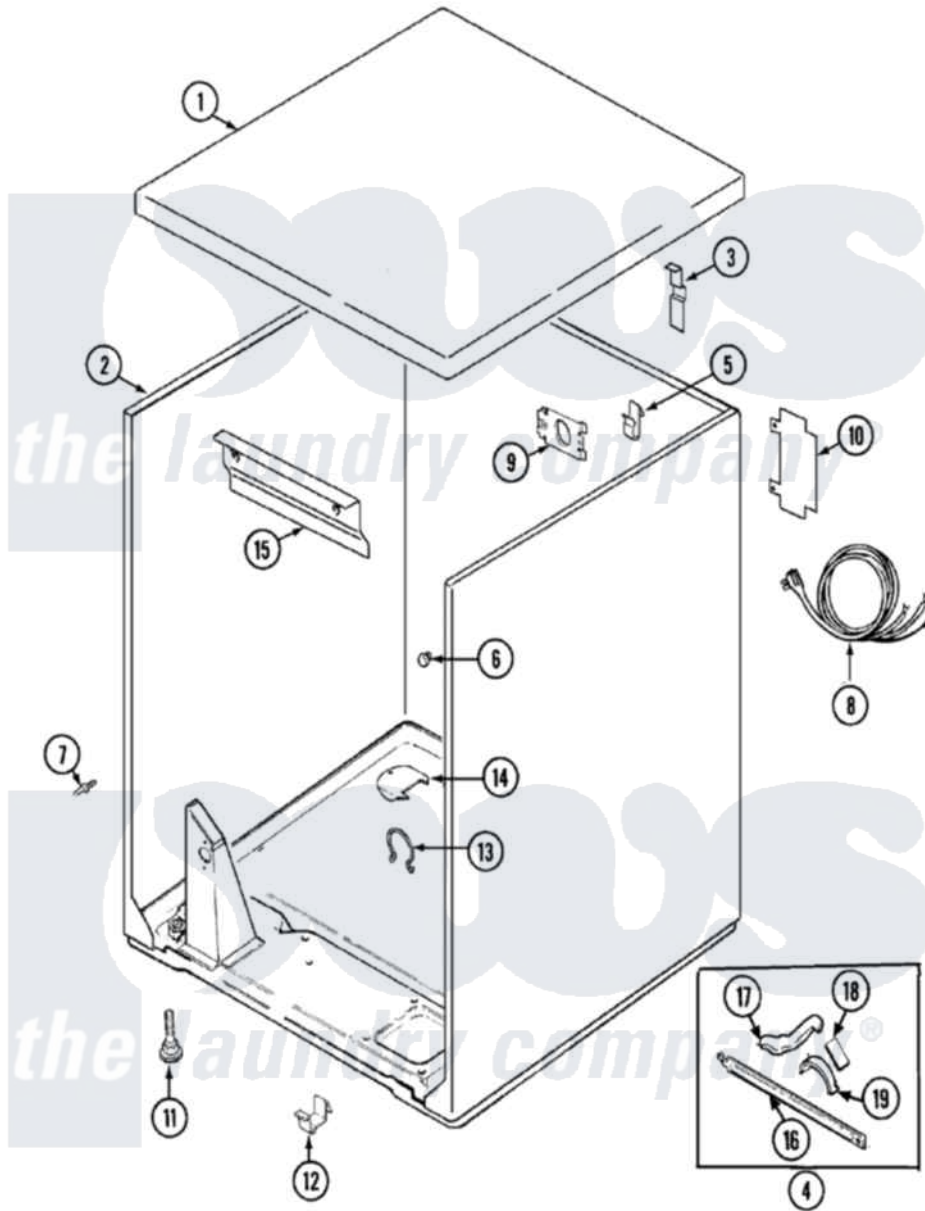

Maytag HYE3658AZW 01 - CABINET

Maytag Residential Maytag HYE3658AZW Dryer Parts Parts Diagram 01 - CABINET
 Click on the part number to view part

Item	Original Part Number	Replaced By	Status	Part Description
1	31001527			Reinfort, Top
"	31001220			Damper, Cabinet
"	31001423			Top, Cabinet
2	31001714			Cabinet And Base Assembly
"	53-2559	31001714		Cabinet And Base Assembly
"	31001714			Cabinet And Base Assembly
3	35-4128			Pad, Hinge
"	63-5712			Hinge, Cabinet Top
"	25-3092	90767		Screw, 8A X 3/8 HeX Washer Head Tapping
4	12002126			Reinforcement Brace/Glide Kit
5	25-3034			Clip, Wiring
6	33-2653			Bumper, Cabinet
7	21001829			Post, Locating
8	31001019		Not Available	CORD, POWER
10	53-0284			Cover, Terminal
				Screw, 8A X 3/8 HeX Washer

"	25-7857	90767	Screw, 1/4 X 3/8 HEX WASHER Head Tapping
11	63-5519	Not Available	LEG, LEVELING
12	53-0120		Clip, Front Panel
13	31001320	16515	Clip
14	25-7733	681414	Screw, 10AB X 1/2
"	53-1921		Shield, Wiring
15	53-0133		Shield, Heat
"	25-3457		Screw, Sems
16	53-1625		Brace, Tumbler Support
17	31001469		Glide, Tumbler
18	31001356		Pad, Glide
19	31001470		Glide, Tumbler