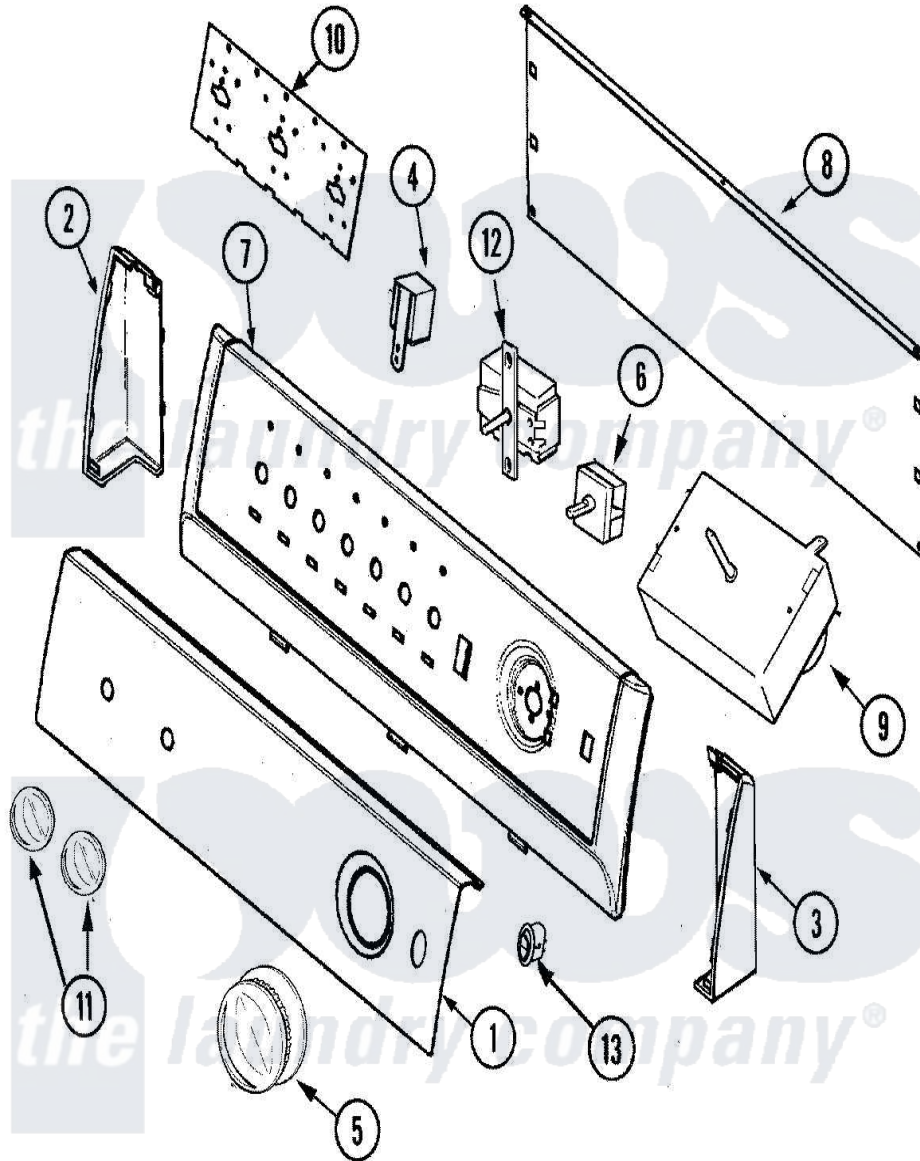

# Maytag HYE3658AZW 02 - CONTROL PANEL

Maytag Residential Maytag HYE3658AZW Dryer Parts Parts Diagram 02 - CONTROL PANEL  
 Click on the part number to view part

Item	Original Part Number	Replaced By	Status	Part Description
1	31001553	<a href="#">31001779</a>		Panel-Cont
2	25-3092	<a href="#">90767</a>		Screw, 8A X 3/8 HeX Washer Head Tapping
"	<a href="#">21001519</a>			Endcap
3	<a href="#">21001523</a>			Endcap
"	25-3092	<a href="#">90767</a>		Screw, 8A X 3/8 HeX Washer Head Tapping
4	<a href="#">33001848</a>			Signal, End Of Cycle
5	31001554	<a href="#">37001184</a>		Timer Knob And Skirt Assembly
6	25-3092	<a href="#">90767</a>		Screw, 8A X 3/8 HeX Washer Head Tapping
"	<a href="#">31001190</a>			Switch, Two Position Rotary
7	<a href="#">21002005</a>			Frame, Control Panel
8	<a href="#">21001527</a>			Shield, Rear
"	25-3092	<a href="#">90767</a>		Screw, 8A X 3/8 HeX Washer Head Tapping
9	25-3092	<a href="#">90767</a>		Screw, 8A X 3/8 HeX Washer Head Tapping

"	<a href="#">31001731</a>		Timer
"	<a href="#">31001484</a>		Resistor Assembly
10	<a href="#">21001603</a>		Shield, Control
11	21001974	<a href="#">21002196</a>	Knob-Selector
12	<a href="#">31001447</a>		Switch, Temperature
"	<a href="#">31001483</a>		Resistor Assembly Temperature
"	25-3092	<a href="#">90767</a>	Screw, 8A X 3/8 HeX Washer Head Tapping
13	22003977	<a href="#">74010226</a>	Switch, Rocker W/Shield
14	<a href="#">31001496</a>		Harness, Wire