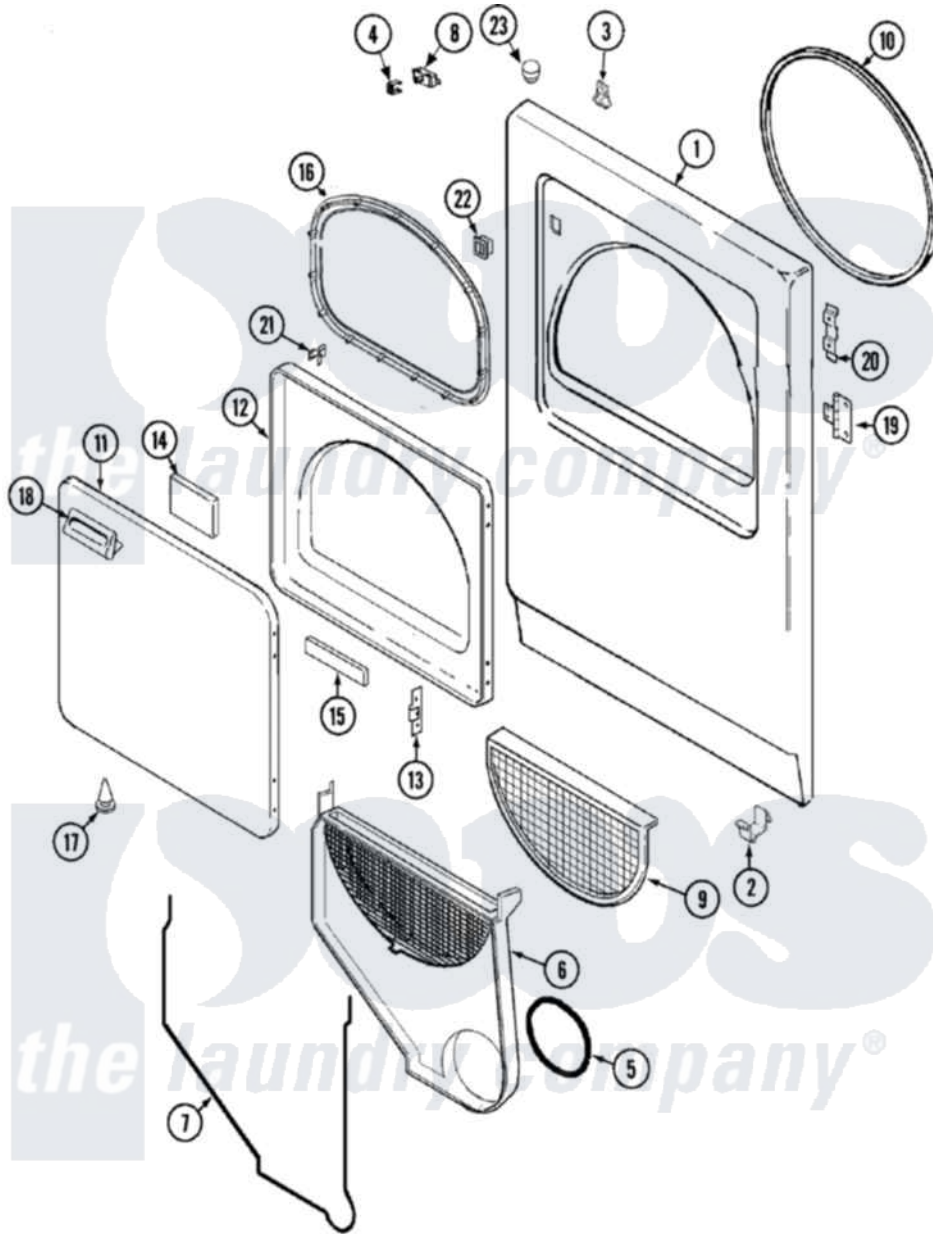

Maytag HYE3658AZW 03 - DOOR (HYE3658AZW)

Maytag Residential Maytag HYE3658AZW Dryer Parts Parts Diagram 03 - DOOR (HYE3658AZW)
 Click on the part number to view part

Item	Original Part Number	Replaced By	Status	Part Description
1	31001771			Panel, Front
2	53-0120			Clip, Front Panel
3	31001526			Lock, Top
4	31001733			Clip, Switch
5	31001541			Seal, Blower/Collector Duct
6	25-7810	415013-35		Screw
"	12001324			Duct Kit, Collector
7	53-0204			Seal
8	31001732	53-0148		Switch, Door
9	53-0918			Filter, Lint
10	31001637			Seal Assembly, Cylinder Front
11	25-7752	3196169		Screw, Element
"	53-0154			Panel, Outer Door
12	53-0912		Not Available	PANEL, INNER DOOR (WHT)
13	53-0119			Clip, Hinge
14	53-1490			Door Pad

15	53-1491		Door Pad
16	31001529		Seal, Door
17	25-7889		Plug Button
18	25-7810	415013-35	Screw
"	53-0927		Handle, Door
19	53-1492		Hinge, Dryer Door
"	25-7809		Screw, No.6-20 1/2 Flthd Torx
20	31001786	98006631	Screw
"	53-0121	Not Available	TWIN NUT
21	53-2364	LA-1003	Door Catch Kit
22	53-0187	LA-1003	Door Catch Kit
23	33-2653		Bumper, Cabinet