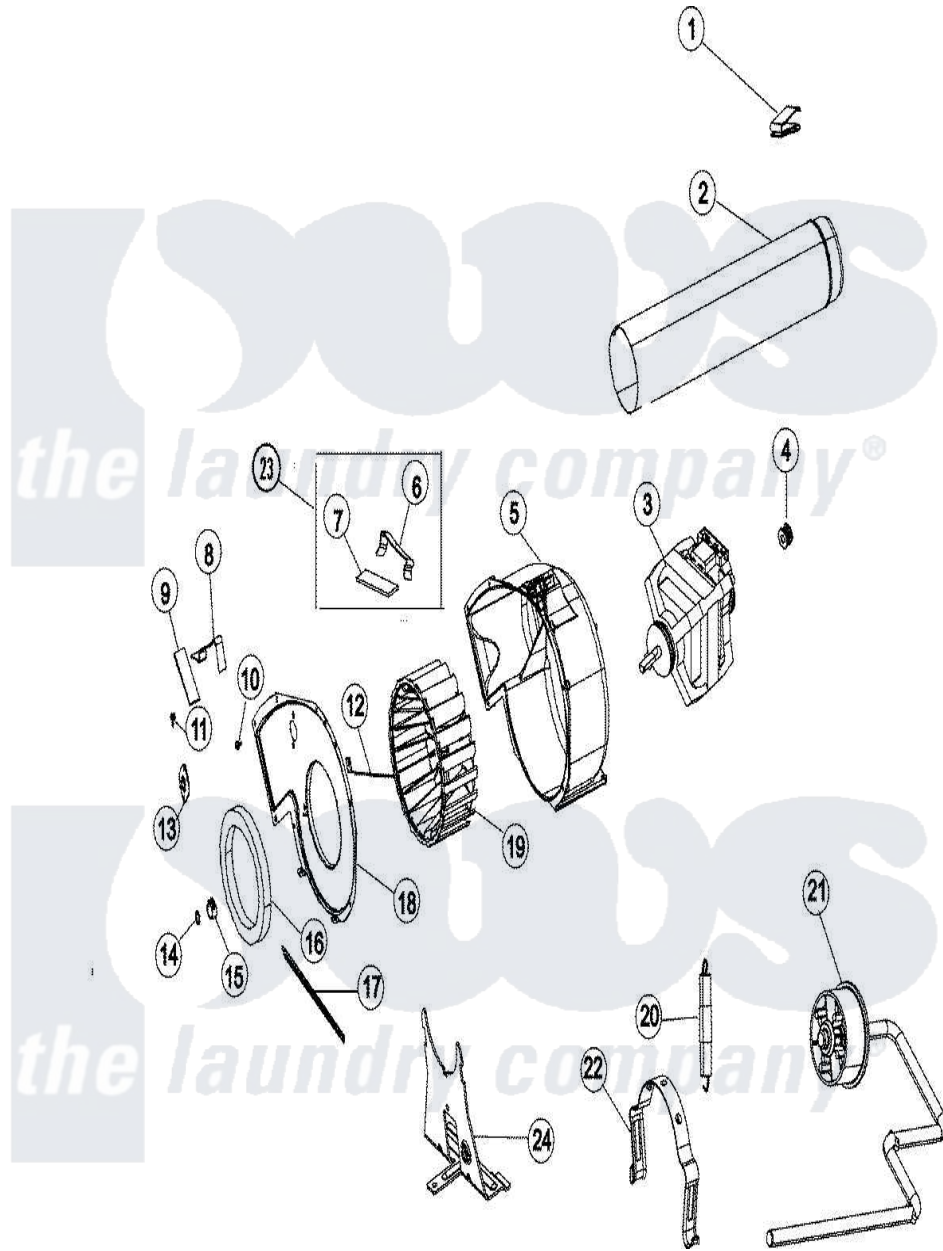

Maytag HYE3658AZW 05 - MOTOR & DRIVE

Maytag Residential Maytag HYE3658AZW Dryer Parts Parts Diagram 05 - MOTOR & DRIVE
 Click on the part number to view part

Item	Original Part Number	Replaced By	Status	Part Description
1	31001572			Clip, Vent Pipe Ground
2	53-0134			Duct, Exhaust
3	31001589	W10410996		Motor-Drive
"	25-7733	681414		Screw, 10AB X 1/2
4	31001535			Pulley, Motor
5	53-1801			Housing, Blower
6	31001470			Glide, Tumbler
7	31001356			Pad, Glide
8	31001469			Glide, Tumbler
9	31001356			Pad, Glide
10	25-7807	33002917		Screw, No.10-16
11	25-7890	489478		Screw, 8 X 1/2
12	53-1026			Guide, Vane Inlet
13	25-2134	W10116760		Screw
"	31001192			Thermostat, Control
14	25-7855			Ring, Retaining

15	25-7823	312967	Clamp, Blower Housing
16	31001541		Seal, Blower/Collector Duct
17	53-1625		Brace, Tumbler Support
18	53-1934		Cover, Blower Housing
19	31001317		Wheel, Blower
20	31001465		Spring, Idler
21	31001710		Idler Arm Assembly
22	53-0214	660658	Clamp, Motor Mounting 343481 685441
23	LA-1006		Glide Kit, Tumbler
24	31001570		Bracket, Motor
"	31001571		Screw, 10-24 x 0700 Hxwshrd Ty