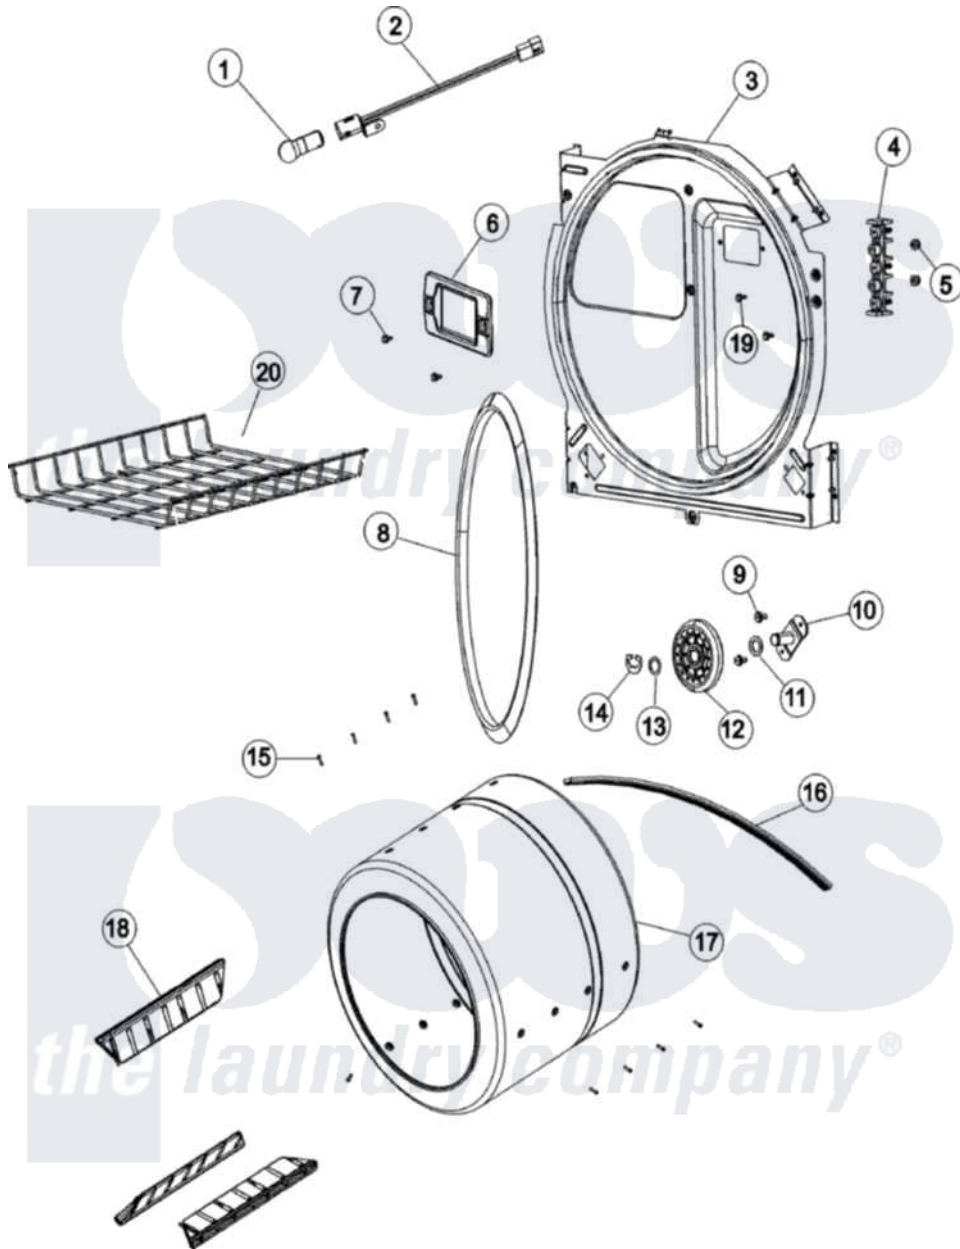

Maytag HYE3658AZW 07 - TUMBLER (HYE3658AZW)

Maytag [Residential Maytag HYE3658AZW Dryer Parts](#) Parts Diagram 07 - TUMBLER (HYE3658AZW)
 Click on the part number to view part

Item	Original Part Number	Replaced By	Status	Part Description
1	31001575			Bulb, Cylinder Light
2	31001579		Not Available	RECEPTACLE ASM, CLYINDER LIGHT
3	31001581			Bulkhead With Seal
4	53-1518			Block, Terminal
5	25-3122			Washer, Flat
"	25-0027	112432		Nut
6	31001585		Not Available	LENS, CYLINDER LIGHT
7	31001580	313806		Screw
8	31001548	31001747		Seal Assembly
9	25-7101	3351614		Screw, Gearcase Cover Mounting
10	53-0197			Support Assembly-Cylinder Rear
11	31001583			Spacer, Roller
12	31001096			Roller
13	25-7814			Washer

14	25-7854		Ring, Retaining
15	25-7759	3196164	Screw
16	31531589	341241	Belt
17	53-1250		Cylinder
18	53-1249	Not Available	BAFFLE, WHITE
19	25-7952	3400074	Screw
20	21001495		Rack, Drying