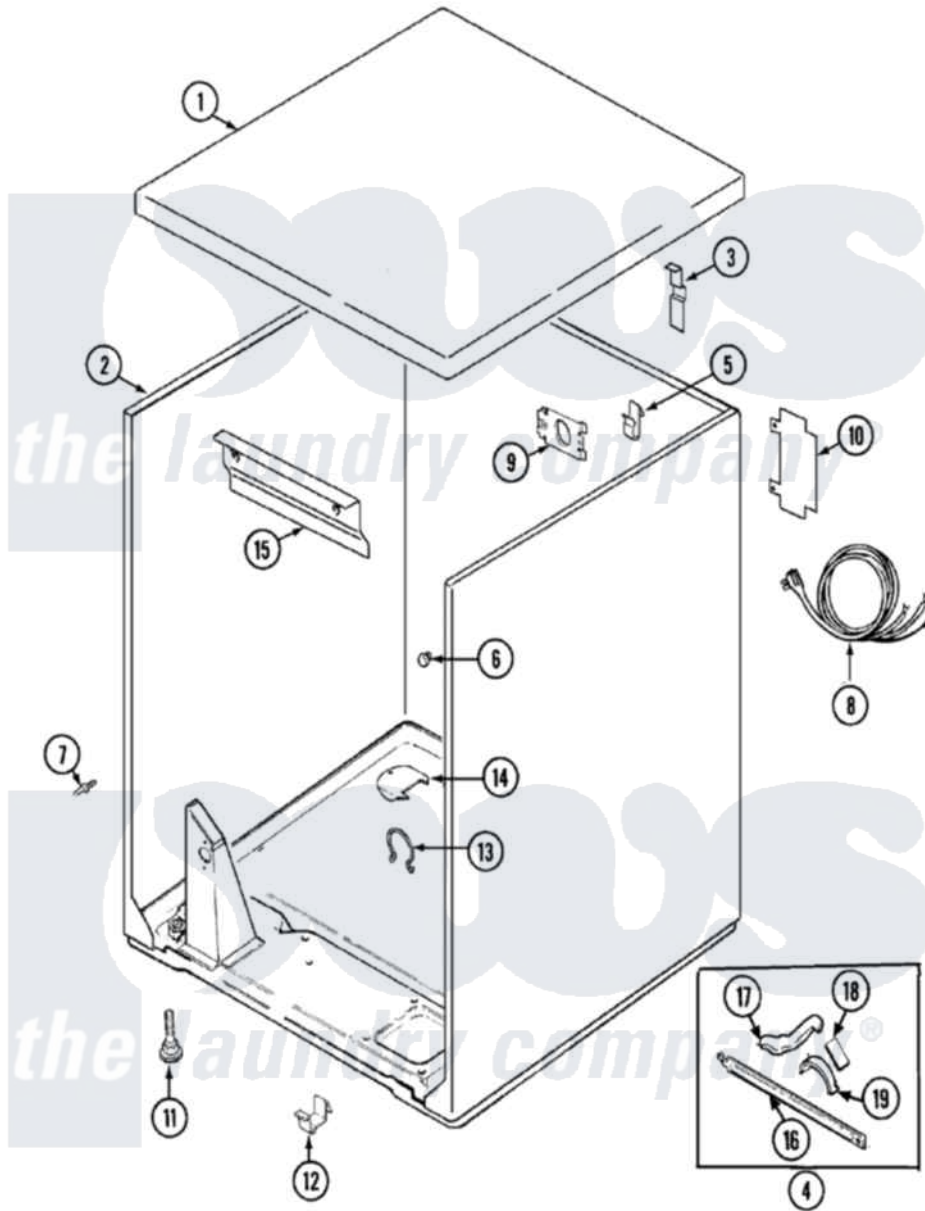

# Maytag HYG2460AWW 01 - CABINET

Maytag Residential Maytag HYG2460AWW Dryer Parts Parts Diagram 01 - CABINET  
 Click on the part number to view part

| Item | Original Part Number     | Replaced By              | Status        | Part Description                        |
|------|--------------------------|--------------------------|---------------|---|
| 1    | <a href="#">31001220</a> |                          |               | Damper, Cabinet                         |
| "    | <a href="#">31001423</a> |                          |               | Top, Cabinet                            |
| 2    | 53-2559                  | <a href="#">31001714</a> |               | Cabinet And Base Assembly               |
| 3    | <a href="#">35-4128</a>  |                          |               | Pad, Hinge                              |
| "    | 25-3092                  | <a href="#">90767</a>    |               | Screw, 8A X 3/8 HeX Washer Head Tapping |
| "    | <a href="#">63-5712</a>  |                          |               | Hinge, Cabinet Top                      |
| 4    | <a href="#">12002126</a> |                          |               | Reinforcement Brace/Glide Kit           |
| 5    | <a href="#">25-3034</a>  |                          |               | Clip, Wiring                            |
| 6    | <a href="#">33-2653</a>  |                          |               | Bumper, Cabinet                         |
| 7    | <a href="#">21001829</a> |                          |               | Post, Locating                          |
| 8    | <a href="#">31001547</a> |                          |               | Cord, Power                             |
| 11   | 63-5834                  |                          | Not Available | LEG, LEVELING                           |
| 12   | <a href="#">53-0120</a>  |                          |               | Clip, Front Panel                       |
| 13   | 31001320                 | <a href="#">16515</a>    |               | Clip                                    |
| 14   | 25-7733                  | <a href="#">681414</a>   |               | Screw, 10AB X 1/2                       |
| "    | <a href="#">53-1921</a>  |                          |               | Shield, Wiring                          |