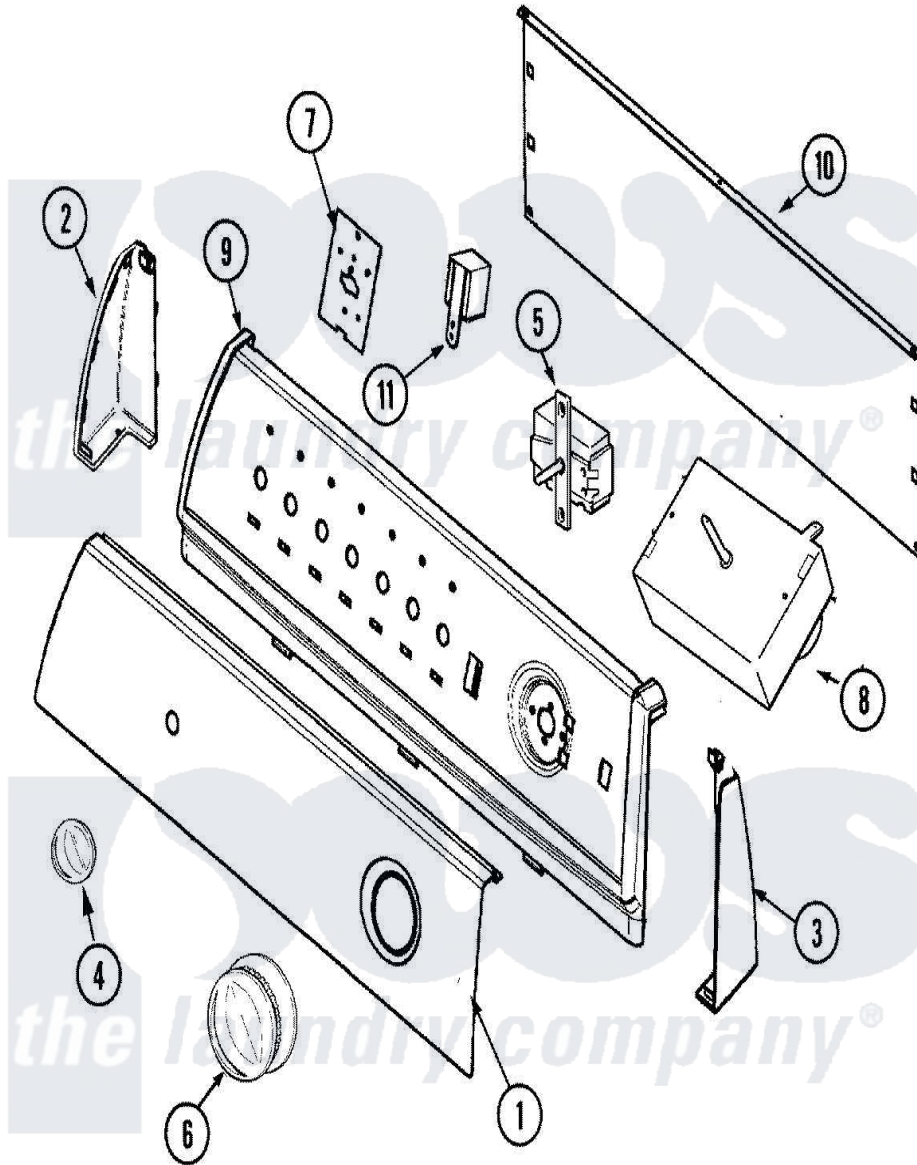

# Maytag HYG2460AWW 02 - CONTROL PANEL

Maytag [Residential Maytag HYG2460AWW Dryer Parts](#) Parts Diagram 02 - CONTROL PANEL  
 Click on the part number to view part

Item	Original Part Number	Replaced By	Status	Part Description
1	31001566		Not Available	PANEL, CONTROL
2	<a href="#">21001519</a>			Endcap
"	25-3092	<a href="#">90767</a>		Screw, 8A X 3/8 HeX Washer Head Tapping
3	<a href="#">21001523</a>			Endcap
"	25-3092	<a href="#">90767</a>		Screw, 8A X 3/8 HeX Washer Head Tapping
4	21001986	<a href="#">21002070</a>		Knob, Selector
5	31001348	<a href="#">31001449</a>		Switch, Selector
"	25-3092	<a href="#">90767</a>		Screw, 8A X 3/8 HeX Washer Head Tapping
6	<a href="#">31001567</a>			Knob/Skirt, Timer
7	<a href="#">21001517</a>			Shield, Control
8	<a href="#">53-1810</a>			Timer
"	25-3092	<a href="#">90767</a>		Screw, 8A X 3/8 HeX Washer Head Tapping
9	<a href="#">21001965</a>			Frame, Control Panel, Support
10	<a href="#">21001527</a>			Shield, Rear

"	25-3092	<a href="#">90767</a>	Screw, 8A X 3/8 HeX Washer Head Tapping
11	<a href="#">53-1639</a>		Buzzer Assembly
12	<a href="#">21001980</a>		Lead Assembly
"	31001559	Not Available	LEAD ASSEMBLY (BUZZER)
"	<a href="#">31001492</a>		Harness, Wire