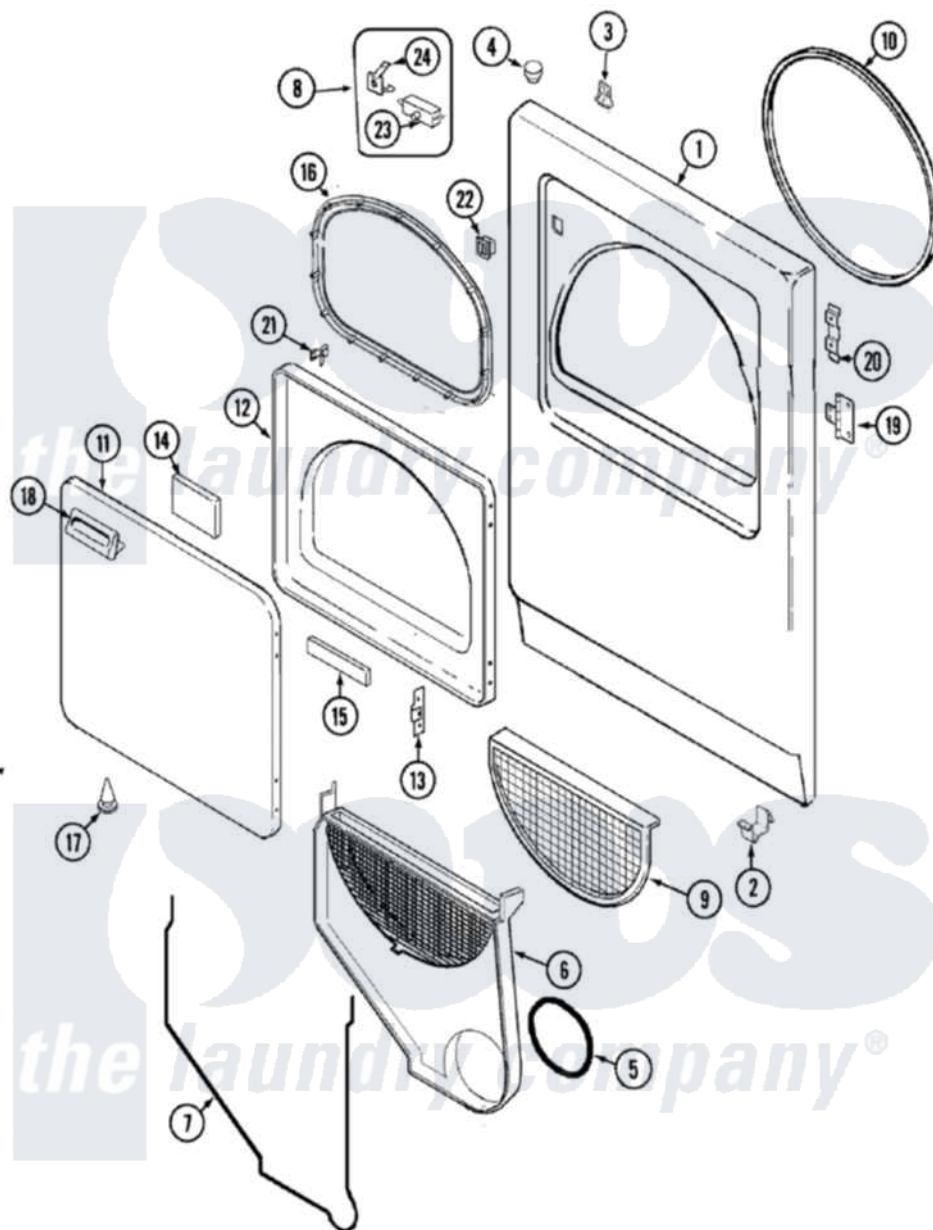

Maytag HYG2460AWW 03 - DOOR

Maytag Residential Maytag HYG2460AWW Dryer Parts Parts Diagram 03 - DOOR
 Click on the part number to view part

Item	Original Part Number	Replaced By	Status	Part Description
1	53-0726	31001771		Panel, Front
2	53-0120			Clip, Front Panel
3	31001526			Lock, Top
4	33-2653			Bumper, Cabinet
5	31001541			Seal, Blower/Collector Duct
6	25-7810	415013-35		Screw
"	12001324			Duct Kit, Collector
7	53-0204			Seal
8	LA-1005			Switch Kit
9	53-0918			Filter, Lint
10	53-0281	31001747		Seal Assembly
11	25-7752	3196169		Screw, Element
"	53-0154			Panel, Outer Door
12	53-0912		Not Available	PANEL, INNER DOOR (WHT)
13	53-0119			Clip, Hinge
14	53-1490			Door Pad

15	53-1491		Door Pad
16	31001529		Seal, Door
17	25-7889		Plug Button
18	53-0927		Handle, Door
"	25-7810	415013-35	Screw
19	25-7809		Screw, No.6-20 1/2 Flthd Torx
"	53-1492		Hinge, Dryer Door
20	53-0121	Not Available	TWIN NUT
"	31001786	98006631	Screw
21	53-2364	LA-1003	Door Catch Kit
22	53-0187	LA-1003	Door Catch Kit
23	53-0147	53-0148	Switch, Door
24	31001319		Clip, Switch