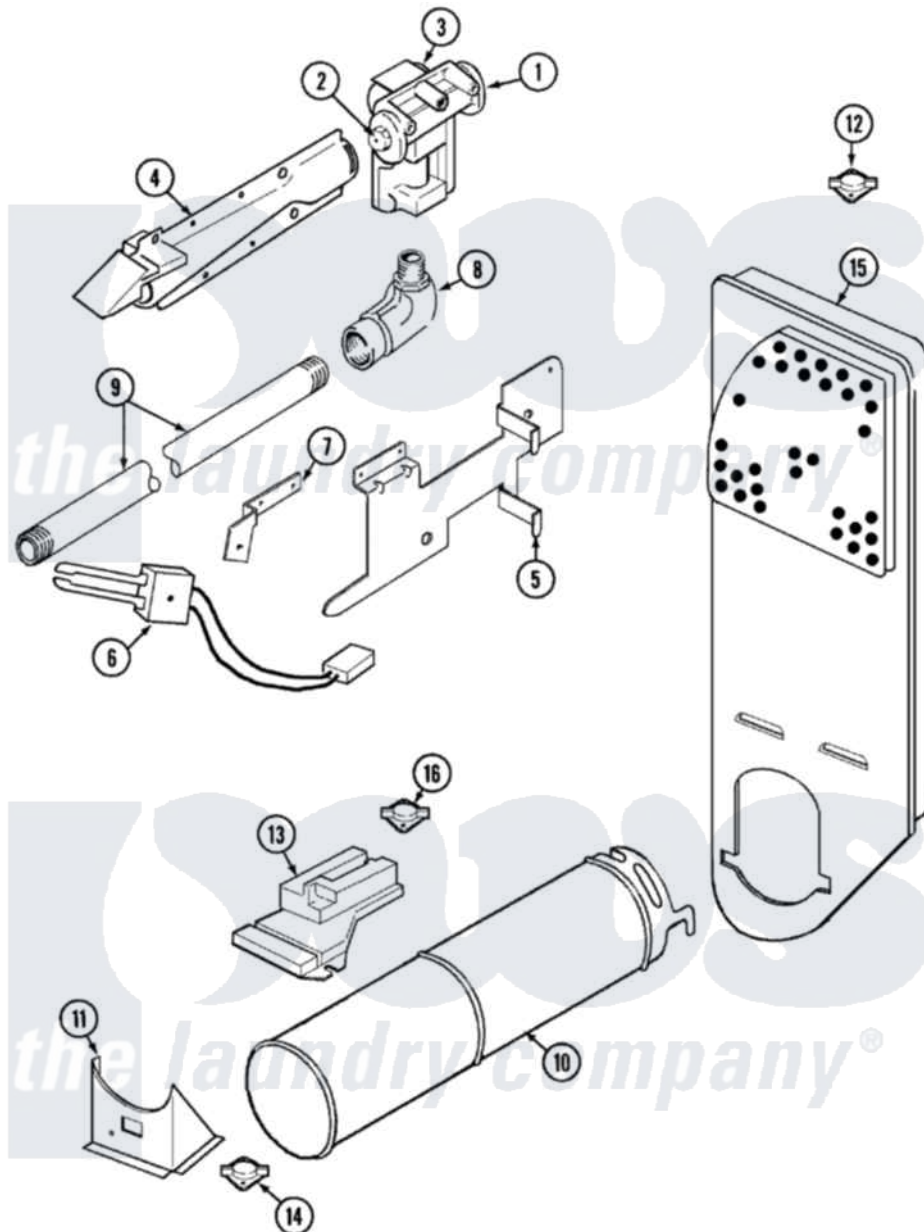

Maytag HYG2460AWW 04 - GAS CARRYING

Maytag Residential Maytag HYG2460AWW Dryer Parts Parts Diagram 04 - GAS CARRYING
 Click on the part number to view part

Item	Original Part Number	Replaced By	Status	Part Description
1	31001485			Valve, Gas
"	31001534			Harness, Gas Value
"	60-6846			Union Nut
"	31001368		Not Available	TAIL PIECE
2	63-3570			Burner Orifice
3	12001349	279834		Coil-Valve
4	63-6682	31001784		Burner
5	25-3034			Clip, Wiring
"	25-7741	W10116760		Screw
"	53-0140			Mtg Bracket
6	25-7744	8281196		Screw
"	31001556			Igniter
7	25-2134	W10116760		Screw
"	53-0686		Not Available	BRACKET
8	33001842	3406051		Elbow Union Assembly
9	31001367	31001777		Main Gas L

10	25-7741	W10116760	Screw
"	53-1884		Housing, Heater
11	53-2363		Support, Heater Housing
"	25-3092	90767	Screw, 8A X 3/8 HeX Washer Head Tapping
12	53-1096	LA-1053	Fuse Kit, Thermal
"	25-0168		Screw
13	63-5013	338906	Radiant, Sensor
"	25-2134	W10116760	Screw
14	LA-1053		Fuse Kit, Thermal
15	53-1706		Inlet Air Duct Assembly
"	25-7741	W10116760	Screw
16	53-1096	LA-1053	Fuse Kit, Thermal