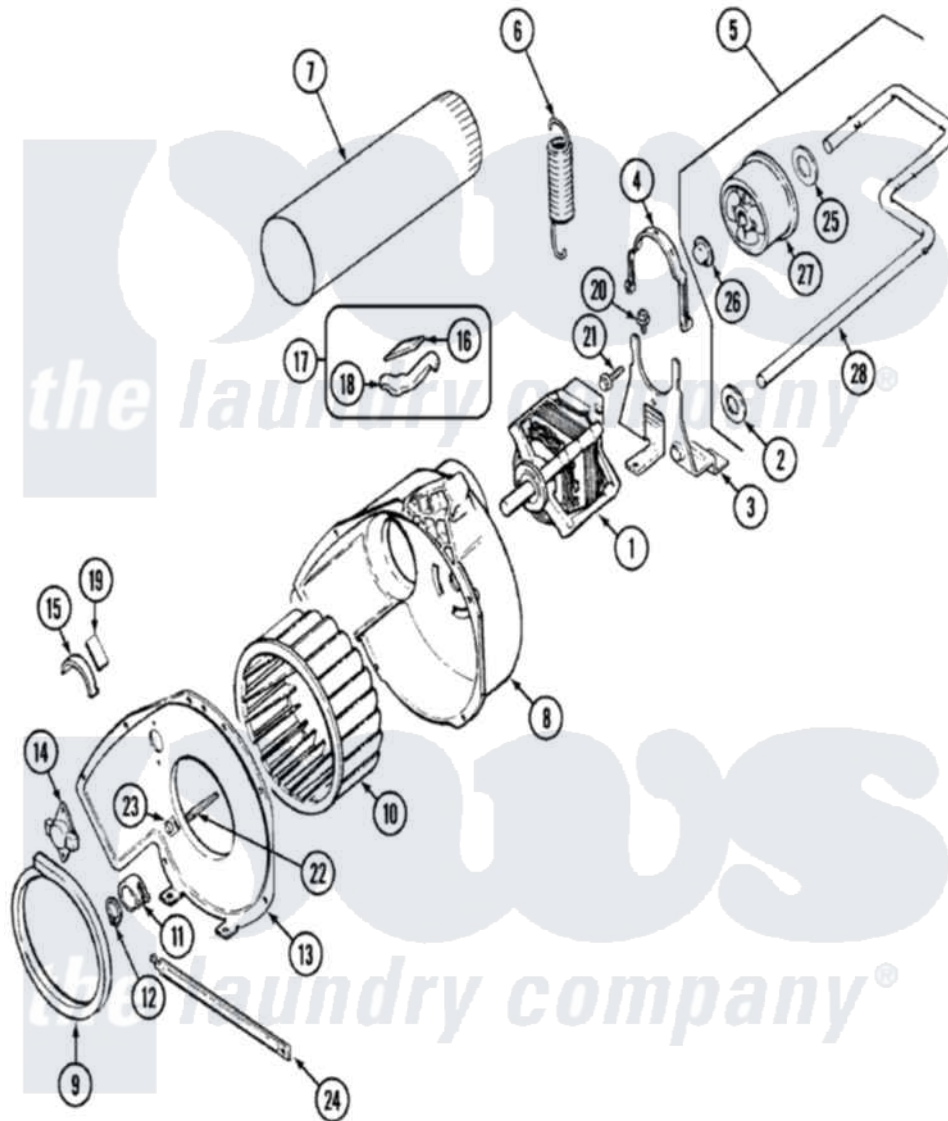

Maytag HYG2460AWW 05 - MOTOR & DRIVE

Maytag [Residential Maytag HYG2460AWW Dryer Parts](#) Parts Diagram 05 - MOTOR & DRIVE
 Click on the part number to view part

Item	Original Part Number	Replaced By	Status	Part Description
1	31001535			Pulley, Motor
"	31001512	W10410996		Motor-Drive
2	25-7815			Washer
3	53-1932	31001570		Bracket, Motor
4	53-0214	660658		Clamp, Motor Mounting 343481 685441
5	53-2287			Idler Assembly
6	31001465			Spring, Idler
7	53-0134			Duct, Exhaust
"	25-2134	W10116760		Screw
8	53-1801			Housing, Blower
9	31001541			Seal, Blower/Collector Duct
10	31001317			Wheel, Blower
11	25-7823	312967		Clamp, Blower Housing
12	25-7855			Ring, Retaining
13	53-1934			Cover, Blower Housing
"	25-7807	33002917		Screw, No.10-16

14	25-2134	W10116760	Screw
"	31001088		Thermostat, Control
15	31001470		Glide, Tumbler
16	31001356		Pad, Glide
17	LA-1006		Glide Kit, Tumbler
18	31001469		Glide, Tumbler
19	31001356		Pad, Glide
20	25-7963	31001571	Screw, 10-24 x 0700 Hxwshrd Ty
21	25-7733	681414	Screw, 10AB X 1/2
22	53-1026		Guide, Vane Inlet
23	25-3457		Screw, Sems
24	53-1625		Brace, Tumbler Support
25	25-7815		Washer
26	25-7957		Pushnut
27	31001344		Pulley, Idler
28	53-2250	53-2287	Idler Assembly