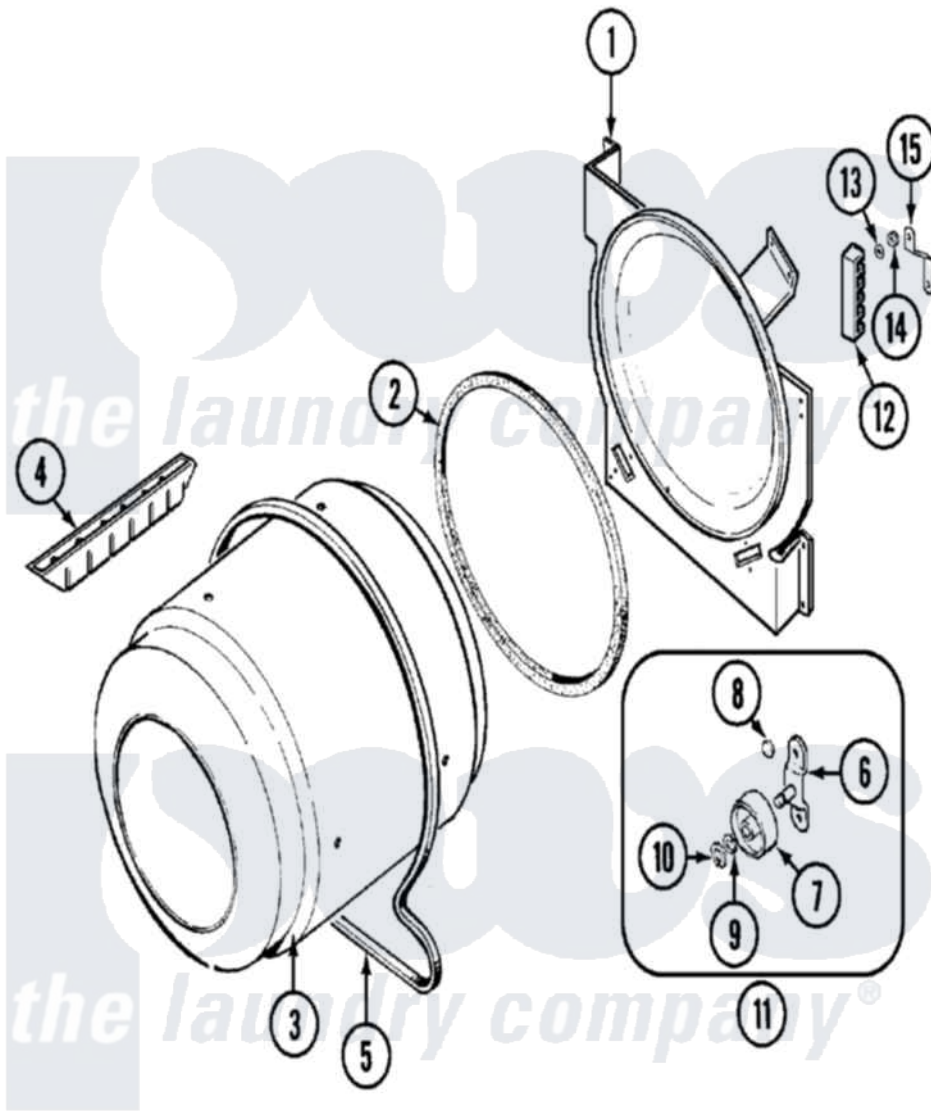

Maytag HYG2460AWW 07 - TUMBLER

Maytag Residential Maytag HYG2460AWW Dryer Parts Parts Diagram 07 - TUMBLER
 Click on the part number to view part

Item	Original Part Number	Replaced By	Status	Part Description
1	LA-1054			Dryer Bulkhead Kit
"	25-7741	W10116760		Screw
2	53-0281	31001747		Seal Assembly
3	53-1250			Cylinder
4	53-1249		Not Available	BAFFLE, WHITE
"	25-7759	3196164		Screw
5	31531589	341241		Belt
6	53-0197			Support Assembly-Cylinder Rear
"	25-7101	3351614		Screw, Gearcase Cover Mounting
7	31001096			Roller
8	25-7813			Spacer
9	25-7814			Washer
10	25-7854			Ring, Retaining
11	LA-1008			Rr Roller Kit