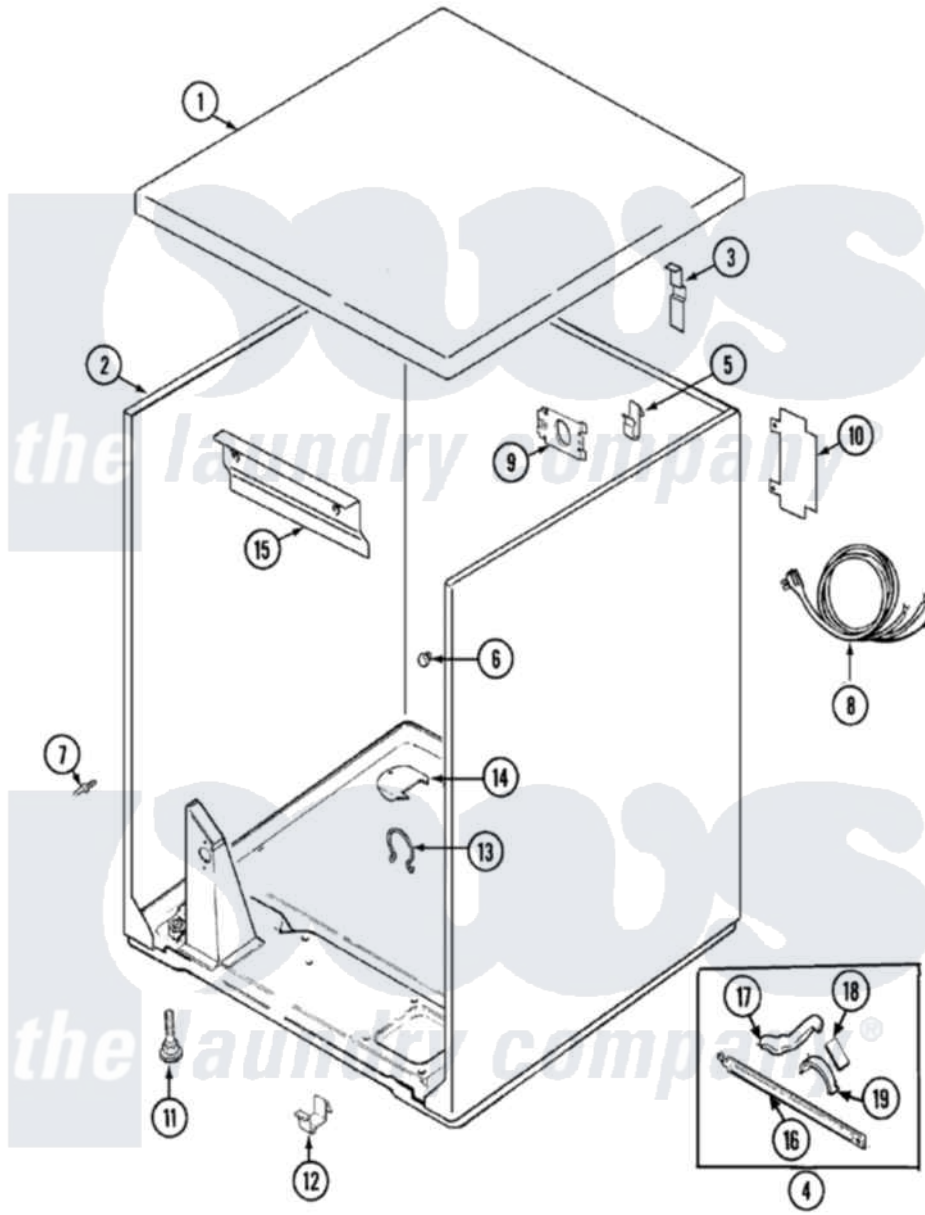

Maytag HYG3460AWW 01 - CABINET

Maytag Residential Maytag HYG3460AWW Dryer Parts Parts Diagram 01 - CABINET
 Click on the part number to view part

Item	Original Part Number	Replaced By	Status	Part Description
1	31001220			Damper, Cabinet
"	31001423			Top, Cabinet
2	53-2559	31001714		Cabinet And Base Assembly
"	31001714			Cabinet And Base Assembly
3	35-4128			Pad, Hinge
"	25-3092	90767		Screw, 8A X 3/8 HeX Washer Head Tapping
"	63-5712			Hinge, Cabinet Top
4	12002126			Reinforcement Brace/Glide Kit
5	25-3034			Clip, Wiring
6	33-2653			Bumper, Cabinet
7	21001829			Post, Locating
8	31001547			Cord, Power
11	63-5834		Not Available	LEG, LEVELING
12	53-0120			Clip, Front Panel
13	31001320	16515		Clip
14	53-1921			Shield, Wiring

"	25-7733	681414	Screw, 10AB X 1/2
16	53-1625		Brace, Tumbler Support
17	31001469		Glide, Tumbler
18	31001356		Pad, Glide
19	31001470		Glide, Tumbler