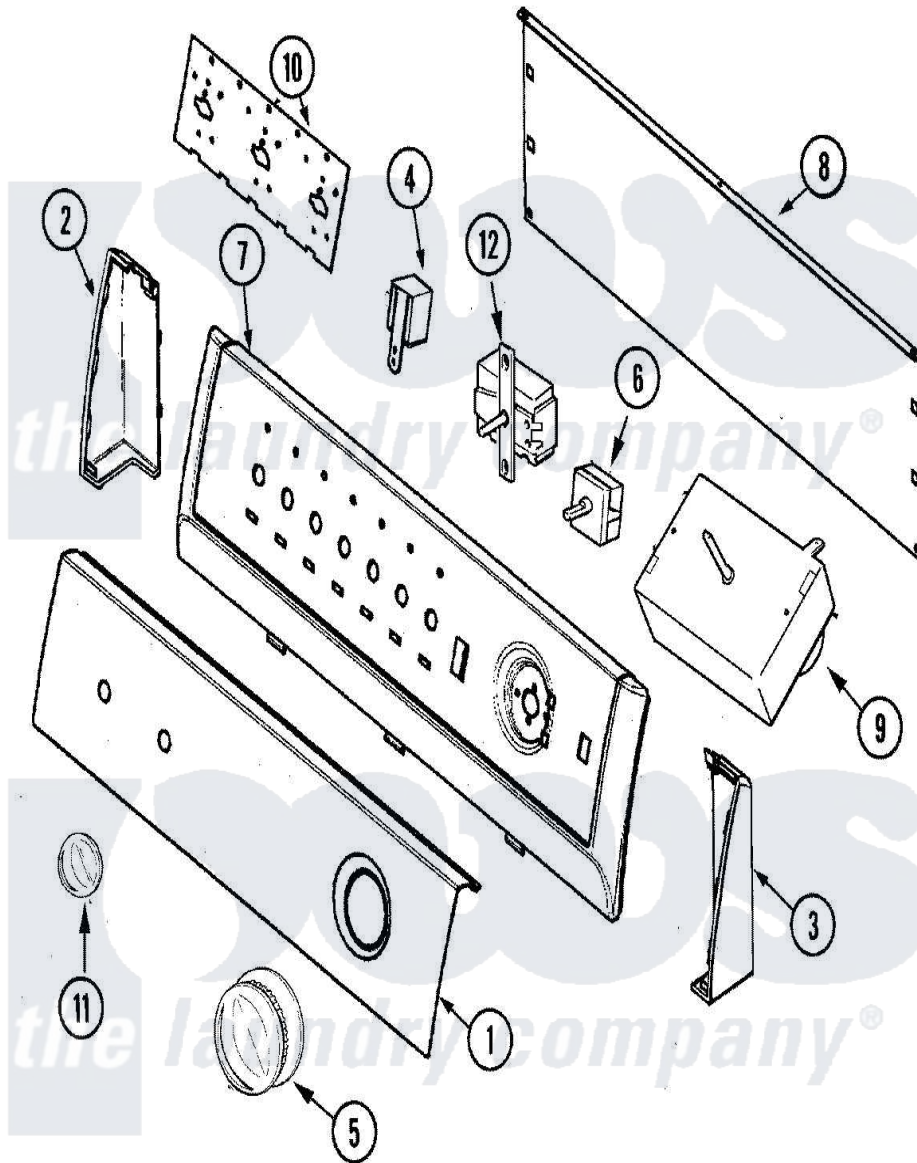

Maytag HYG3460AWW 02 - CONTROL PANEL

Maytag [Residential Maytag HYG3460AWW Dryer Parts](#) Parts Diagram 02 - CONTROL PANEL
 Click on the part number to view part

Item	Original Part Number	Replaced By	Status	Part Description
1	31001568			Panel, Control
2	25-3092	90767		Screw, 8A X 3/8 HeX Washer Head Tapping
"	21001519			Endcap
3	21001523			Endcap
"	25-3092	90767		Screw, 8A X 3/8 HeX Washer Head Tapping
4	33001848			Signal, End Of Cycle
5	31001567			Knob/Skirt, Timer
6	21001993			Switch, Rotary
7	21001965			Frame, Control Panel, Support
8	25-3092	90767		Screw, 8A X 3/8 HeX Washer Head Tapping
"	21001527			Shield, Rear
9	31001731			Timer
10	21001603			Shield, Control
11	21001986	21002070		Knob, Selector

12	31001447		Switch, Temperature
"	31001704		Resistor Assembly Temperature
13	21001980		Lead Assembly
"	31001559	Not Available	LEAD ASSEMBLY (BUZZER)
"	31001491		Harness, Wire