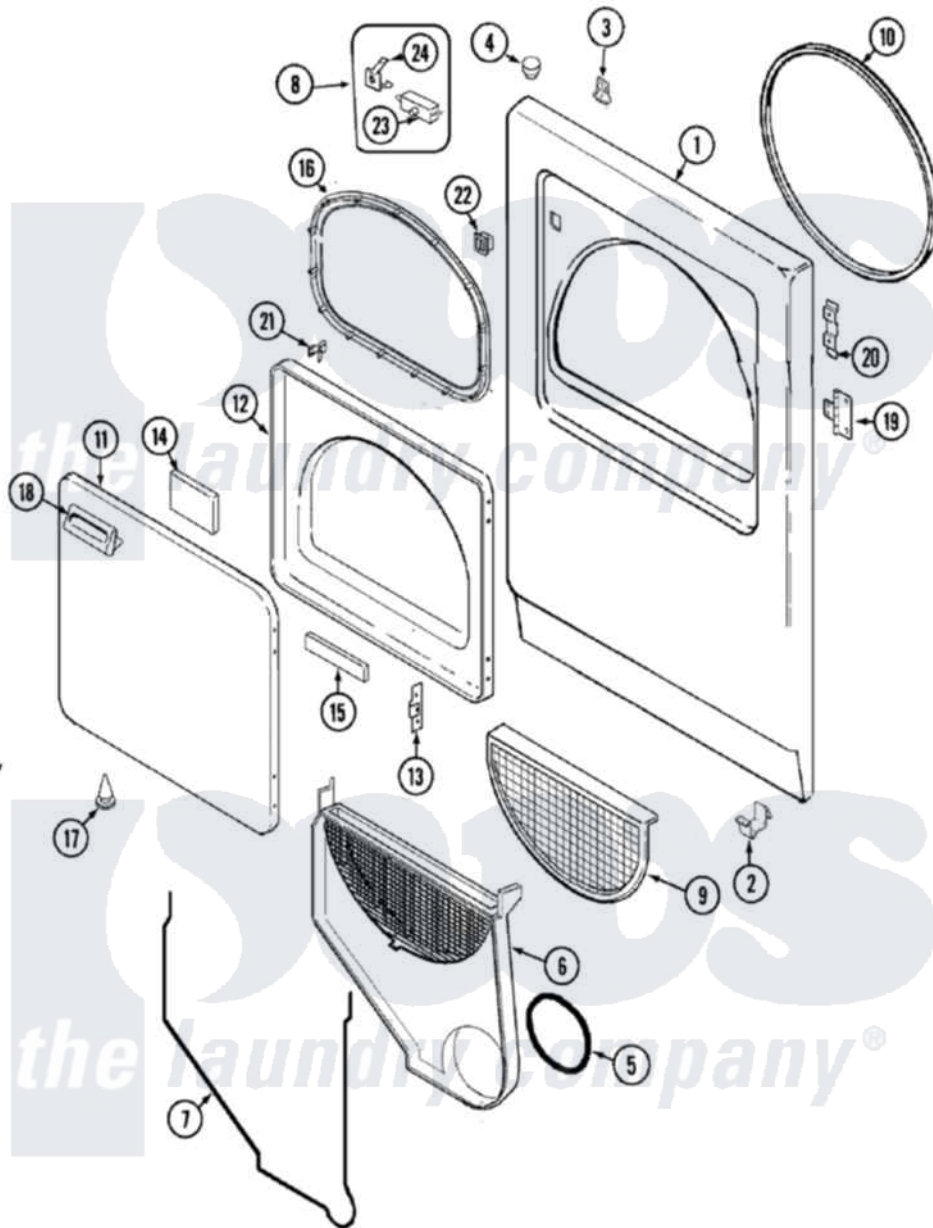

Maytag HYG3460AWW 03 - DOOR

Maytag Residential Maytag HYG3460AWW Dryer Parts Parts Diagram 03 - DOOR
 Click on the part number to view part

Item	Original Part Number	Replaced By	Status	Part Description
1	53-0726	31001771		Panel, Front
2	53-0120			Clip, Front Panel
3	31001526			Lock, Top
4	33-2653			Bumper, Cabinet
5	31001541			Seal, Blower/Collector Duct
6	12001324			Duct Kit, Collector
"	25-7810	415013-35		Screw
7	53-0204			Seal
8	LA-1005			Switch Kit
"	W10124350		Not Available	NOT REQUIRED PART OR SEE NOTE
9	53-0918			Filter, Lint
10	53-0281	31001747		Seal Assembly
11	25-7752	3196169		Screw, Element
"	53-0154			Panel, Outer Door
12	53-0912		Not Available	PANEL, INNER DOOR (WHT)
13	53-0119			Clip, Hinge

14	53-1490		Door Pad
15	53-1491		Door Pad
16	31001529		Seal, Door
17	25-7889		Plug Button
18	53-0927		Handle, Door
"	25-7810	415013-35	Screw
19	53-1492		Hinge, Dryer Door
"	25-7809		Screw, No.6-20 1/2 Flthd Torx
20	53-0121	Not Available	TWIN NUT
"	31001786	98006631	Screw
21	53-2364	LA-1003	Door Catch Kit
22	53-0187	LA-1003	Door Catch Kit
23	53-0148		Switch, Door
"	31001732	53-0148	Switch, Door
24	31001319		Clip, Switch
"	31001733		Clip, Switch