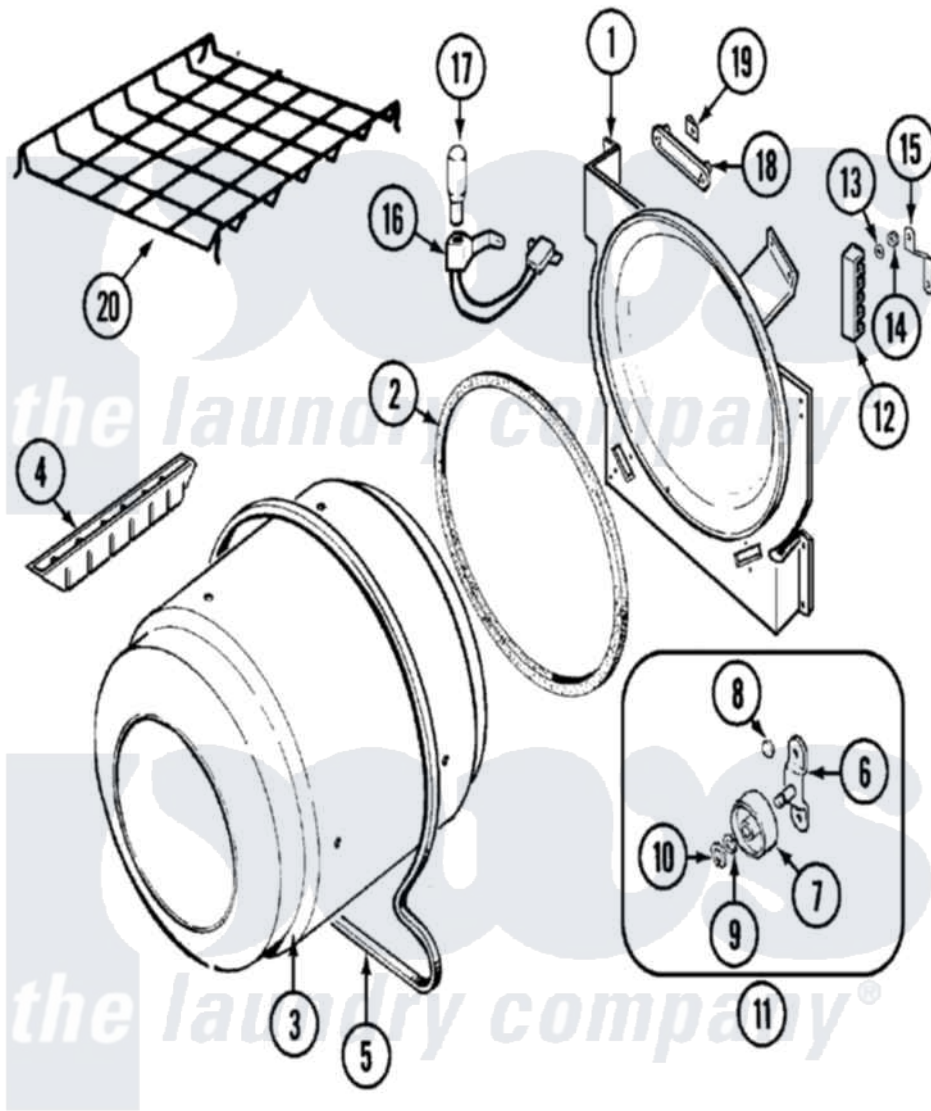

Maytag HYG3460AWW 07 - TUMBLER

Maytag Residential Maytag HYG3460AWW Dryer Parts Parts Diagram 07 - TUMBLER
 Click on the part number to view part

Item	Original Part Number	Replaced By	Status	Part Description
1	25-7741	W10116760		Screw
"	LA-1054			Dryer Bulkhead Kit
2	53-0281	31001747		Seal Assembly
3	53-1250			Cylinder
4	53-1249		Not Available	BAFFLE, WHITE
"	25-7759	3196164		Screw
5	31531589	341241		Belt
6	25-7101	3351614		Screw, Gearcase Cover Mounting
"	53-0197			Support Assembly-Cylinder Rear
7	31001096			Roller
8	25-7813			Spacer
9	25-7814			Washer
10	25-7854			Ring, Retaining
11	LA-1008			Rr Roller Kit
16	53-1580			Receptacle Assembly

"	25-3457		Screw, Sems
17	53-0570	A3167501	Lamp Oven, Int.
18	53-0174		Lens, Bulb
19	25-3562	3195558	Nut
20	21001495		Rack, Drying