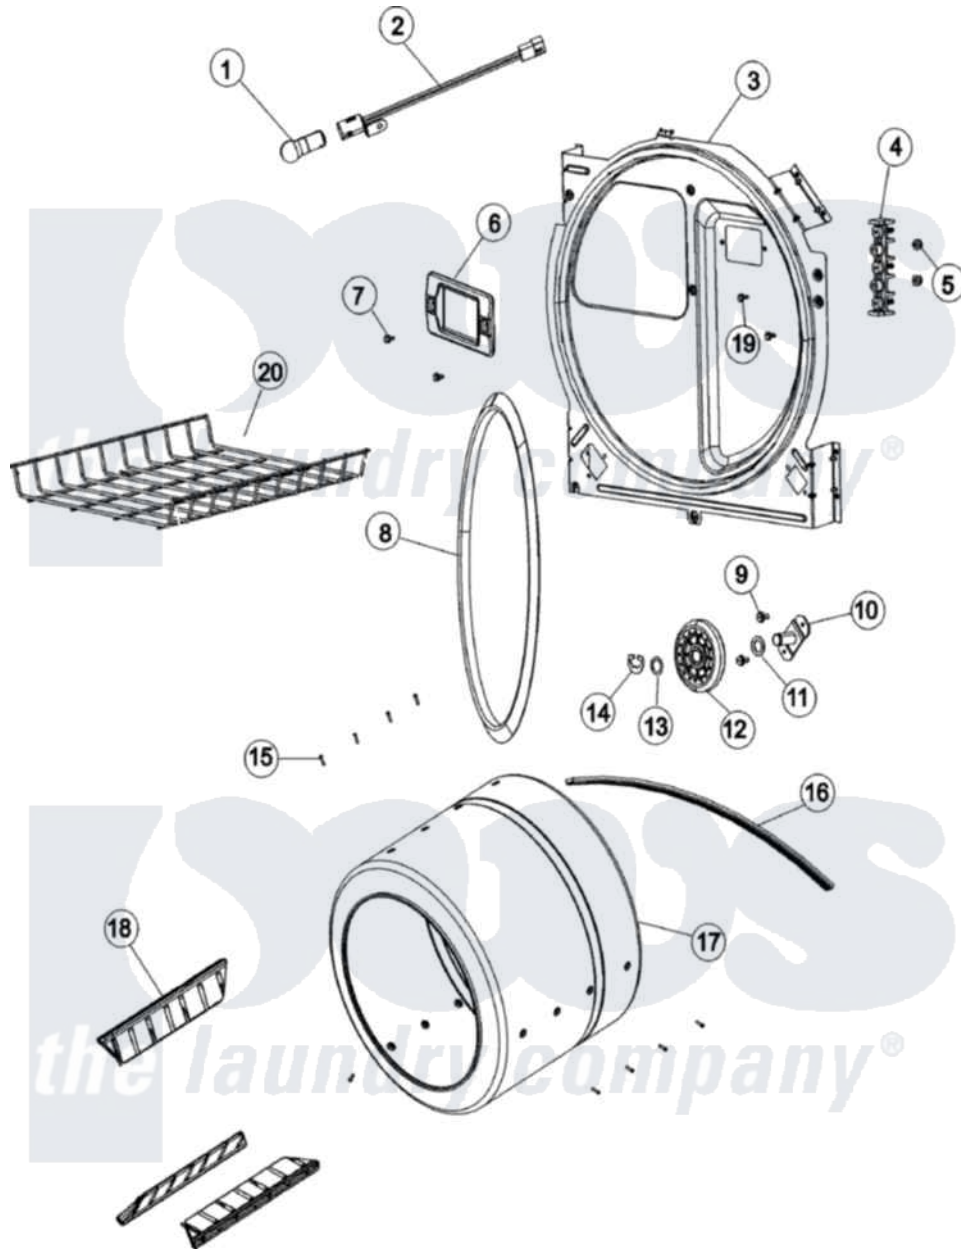

# Maytag HYG3460AWW 08 - TUMBLER (SERIES 12)

Maytag Residential Maytag HYG3460AWW Dryer Parts Parts Diagram 08 - TUMBLER (SERIES 12)  
 Click on the part number to view part

Item	Original Part Number	Replaced By	Status	Part Description
1	<a href="#">31001575</a>			Bulb, Cylinder Light
2	31001579		Not Available	RECEPTACLE ASM, CYLINDER LIGHT
3	<a href="#">31001581</a>			Bulkhead With Seal
6	31001585		Not Available	LENS, CYLINDER LIGHT
7	31001580	<a href="#">313806</a>		Screw
8	31001548	<a href="#">31001747</a>		Seal Assembly
9	25-7101	<a href="#">3351614</a>		Screw, Gearcase Cover Mounting
10	<a href="#">53-0197</a>			Support Assembly-Cylinder Rear
11	<a href="#">31001583</a>			Spacer, Roller
12	<a href="#">31001096</a>			Roller
13	<a href="#">25-7814</a>			Washer
14	<a href="#">25-7854</a>			Ring, Retaining
15	25-7759	<a href="#">3196164</a>		Screw
16	31531589	<a href="#">341241</a>		Belt