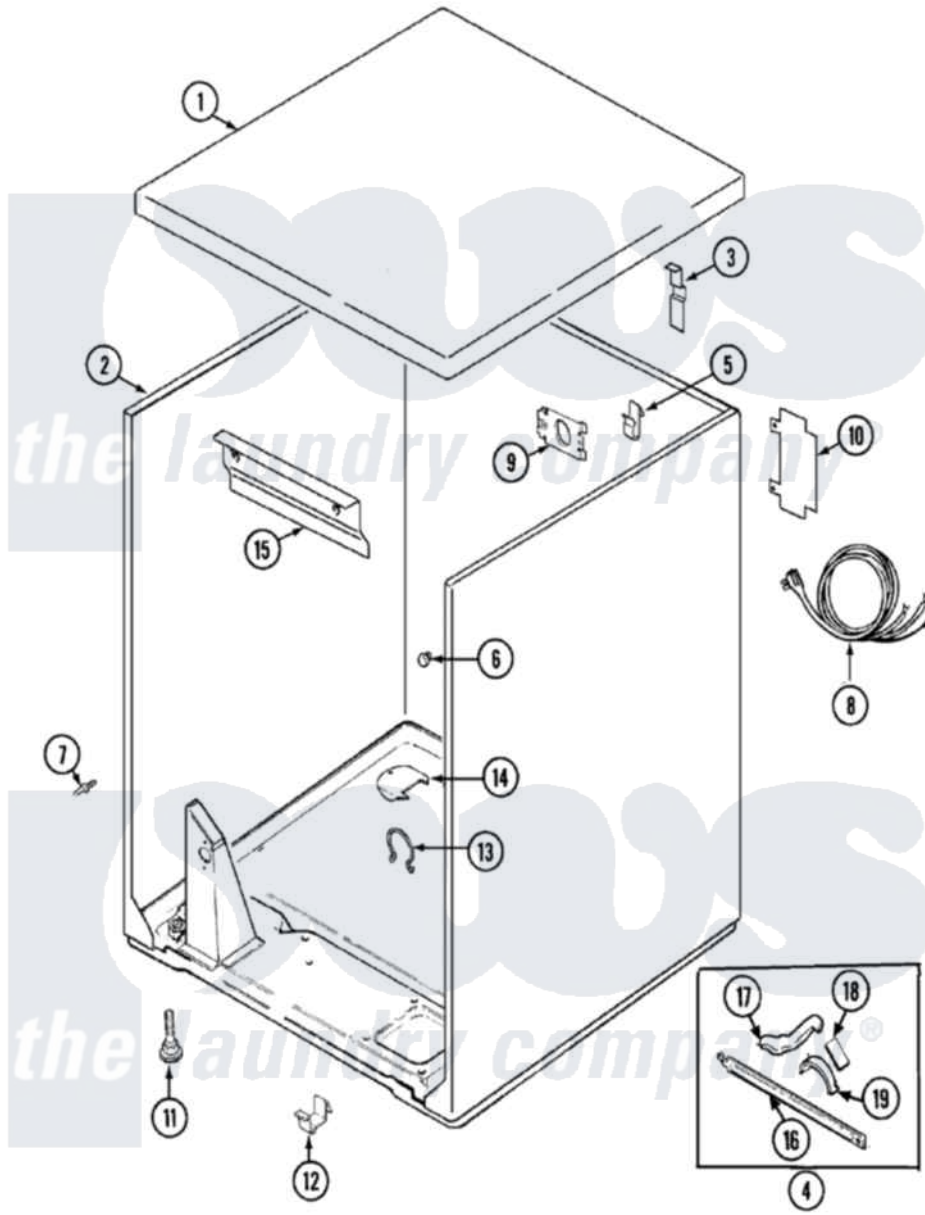

# Maytag HYG3657AWW 01 - CABINET

Maytag Residential Maytag HYG3657AWW Dryer Parts Parts Diagram 01 - CABINET  
 Click on the part number to view part

Item	Original Part Number	Replaced By	Status	Part Description
1	<a href="#">31001527</a>			Reinfort, Top
"	<a href="#">31001220</a>			Damper, Cabinet
"	<a href="#">31001423</a>			Top, Cabinet
2	53-2559	<a href="#">31001714</a>		Cabinet And Base Assembly
"	<a href="#">31001714</a>			Cabinet And Base Assembly
3	<a href="#">35-4128</a>			Pad, Hinge
"	25-3092	<a href="#">90767</a>		Screw, 8A X 3/8 HeX Washer Head Tapping
"	<a href="#">63-5712</a>			Hinge, Cabinet Top
4	<a href="#">12002126</a>			Reinforcement Brace/Glide Kit
5	<a href="#">25-3034</a>			Clip, Wiring
6	<a href="#">33-2653</a>			Bumper, Cabinet
7	<a href="#">21001829</a>			Post, Locating
8	<a href="#">31001547</a>			Cord, Power
11	63-5834		Not Available	LEG, LEVELING
12	<a href="#">53-0120</a>			Clip, Front Panel
13	31001320	<a href="#">16515</a>		Clip

14	<a href="#">53-1921</a>		Shield, Wiring
"	25-7733	<a href="#">681414</a>	Screw, 10AB X 1/2
16	<a href="#">53-1625</a>		Brace, Tumbler Support
17	<a href="#">31001469</a>		Glide, Tumbler
18	<a href="#">31001356</a>		Pad, Glide
19	<a href="#">31001470</a>		Glide, Tumbler