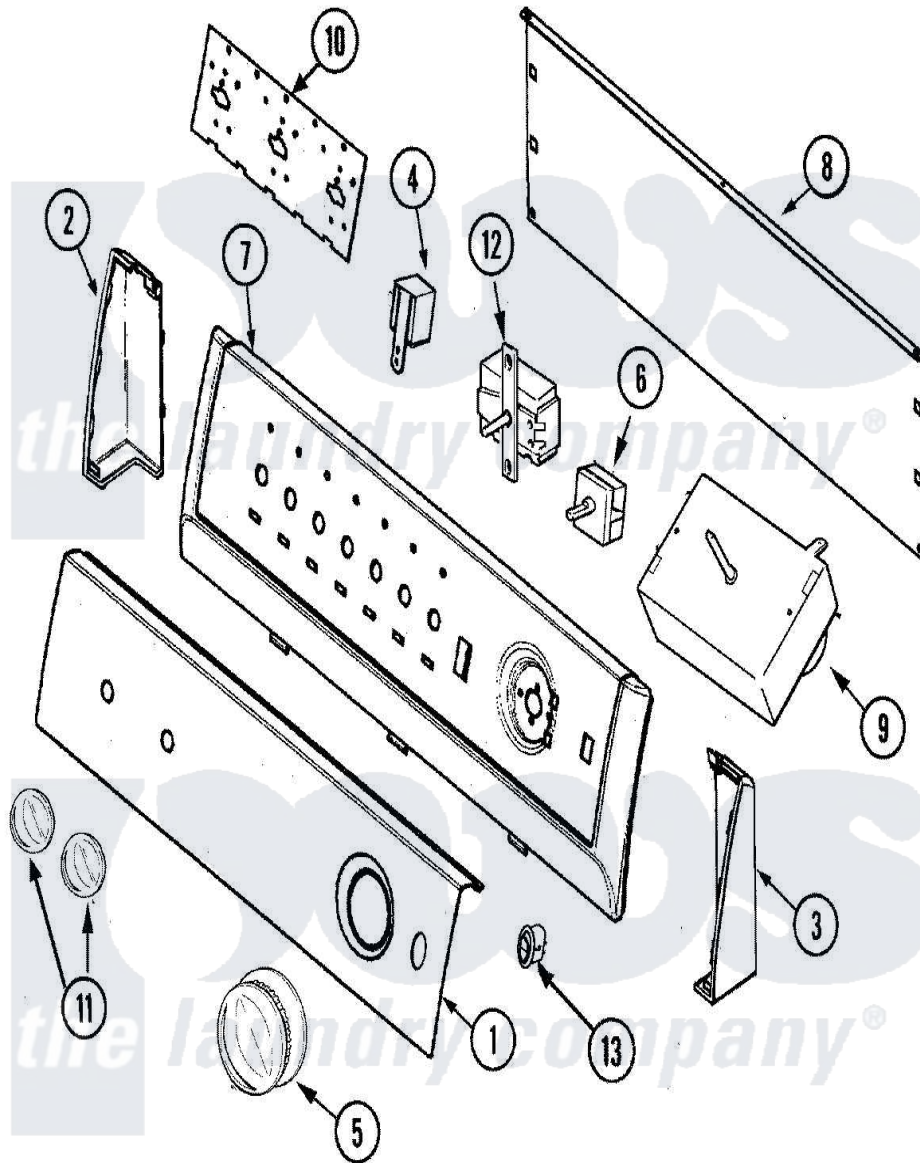

# Maytag HYG3657AWW 02 - CONTROL PANEL

Maytag [Residential Maytag HYG3657AWW Dryer Parts](#) Parts Diagram 02 - CONTROL PANEL  
 Click on the part number to view part

Item	Original Part Number	Replaced By	Status	Part Description
1	<a href="#">31001555</a>			Panel, Control
2	25-3092	<a href="#">90767</a>		Screw, 8A X 3/8 HeX Washer Head Tapping
"	<a href="#">21001519</a>			Endcap
3	<a href="#">21001523</a>			Endcap
"	25-3092	<a href="#">90767</a>		Screw, 8A X 3/8 HeX Washer Head Tapping
4	<a href="#">33001848</a>			Signal, End Of Cycle
5	31001554	<a href="#">37001184</a>		Timer Knob And Skirt Assembly
6	25-3092	<a href="#">90767</a>		Screw, 8A X 3/8 HeX Washer Head Tapping
"	<a href="#">31001190</a>			Switch, Two Position Rotary
7	<a href="#">21002005</a>			Frame, Control Panel
8	<a href="#">21001527</a>			Shield, Rear
"	25-3092	<a href="#">90767</a>		Screw, 8A X 3/8 HeX Washer Head Tapping
9	25-3092	<a href="#">90767</a>		Screw, 8A X 3/8 HeX Washer Head Tapping

"	<a href="#">31001731</a>		Timer
10	<a href="#">21001603</a>		Shield, Control
11	21001974	<a href="#">21002196</a>	Knob-Selector
12	<a href="#">31001447</a>		Switch, Temperature
"	<a href="#">31001704</a>		Resistor Assembly Temperature
"	25-3092	<a href="#">90767</a>	Screw, 8A X 3/8 HeX Washer Head Tapping
13	22003977	<a href="#">74010226</a>	Switch, Rocker W/Shield
14	<a href="#">31001491</a>		Harness, Wire