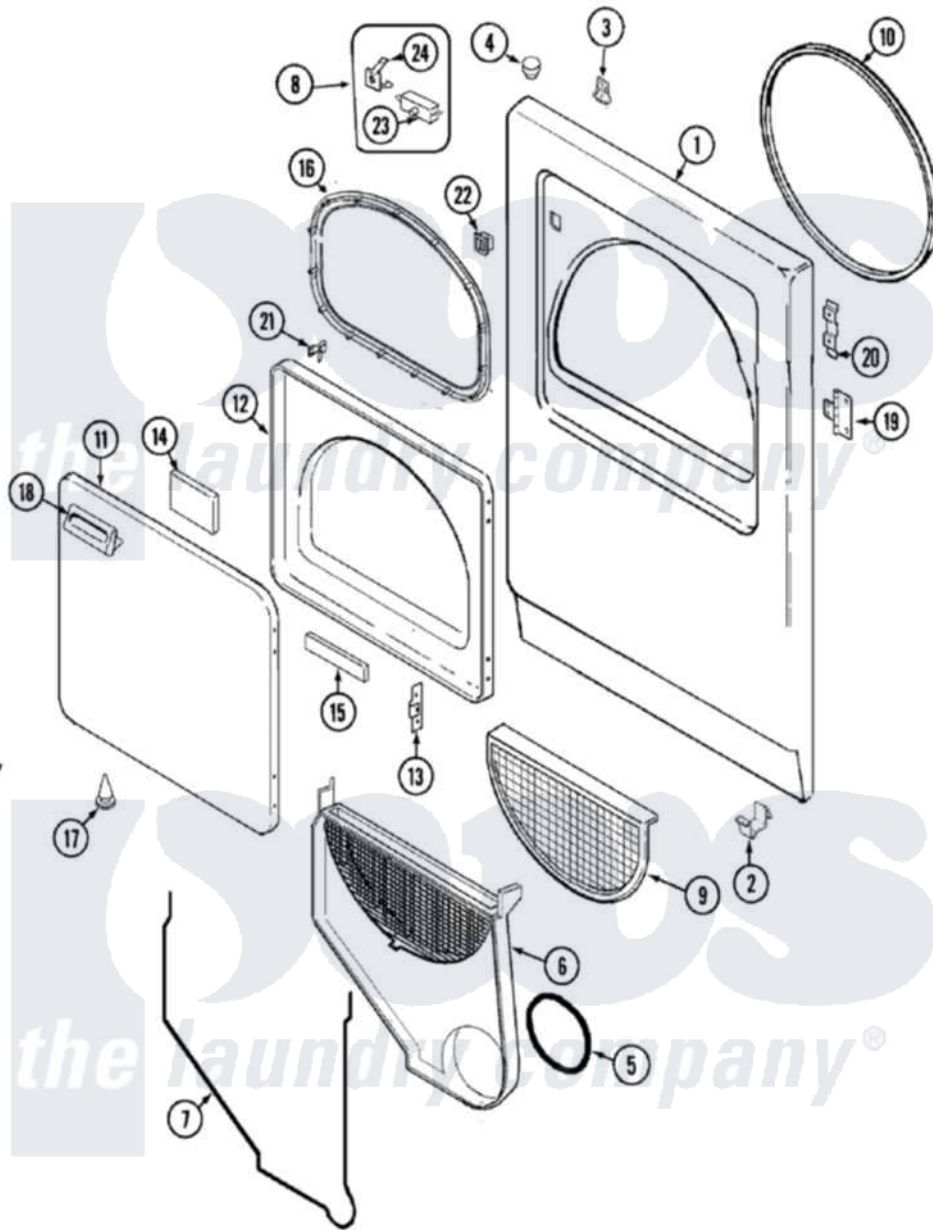

Maytag HYG3657AWW 03 - DOOR

Maytag Residential Maytag HYG3657AWW Dryer Parts Parts Diagram 03 - DOOR
 Click on the part number to view part

Item	Original Part Number	Replaced By	Status	Part Description
1	53-0726	31001771		Panel, Front
2	53-0120			Clip, Front Panel
3	31001526			Lock, Top
4	33-2653			Bumper, Cabinet
5	31001541			Seal, Blower/Collector Duct
6	25-7810	415013-35		Screw
"	12001324			Duct Kit, Collector
7	53-0204			Seal
8	LA-1005			Switch Kit
9	53-0918			Filter, Lint
10	53-0281	31001747		Seal Assembly
11	25-7752	3196169		Screw, Element
"	53-0154			Panel, Outer Door
12	53-0912		Not Available	PANEL, INNER DOOR (WHT)
13	53-0119			Clip, Hinge
14	53-1490			Door Pad

15	53-1491		Door Pad
16	31001529		Seal, Door
17	25-7889		Plug Button
18	53-0927		Handle, Door
"	25-7810	415013-35	Screw
19	25-7809		Screw, No.6-20 1/2 Flthd Torx
"	53-1492		Hinge, Dryer Door
20	53-0121	Not Available	TWIN NUT
"	31001786	98006631	Screw
21	53-2364	LA-1003	Door Catch Kit
22	53-0187	LA-1003	Door Catch Kit
23	53-0148		Switch, Door
24	31001319		Clip, Switch