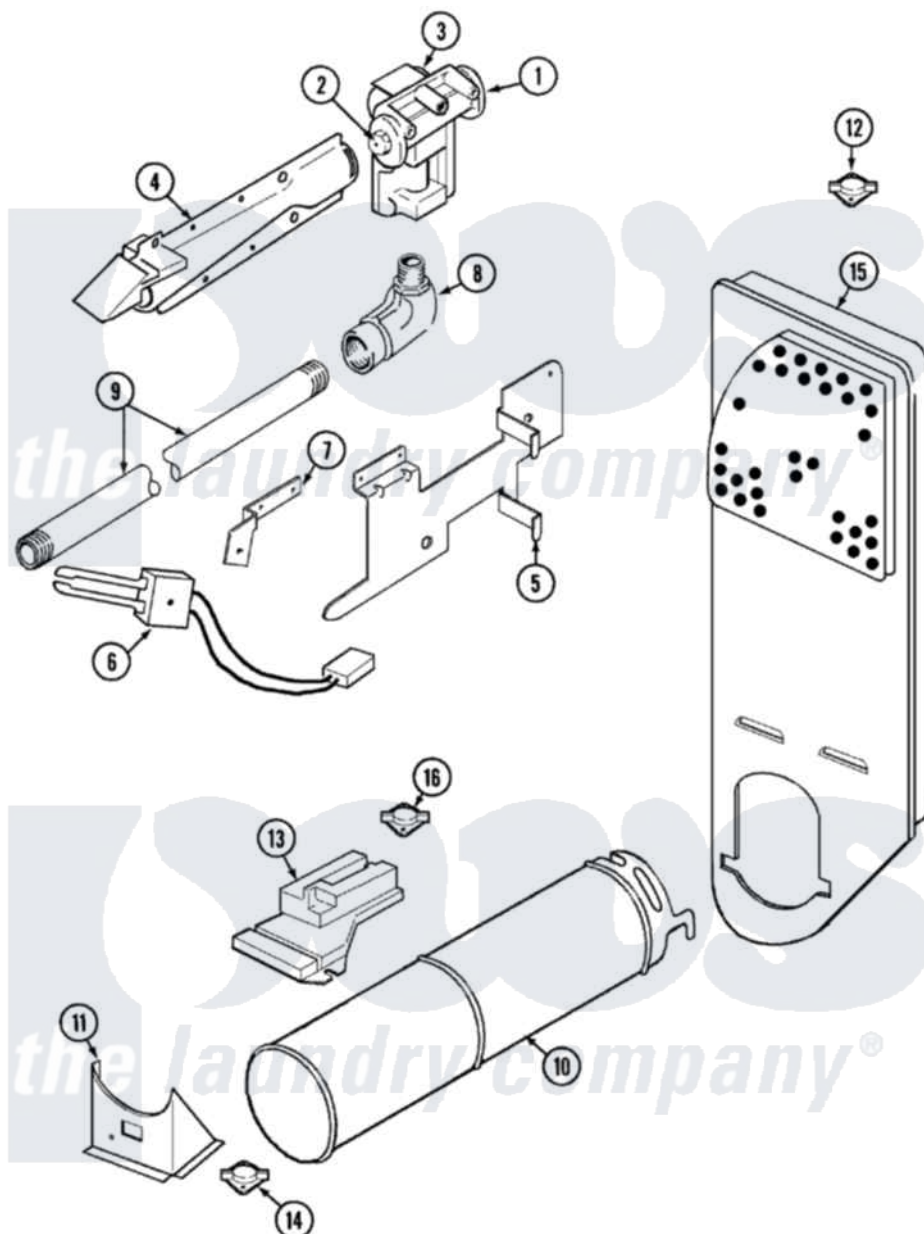

# Maytag HYG3657AWW 05 - GAS CARRYING

Maytag Residential Maytag HYG3657AWW Dryer Parts Parts Diagram 05 - GAS CARRYING  
 Click on the part number to view part

Item	Original Part Number	Replaced By	Status	Part Description
1	<a href="#">31001485</a>			Valve, Gas
"	<a href="#">60-6846</a>			Union Nut
"	31001368		Not Available	TAIL PIECE
2	<a href="#">63-3570</a>			Burner Orifice
3	12001349	<a href="#">279834</a>		Coil-Valve
4	63-6682	<a href="#">31001784</a>		Burner
5	<a href="#">25-3034</a>			Clip, Wiring
"	25-7741	<a href="#">W10116760</a>		Screw
"	<a href="#">53-0140</a>			Mtg Bracket
6	25-7744	<a href="#">8281196</a>		Screw
"	<a href="#">31001556</a>			Igniter
7	25-2134	<a href="#">W10116760</a>		Screw
"	53-0686		Not Available	BRACKET
8	33001842	<a href="#">3406051</a>		Elbow Union Assembly
9	31001367	<a href="#">31001777</a>		Main Gas L
10	25-7741	<a href="#">W10116760</a>		Screw

"	<a href="#">53-1884</a>		Housing, Heater
11	<a href="#">53-2363</a>		Support, Heater Housing
"	25-3092	<a href="#">90767</a>	Screw, 8A X 3/8 HeX Washer Head Tapping
12	53-1096	<a href="#">LA-1053</a>	Fuse Kit, Thermal
"	<a href="#">25-0168</a>		Screw
13	63-5013	<a href="#">338906</a>	Radiant, Sensor
"	25-2134	<a href="#">W10116760</a>	Screw
14	<a href="#">LA-1053</a>		Fuse Kit, Thermal
15	<a href="#">53-1706</a>		Inlet Air Duct Assembly
"	25-7741	<a href="#">W10116760</a>	Screw
16	53-1096	<a href="#">LA-1053</a>	Fuse Kit, Thermal