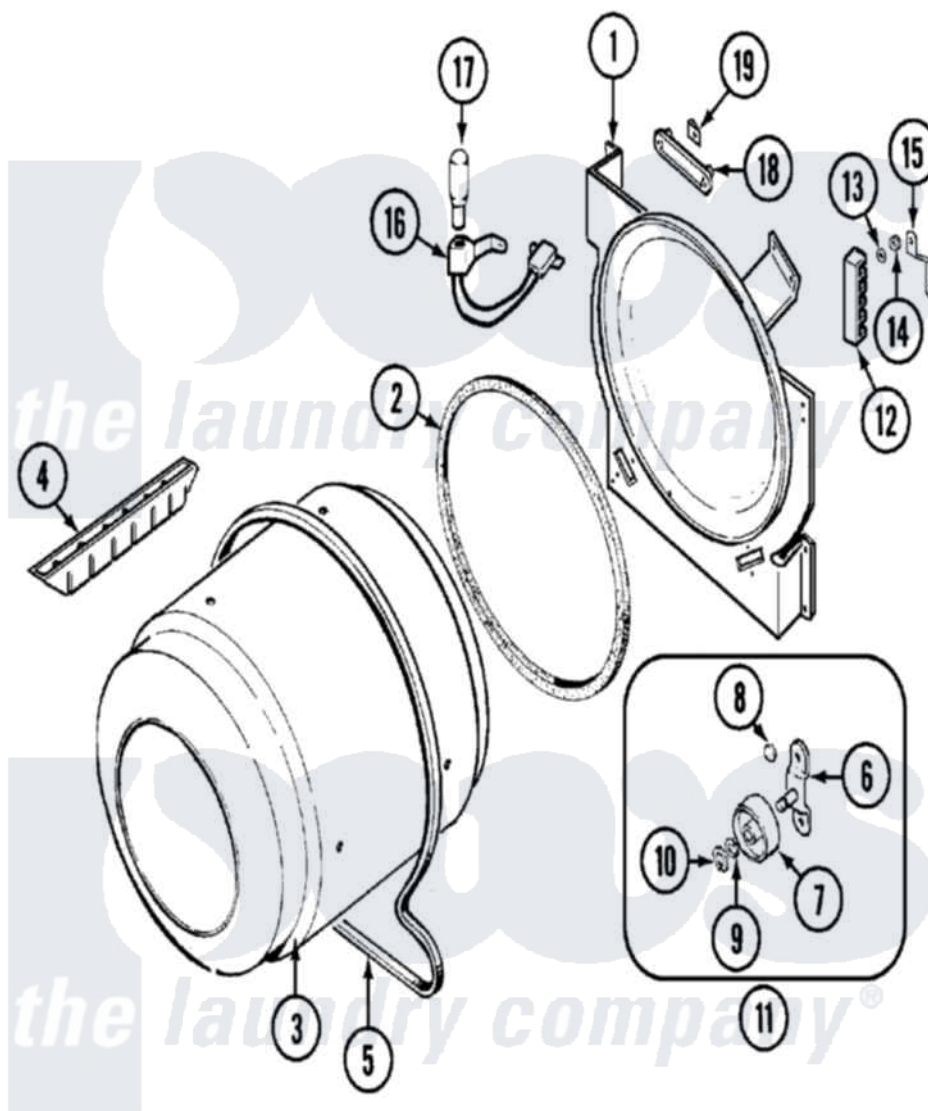

Maytag HYG3657AWW 08 - TUMBLER

Maytag Residential Maytag HYG3657AWW Dryer Parts Parts Diagram 08 - TUMBLER
 Click on the part number to view part

Item	Original Part Number	Replaced By	Status	Part Description
1	25-7741	W10116760		Screw
"	LA-1054			Dryer Bulkhead Kit
2	53-0281	31001747		Seal Assembly
3	53-1250			Cylinder
4	53-1249		Not Available	BAFFLE, WHITE
"	25-7759	3196164		Screw
5	31531589	341241		Belt
6	25-7101	3351614		Screw, Gearcase Cover Mounting
"	53-0197			Support Assembly-Cylinder Rear
7	31001096			Roller
8	25-7813			Spacer
9	25-7814			Washer
10	25-7854			Ring, Retaining
11	LA-1008			Rr Roller Kit
16	25-3457			Screw, Sems

"	53-1580		Receptacle Assembly
17	53-0570	A3167501	Lamp Oven, Int.
18	53-0174		Lens, Bulb
19	25-3562	3195558	Nut