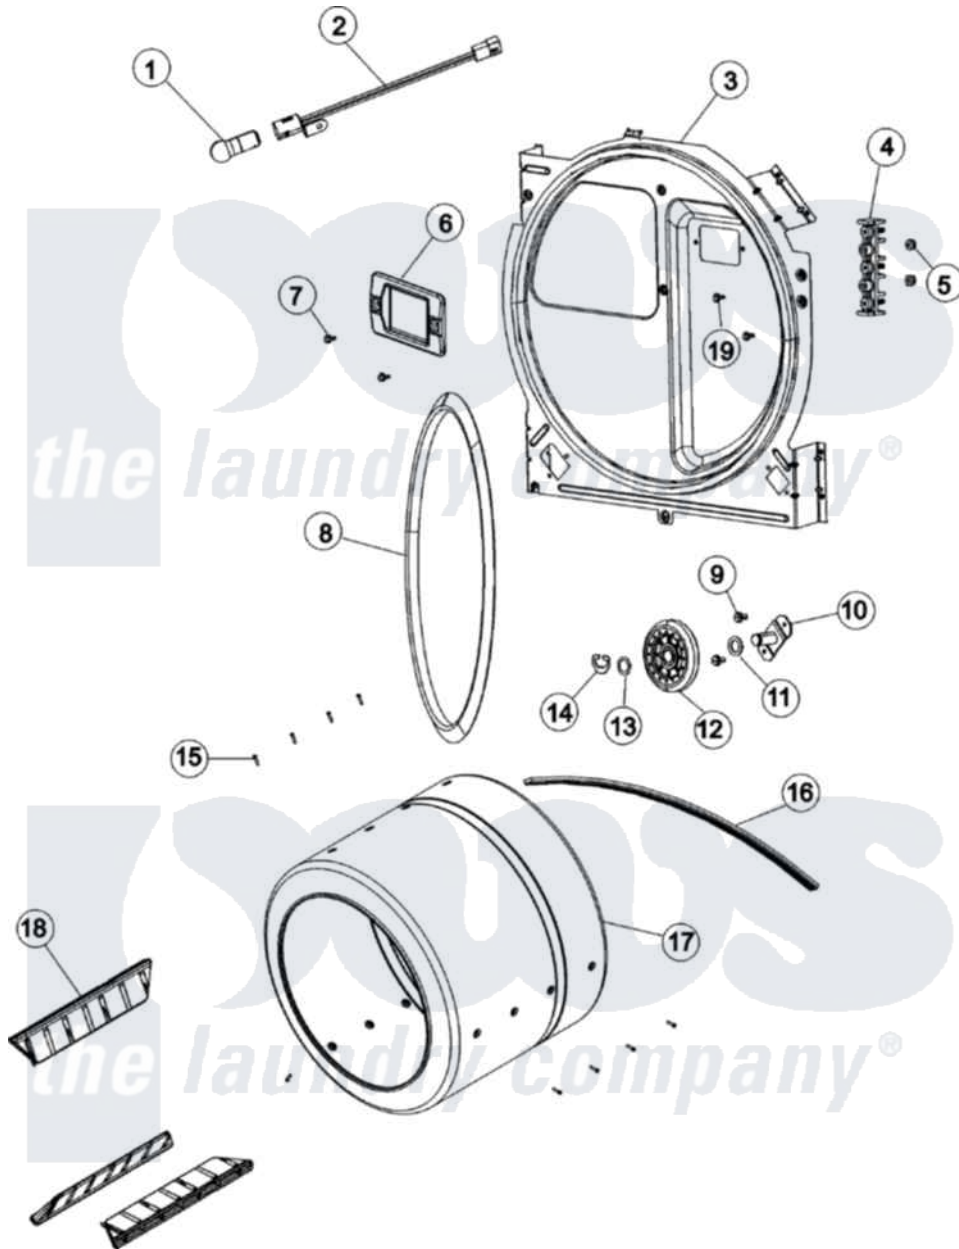

# Maytag HYG3657AWW 09 - TUMBLER (SERIES 12)

Maytag Residential Maytag HYG3657AWW Dryer Parts Parts Diagram 09 - TUMBLER (SERIES 12)  
 Click on the part number to view part

Item	Original Part Number	Replaced By	Status	Part Description
1	<a href="#">31001575</a>			Bulb, Cylinder Light
2	31001579		Not Available	RECEPTACLE ASM, CYLINDER LIGHT
3	<a href="#">31001581</a>			Bulkhead With Seal
6	31001585		Not Available	LENS, CYLINDER LIGHT
7	31001580	<a href="#">313806</a>		Screw
8	31001548	<a href="#">31001747</a>		Seal Assembly
9	25-7101	<a href="#">3351614</a>		Screw, Gearcase Cover Mounting
10	<a href="#">53-0197</a>			Support Assembly-Cylinder Rear
11	<a href="#">31001583</a>			Spacer, Roller
12	<a href="#">31001096</a>			Roller
13	<a href="#">25-7814</a>			Washer
14	<a href="#">25-7854</a>			Ring, Retaining
15	25-7759	<a href="#">3196164</a>		Screw
16	31531589	<a href="#">341241</a>		Belt