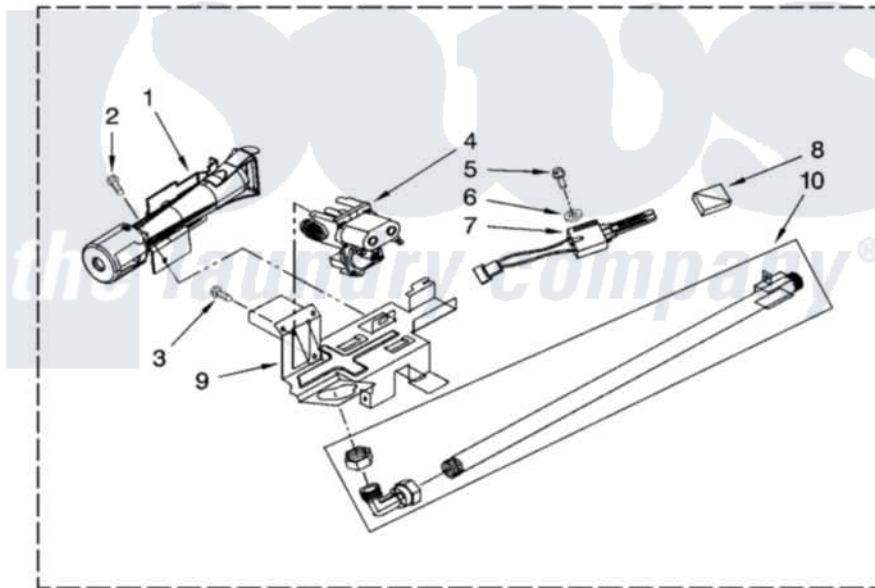

BURNER ASSEMBLY

FOR MODELS: IGD7200TW10
(White)

The model(s) number shown may be different than what is printed on the model/serial tag of your product. The number(s) shown combine the model number and the first two digits of the serial number from the product tag.

W10216166

7

Maytag [Residential Maytag IGD7200TW10 Dryer Parts](#) Parts Diagram 04 - BURNER ASSEMBLY
Click on the part number to view part

Item	Original Part Number	Replaced By	Status	Part Description
1	35001095			Tube-Burner
2	6009-001476	34001328		Screw
3	6006-001174	W10210780		Screw
4	35001190			Valve-Gas
5	6002-000524		Not Available	Screw-Tapping
6	6021-001130			Nut-Circular
7	33002789			Igniter Assembly
8	35001117			Absorber-Ignitor
9	35001103			Bracket-Burner
10	35001093			Pipe-Assembly