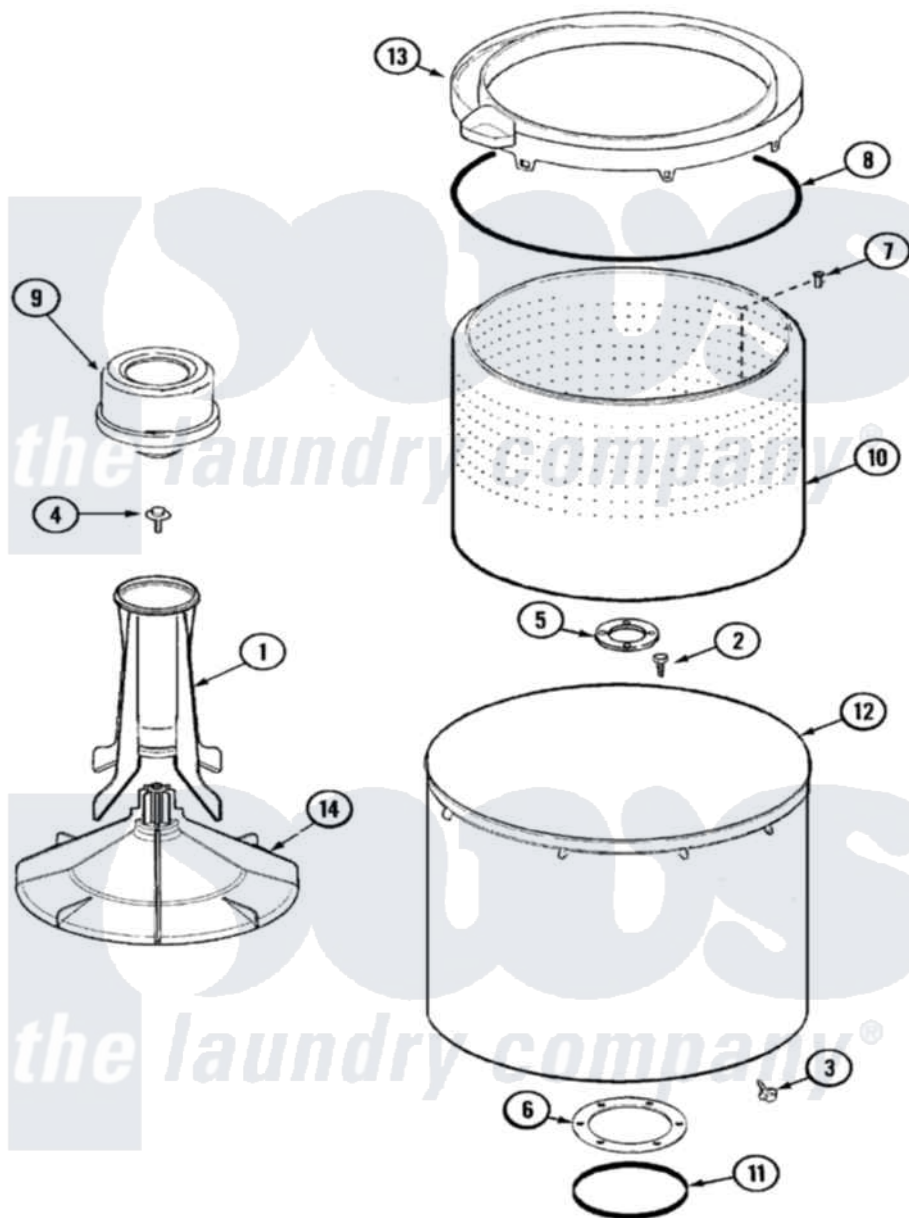

# Maytag JAV4200AWA 06 - TUB

Maytag Residential Maytag JAV4200AWA Washer Parts Parts Diagram 06 - TUB  
 Click on the part number to view part

Item	Original Part Number	Replaced By	Status	Part Description
1	<a href="#">21001521</a>			Top, Agitator
2	21001510	<a href="#">22002947</a>		Bolt, Tub
3	25-7953	<a href="#">22002933</a>		Screw
4	25-7948	<a href="#">W10309247</a>		Screw
5	<a href="#">35-3685</a>			Gasket, Basket To Centerpost
6	<a href="#">35-3686</a>			Gasket, Tub To Housing
7	25-7967	<a href="#">3400504</a>		Screw
"	<a href="#">25-7117</a>			Set Screw
8	<a href="#">35-2328</a>			Seal, Tub Top
9	<a href="#">21001905</a>			Dispenser, Fabric
10	<a href="#">21001529</a>			Basket Assembly
11	<a href="#">35-2978</a>			Seal, Tub/Housing
12	<a href="#">35-3700</a>			Tub Assembly
13	21001531		Not Available	TOP, TUB (PLASTIC)
14	<a href="#">21001530</a>			Base, Agitator