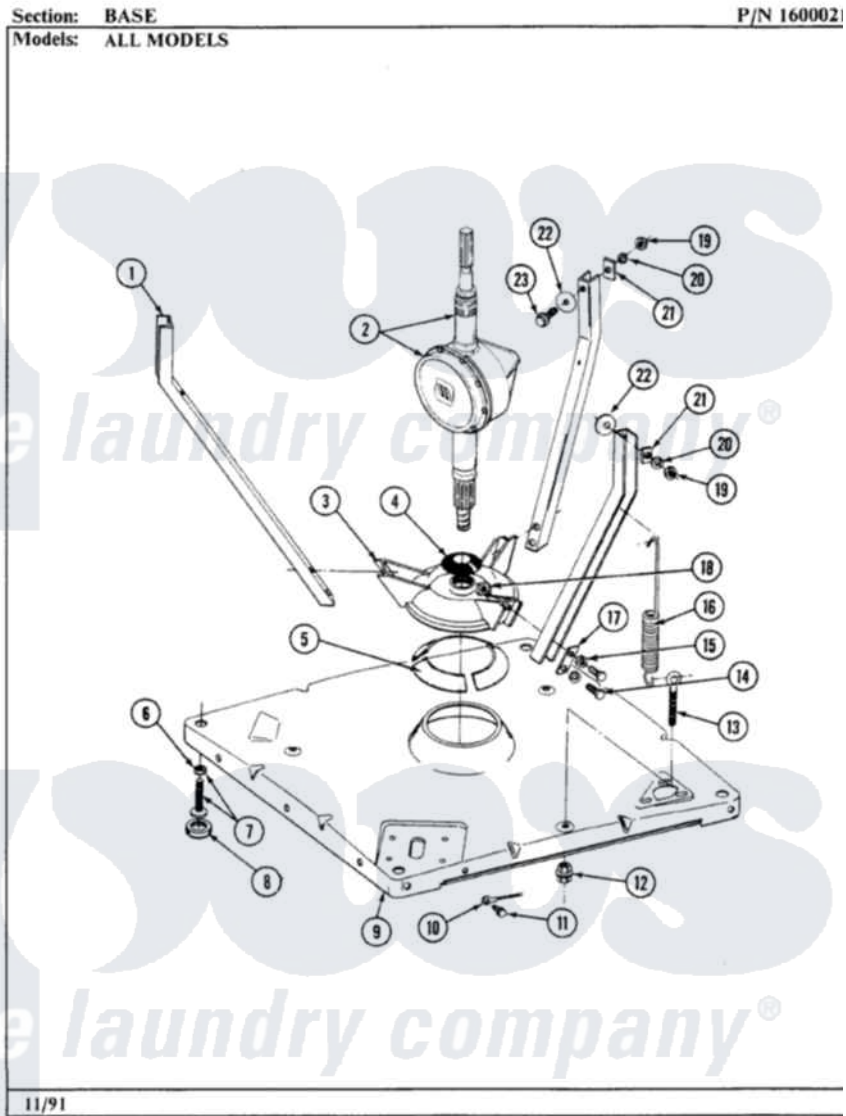

Maytag LA104 01 - BASE

Maytag [Residential Maytag LA104 Washer Parts](#) Parts Diagram 01 - BASE
 Click on the part number to view part

Item	Original Part Number	Replaced By	Status	Part Description
1	213100		Not Available	PART NOT USED
2	206708	6-2097790		Transmison
3	203725			Damper W/Bolt And Clip
4	211028	22001586		Deflector, Water
5	203956			Damper Pad Kit
6	210385			Lock Nut For Adjustable Leg
7	Y302699	22003428		Leg, Adjustable
8	210684			Foot, Adjustable Leg
9	203274			Base With Damper Pads
10	204807			Ground Wire, Supp. Plte To Top Cover
11	210186	3370225		Screw
12	211949			Nut, Adjustment Eyebolt
13	213120	216416		Bolt, Eye/Centering Spring
14	Y015627			Screw- Hex
15	911852	486009		Lockwasher
16	213054			Centering Spring - 3 Used

17	213073		Washer, Double Brace
18	Y052785		Nut, Brace To Damper
19	Y052734		Nut, Carrage Bolts And Bracket
20	Y054867		Washer, Lock
21	212979	Not Available	WASHER, TUB BRACE
22	211100		Washer, Outer Tub
23	200744	W10175939	Bolt
"	205254	W10175938	Bolt