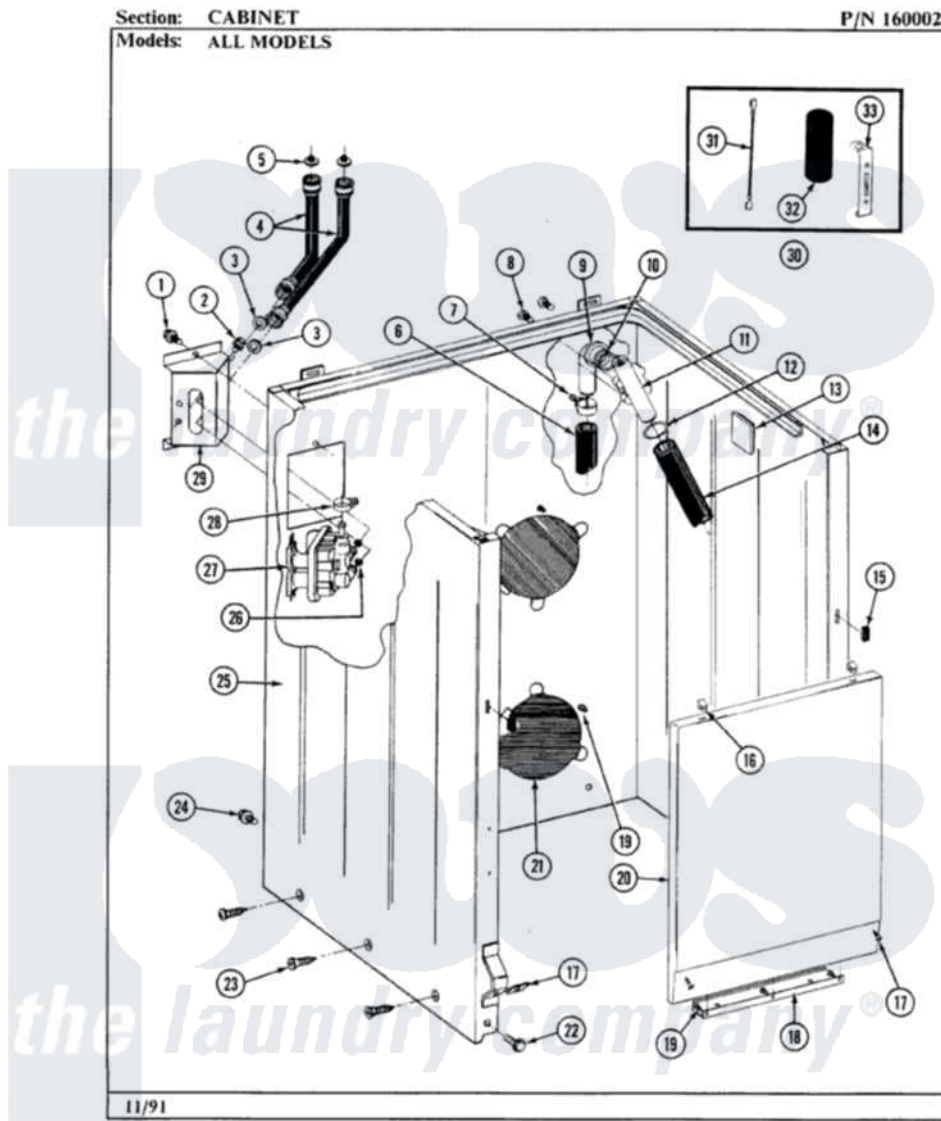

Maytag LA104 02 - CABINET

16

Maytag Residential Maytag LA104 Washer Parts Parts Diagram 02 - CABINET
Click on the part number to view part

Item	Original Part Number	Replaced By	Status	Part Description
1	212276	W10116760		Screw
2	Y313561			Screw---NA
3	Y013783			Washer, Inlet Hose
4	202860			Inlet Hose Assembly
5	200961	12001413		Strainer And Washer Kit
6	215279	22003410		Hose, Drain
7	200461	285655		Clamp, Hose
8	Y014874			Screw, Idler Arm And Sleeve
9	214764	208847		Elbow
10	214765			Gasket, Siphon Break
11	206638			Siphon Break
12	200461	285655		Clamp, Hose
13	215058			Pad, Cabinet Bumper
14	214767	22001448		Hose, Pump
15	214376	22002331		Spacer, Front Panel
16	212982	22001650		Fastener, Spring

17	204439		Screw And Fstner Assembly
18	213846		Guard, Belt
19	211294	90767	Screw, 8A X 3/8 HeX Washer Head Tapping
20	212998L		Not Available FRONT PANEL-ALMOND
21	211878		Not Available PLATE, ACCESS
22	213122	27001200	Screw
23	213007		Xfor Cabinet See Cabinet, Back
24	213121	3400111	Screw, 12-14 X 5/8
25	203319L		Not Available (ALMOND)
26	214337	96160	Screen
27	205613		Water Valve
28	201575		Clamp, Hose
29	214812	22002361	Bracket, Water Valve
30	206103		Capacitor Kit
31	203237		No.17 Wire With Terminal
32	Y200832		Capacitor
33	211149		Clip, Capacitor