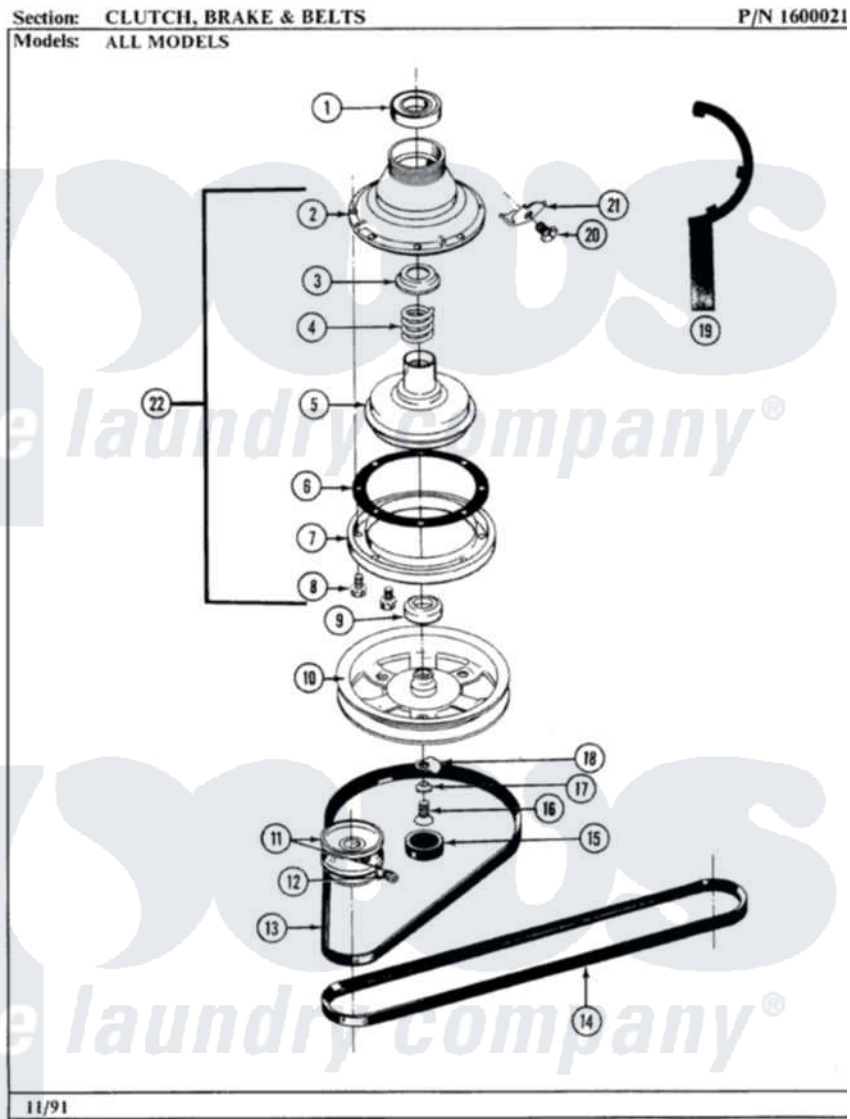

Maytag LA104 03 - CLUTCH, BRAKE & BELTS

30

Maytag Residential Maytag LA104 Washer Parts Parts Diagram 03 - CLUTCH, BRAKE & BELTS
 Click on the part number to view part

Item	Original Part Number	Replaced By	Status	Part Description
1	Y200720	22003441		Bearing, Rear
2	211045	6-2011900		Brake Asse
3	211039	6-2011900		Brake Asse
4	211041	6-2011900		Brake Asse
5	201126	6-2011900		Brake Asse
6	211042	6-2011900		Brake Asse
7	211043	6-2011900		Brake Asse
8	211000			SCREW, BRAKE DRUM (HEX HEAD)
9	200835			Bearing, Brake Rotor
10	211059	6-2301530		Pulley
11	200816	6-2008160		Pulley- MO
12	Y053241			Set Screw, Motor Pulley
13	211125			V Belt, Drive Pulley
14	211124			Part Not Used
15	211038		Not Available	CAP, OIL RETAINER
16	211375	681582		Screw

17	211090	22003555	Washer, Stop Lug
18	211089		Lug, Stop Pulley
19	Y038315	038315	Tool
20	213326		Bolt, Sems Retaining Clip
21	213325		Clip, Retaining
22	201190	6-2011900	Brake Asse