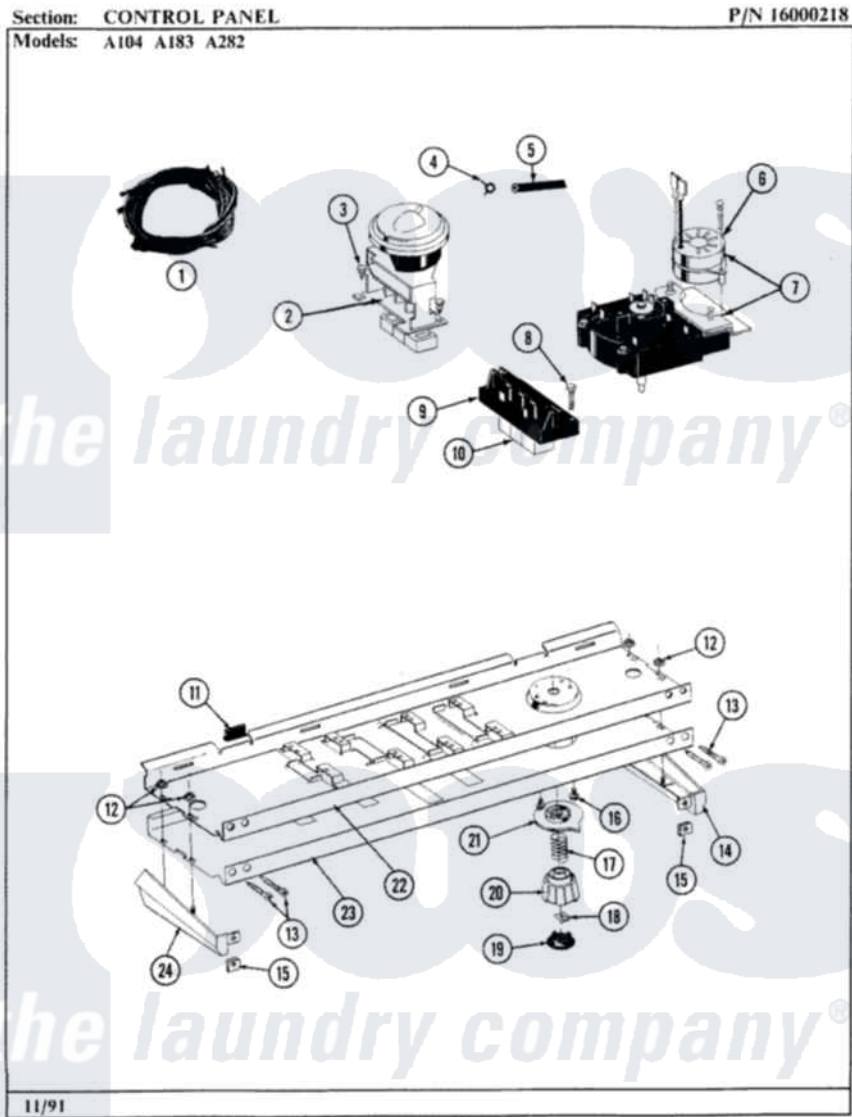

# Maytag LA104 04 - CONTROL PANEL

2

Maytag [Residential Maytag LA104 Washer Parts](#) Parts Diagram 04 - CONTROL PANEL  
Click on the part number to view part

Item	Original Part Number	Replaced By	Status	Part Description
1	206239		Not Available	WIRE HARNESS
2	206513		Not Available	WATER LEVEL CONTROL SWITCH
3	211168	<a href="#">W10139210</a>		Screw, 8-18 X 5/16
4	410296	<a href="#">596669</a>		Clamp, Manifold
5	212942	<a href="#">22001619</a>		Tube, Water Level Switch
6	205033	<a href="#">22205033</a>		Motor- Tim
7	<a href="#">206686</a>			Timer
8	213117	<a href="#">67006908</a>		Screw, Ice Rack
9	<a href="#">206216</a>			Water Temperature Switch
10	<a href="#">215211</a>			Button For Switch
11	<a href="#">214897</a>			Pad, Control Panel
12	<a href="#">214872</a>			Palnut, End Cap Note: Nut, Lamp Holder
13	<a href="#">210932</a>			Screw, No.8 X 9/16 Ctsk Note: Screw, Inlet Duct
14	<a href="#">214816</a>			End Cap F/Control Panel-RH

15	<a href="#">214894</a>		Fastener, End Cap
16	213966	<a href="#">3400014</a>	Screw
17	<a href="#">211065</a>		Spring, Index Wheel
18	<a href="#">211605</a>		Bezel, Timer Dial
19	214806	Not Available	CAP FOR TIMER KNOB
20	<a href="#">215162</a>		Timer Knob
21	215161	<a href="#">22001571</a>	Bezel, Timer Dial
22	<a href="#">214818</a>		Back Up Plate
23	206570	Not Available	CONTROL PANEL
24	<a href="#">214815</a>		End Cap F/Control Panel-LH