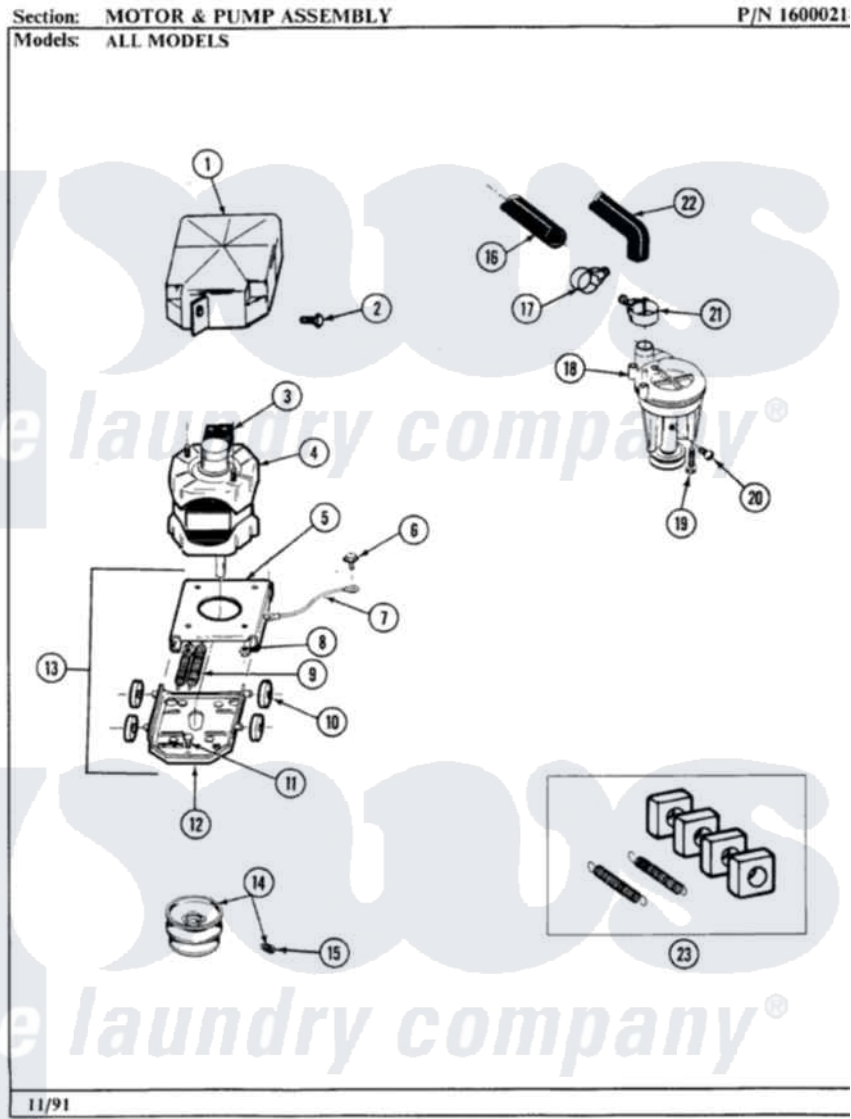

Maytag LA104 05 - MOTOR & PUMP ASSY.

Maytag [Residential Maytag LA104 Washer Parts](#) Parts Diagram 05 - MOTOR & PUMP ASSY.
 Click on the part number to view part

Item	Original Part Number	Replaced By	Status	Part Description
1	215098			Shield, Motor
2	213121	3400111		Screw, 12-14 X 5/8
3	205133		Not Available	(PROD. IDNo. 2-1664-8 & 2-5463)
"	206505		Not Available	PROD. No.201664-15, & No.205463-3.
"	205132		Not Available	SWITCH, MOTOR EXTERNAL START No.201664-14,205463-4 & 201800-4
4	201805	12002351		Motor-Drive
5	214956			Motor Mount Assembly
6	210186	3370225		Screw
7	901220			Ground Wire
8	Y311426	3400029		Nut, Adapter Plate
9	202718			Springs, Tension
10	204998	205000		Roller And Spring Kit 4+Spr
11	Y313561			Screw----NA
12	205908			Motor Mount Assembly

13	205999		Motor Mount Assembly
14	200816	6-2008160	Pulley- MO
15	Y053241		Set Screw, Motor Pulley
16	214767	22001448	Hose, Pump
17	200461	285655	Clamp, Hose
18	202203	6-2022030	Pump As Pa
19	211880		Screw, HeX Head No.10 X 1/2 Inc
20	Y015408	22003235	Screw, Bearing Insert
21	202574	3367052	Clamp, Hose
22	Y212989		Hose, Outer Tub To Pump
23	205000		Roller And Spring Kit 4+Spr