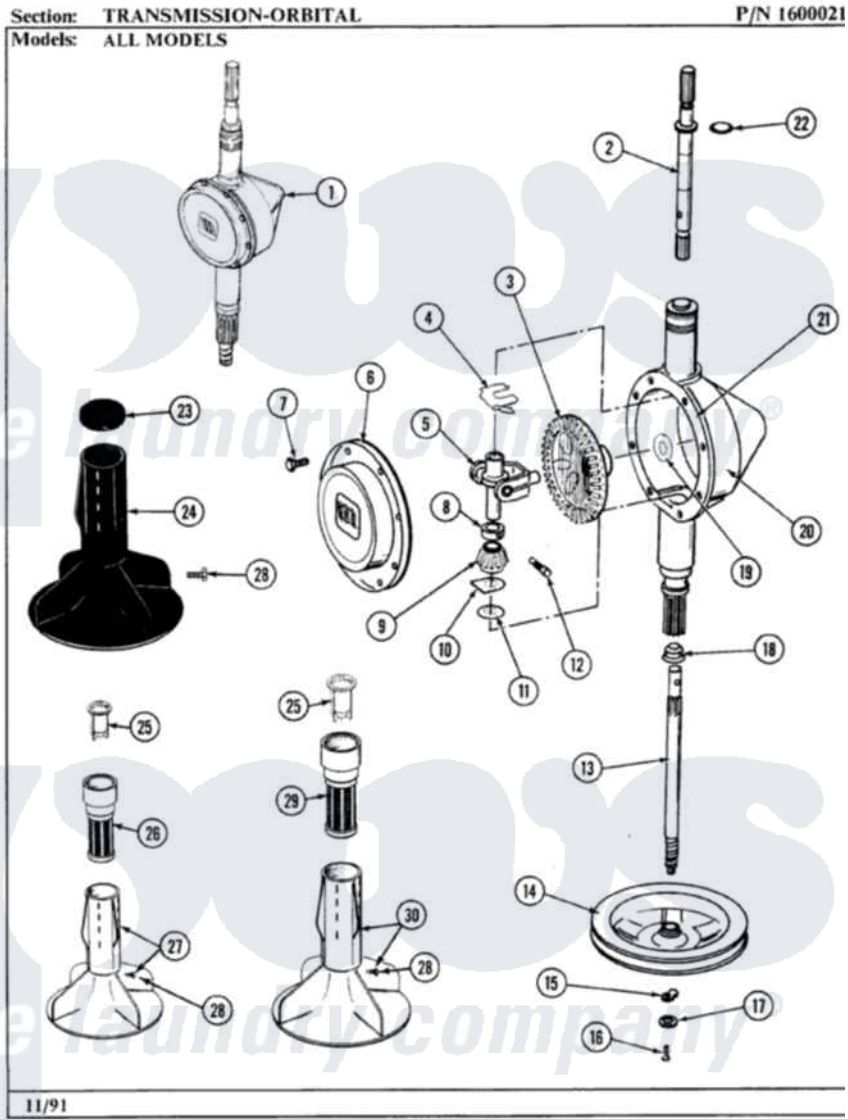

Maytag LA104 08 - TRANSMISSION-ORBITAL

24

Maytag Residential Maytag LA104 Washer Parts Parts Diagram 08 - TRANSMISSION-ORBITAL
Click on the part number to view part

Item	Original Part Number	Replaced By	Status	Part Description
1	206708	6-2097790		Transmison
2	207153	6-2097820		Kit- Shaft
3	206713	6-2067130		Gear- Beve
4	215581			Spring, Agitator Shaft
5	206685	6-2066850		Yoke
6	206628			Cover, Transmission
7	215417		Not Available	SCREW, TRANSMISSION COVER
8	215415		Not Available	COLLAR, LOWER
9	215401	W10221114		Pinion
10	215395			Plate, Clutch
11	211483	6-2114830		Washer- SP
12	Y206629			Pin, Collar
13	215411	12001451		Ctr Shaft W/Collar Andkeeper-Sha
14	211059	6-2301530		Pulley
15	211089			Lug, Stop Pulley

16	211375	681582	Screw
17	211090	22003555	Washer, Stop Lug
18	206602	207843	Lip Seal Repair Kit
19	215394		Washer, Bevel Gear
20	206625	6-2097790	Transmison
21	Y058700	675652	Adhesive
22	210690		Seal, Rubber
23	215532		Cap, Agitator
24	207119	207228	Agitator W/Lock Screw
25	215733		Dispensing Cup
26	Y207427		Lint Filter Shallow
27	207538		Agitator W/Lock Screw
28	206478	Not Available	SCREW & WASHER FOR AGITATOR