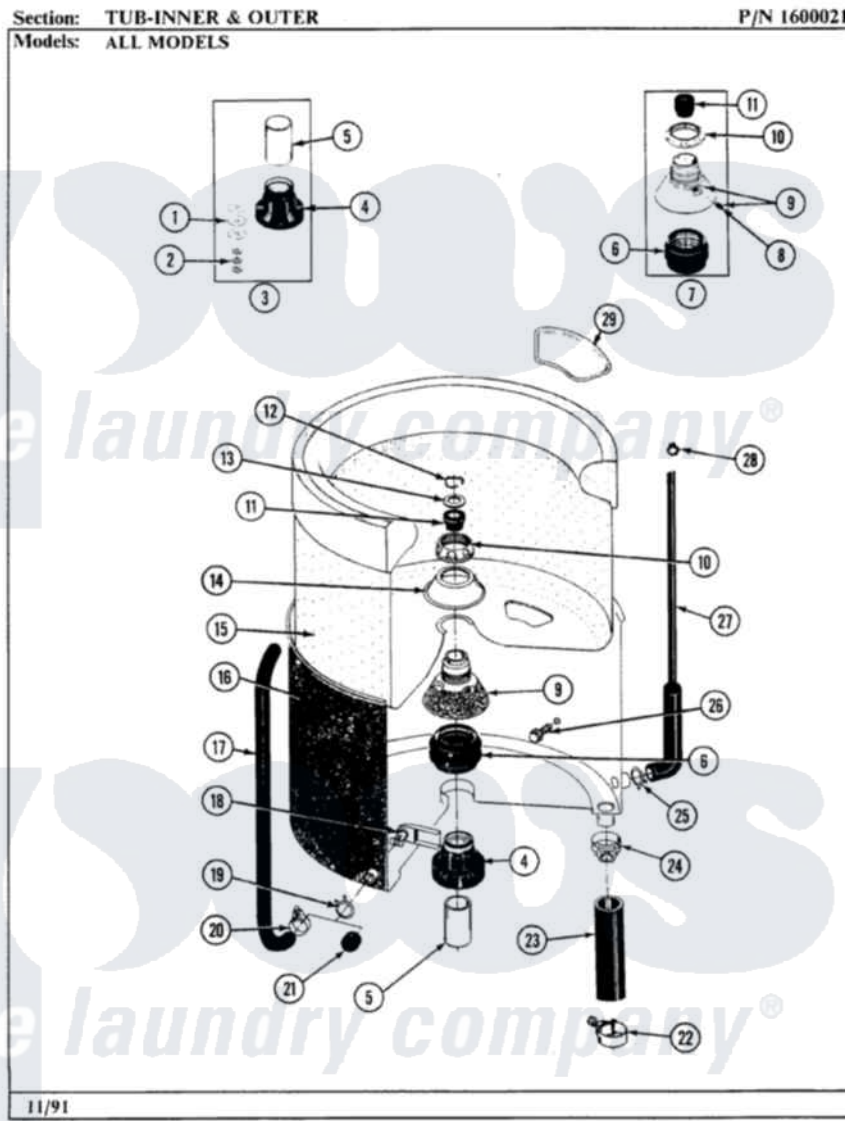

Maytag LA104 09 - TUB (INNER & OUTER)

20

Maytag [Residential Maytag LA104 Washer Parts](#) Parts Diagram 09 - TUB (INNER & OUTER)
Click on the part number to view part

Item	Original Part Number	Replaced By	Status	Part Description
1	211100			Washer, Outer Tub
2	Y054867			Washer, Lock
3	204013	6-2040130		Tub Bearin
4	200824	6-2040130		Tub Bearin
5	211130			Bearing Liner, Tub Bearing
6	201537	6-2095720		Mounting S
7	204012	6-2095720		Mounting S
8	211618	22001423		Set Screw, Mounting Stem
9	202521	6-2095720		Mounting S
10	211047	6-2110472		Nut- Clamp
11	Y0A4298	6-0A57420		Seal- Agitator
12	Y015667			Retaining Ring
13	Y015666			Washer, Retaining -
14	211210			Washer, Clamping Nut
15	201523		Not Available	INNER TUB
16	205486		Not Available	PART NOT USED

18	214434		Spout, Deflector
19	214739	596669	Clamp, Manifold
20	205161	489503	Clamp
21	214725		Cap For Spout-Outer Tub
22	200461	285655	Clamp, Hose
23	Y212989		Hose, Outer Tub To Pump
24	200900	616099	Clamp
25	211641		Clamp, 1-1/16"
26	200744	W10175939	Bolt
"	205254	W10175938	Bolt
27	212942	22001619	Tube, Water Level Switch
28	410296	596669	Clamp, Manifold