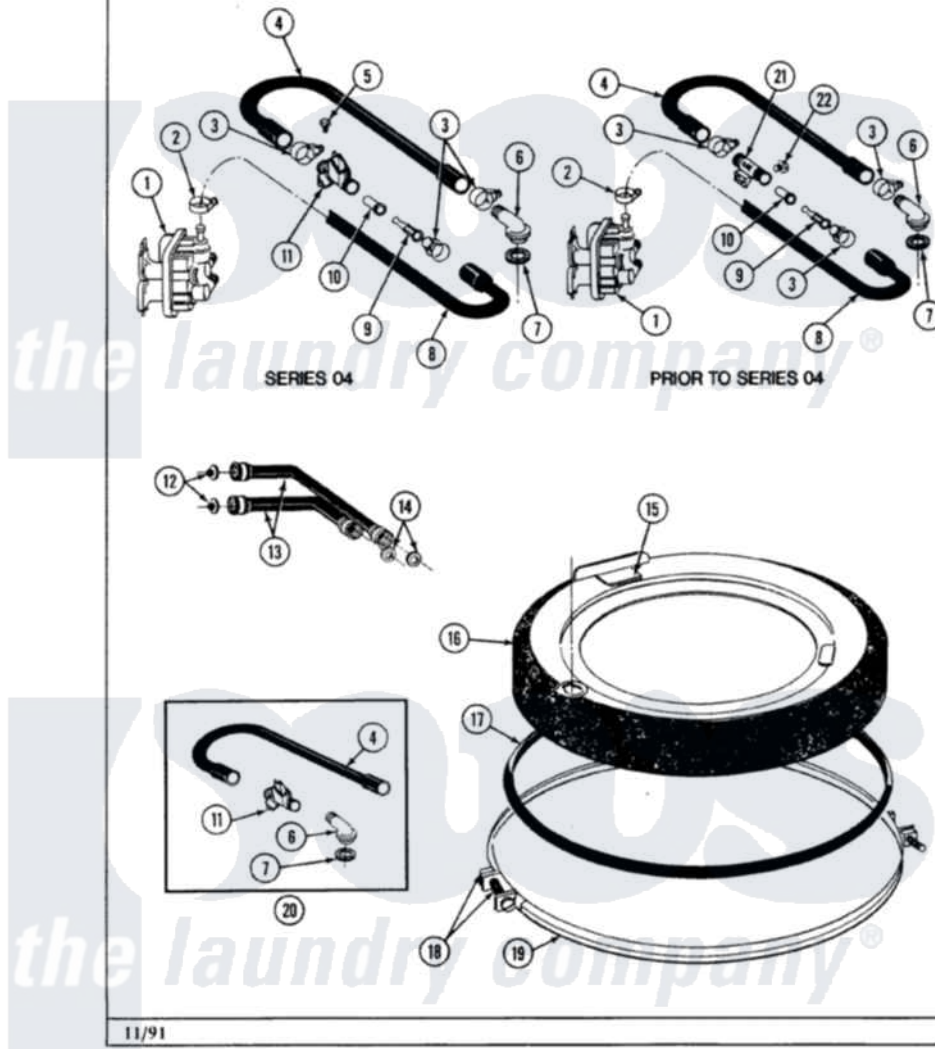

Maytag LA104 10 - TUB\WATER INLET

Section: TUB-WATER INLET & TUB COVER P/N 1600021

Models: ALL MODELS

18

Maytag [Residential Maytag LA104 Washer Parts](#) Parts Diagram 10 - TUB\WATER INLET

[Click on the part number to view part](#)

Item	Original Part Number	Replaced By	Status	Part Description
1	205613			Water Valve
2	201575			Clamp, Hose
3	202515	596669		Clamp, Manifold
4	Y215234			Hose, Injector Fill
5	312620			Screw, Sems
6	215235			Tube, Injector
7	215233			Seal For Injector Tube
8	213013			Hose, Injector
9	213015			Nozzle, Injector
10	213016	216201		Nozzle
11	215447			Sleeve For Injector
12	200961	12001413		Strainer And Washer Kit
13	202860			Inlet Hose Assembly
14	Y013783			Washer, Inlet Hose
15	215232			Bumper, Unbalance
16	206380		Not Available	COVER, TUB

17	211232		Seal, Tub Cover
18	205529		Nut And Bolt Kit For Tub Clam
19	200846		Clamp - Tub Cover
20	206683	206680	Water Injector Assembly
21	213057	22213057	Sleeve- In
22	Y310632	1163839	Screw