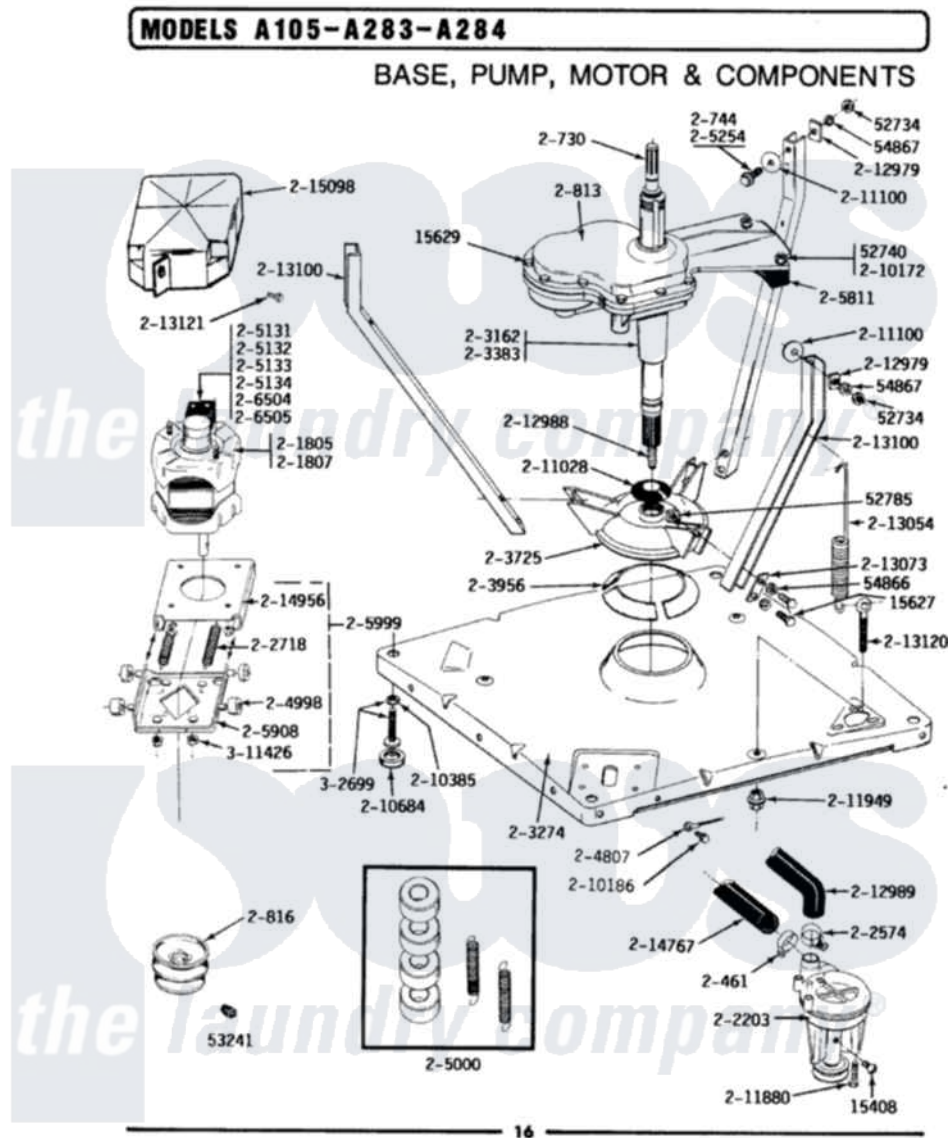

# Maytag LA105 01 - BASE, PUMP, MOTOR & COMPONENTS

Maytag Residential Maytag LA105 Washer Parts Parts Diagram 01 - BASE, PUMP, MOTOR & COMPONENTS  
 Click on the part number to view part

Item	Original Part Number	Replaced By	Status	Part Description
1	Y015408	<a href="#">22003235</a>		Screw, Bearing Insert
2	<a href="#">Y015627</a>			Screw- Hex
3	<a href="#">Y015629</a>			Bolt, Grinding Chamber
4	<a href="#">Y052734</a>			Nut, Carrage Bolts And Bracket
5	Y052740	<a href="#">62739</a>		Nut, Lock
6	<a href="#">Y052785</a>			Nut, Brace To Damper
7	<a href="#">Y053241</a>			Set Screw, Motor Pulley
8	Y054866	<a href="#">486009</a>		Lockwasher
9	<a href="#">Y054867</a>			Washer, Lock
10	200461	<a href="#">285655</a>		Clamp, Hose
11	200730	<a href="#">22002124</a>		Shaft- Agi
12	200744	<a href="#">W10175939</a>		Bolt
13	200813		Not Available	GEAR CASE COVER ASSEMBLY
14	200816	<a href="#">6-2008160</a>		Pulley- MO
15	201805	<a href="#">12002351</a>		Motor-Drve