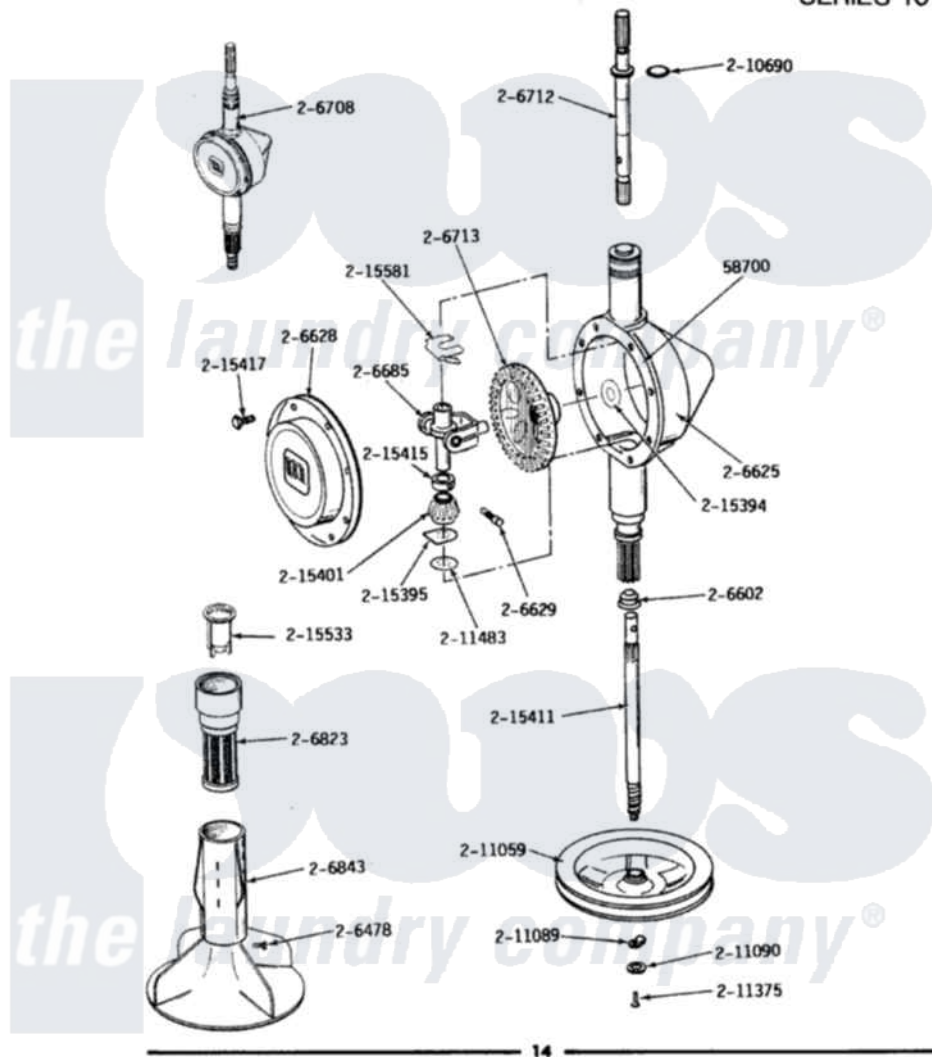

MODELS A105-A283-A284 ORBITAL TRANSMISSION
SERIES 10

Maytag Residential Maytag LA105 Washer Parts Parts Diagram 05 - ORBITAL TRANSMISSION (SERIES 10)
Click on the part number to view part

Item	Original Part Number	Replaced By	Status	Part Description
1	Y058700	675652		Adhesive
2	206478		Not Available	SCREW & WASHER FOR AGITATOR
3	206602	207843		Lip Seal Repair Kit
4	206625	6-2097790		Transmison
5	206628			Cover, Transmission
6	Y206629			Pin, Collar
7	206685	6-2066850		Yoke
8	206708	6-2097790		Transmison
9	206712	6-2097820		Kit- Shaft
10	206713	6-2067130		Gear- Beve
11	206823	Y207427		Lint Filter Shallow
12	206843	207538		Agitator W/Lock Screw
13	210690			Seal, Rubber
14	211059	6-2301530		Pulley
15	211089			Lug, Stop Pulley
16	211090	22003555		Washer, Stop Lug

17	211375	681582	Screw
18	211483	6-2114830	Washer- SP
19	215394		Washer, Bevel Gear
20	215395		Plate, Clutch
21	215401	W10221114	Pinion
22	215411	12001451	Ctr Shaft W/Collar Andkeeper-Sha
23	215415	Not Available	COLLAR, LOWER
24	215417	Not Available	SCREW, TRANSMISSION COVER
25	215533	215733	Dispensing Cup
26	215581		Spring, Agitator Shaft