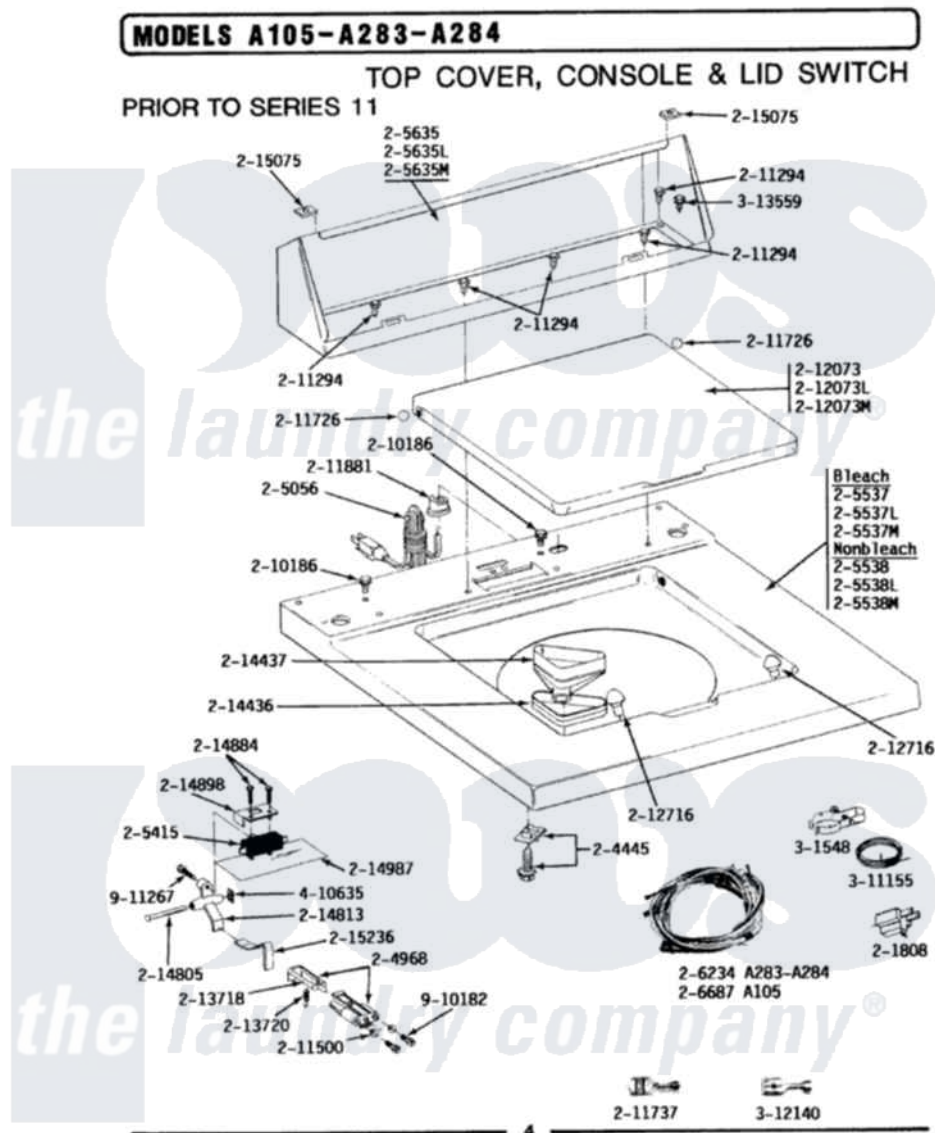

Maytag LA105 06 - TOP COVER, CONSOLE & LID SWITCH

Maytag Residential Maytag LA105 Washer Parts Parts Diagram 06 - TOP COVER, CONSOLE & LID SWITCH
 Click on the part number to view part

Item	Original Part Number	Replaced By	Status	Part Description
1	Y201808			Converter
2	204445			Screw And Fastener Assembly
3	204968			Plunger And Bracket Assembly--W
4	205056	204590		Cord, Power
5	205415	279347		Switch-Lid
7	205538L		Not Available	TOP COVER-ALMOND
10	205635L		Not Available	CONSOLE (ALM)
12	206687		Not Available	WIRE HARNESS
13	210186	3370225		Screw
14	211294	90767		Screw, 8A X 3/8 HeX Washer Head Tapping
15	211500			Washer, Bracket To Top Cover
16	211726			Hinge, Ball Lid
17	211737	248562		Terminal
18	211881			Grommet, Cord Part Not Used-Gas Models Only

20	212073L	Not Available	LID-ALMOND
22	212716		Bumper, Lid
23	213718		Plunger, Lid Switch
24	213720		Spring, Lid Switch
25	214805		Pin For Unbalance Lever
26	214813	Not Available	LEVER FOR LID SWITCH
27	214884	213501	Screw, No.6-20 X 1-1/8 Inch
28	214898		Cover For Lid Switch
29	214987		Moisture Barrier For Switch
30	215075		Fastener, Control Panel To Console
31	215236	214804	Unbalance Lever
32	301548		Clamp, Ground Wire
33	311155		Ground Wire And Clamp
34	Y312140		Wire Connector
35	Y313559		Screw
36	410635		Fastener
37	910182	25-7809	Screw, No.6-20 1/2 Flthd Torx
38	911267		Screw, Pump Cover