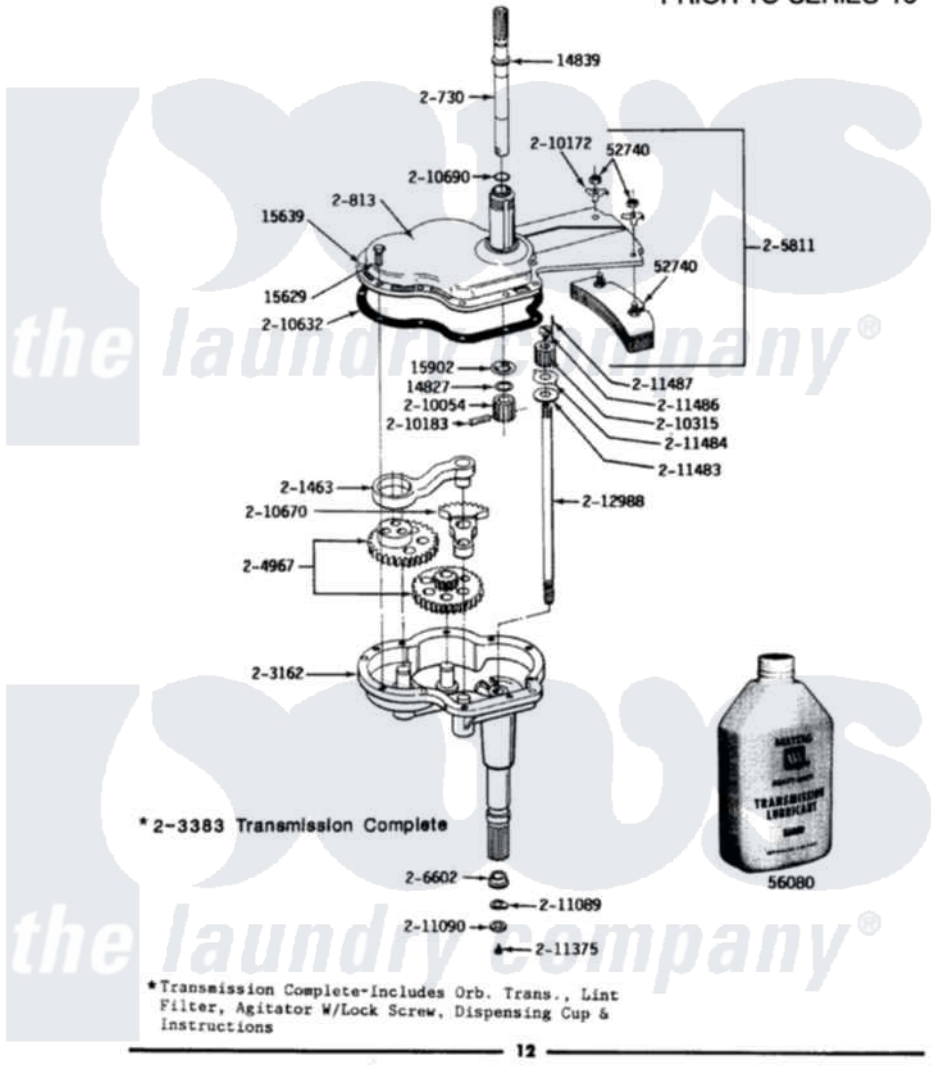

MODELS A105-A283-A284

TRANSMISSION
PRIOR TO SERIES 10

Maytag Residential Maytag LA105 Washer Parts Parts Diagram 08 - TRANSMISSION
Click on the part number to view part

Item	Original Part Number	Replaced By	Status	Part Description
1	Y014827			Washer-Center Shaft
2	Y014839			Collar-Drive Shaft
3	Y015629			Bolt, Grinding Chamber
4	Y015629			Bolt, Grinding Chamber
5	015639			Dowel Pin
6	Y015902			Spring For Agitator
7	Y052740	62739		Nut, Lock
8	Y056080	6-0560800		Oil
9	200730	22002124		Shaft- Agi
10	200813		Not Available	GEAR CASE COVER ASSEMBLY
11	201463		Not Available	PITMAN WITH WRIST PIN
12	203162			Gear Housing W/Studs And Tube
13	203383	W10172458		Transmison
14	204967			Gear Kit-Power Fin Agitator
15	205811			Counterweight

16	206602	207843	Lip Seal Repair Kit
17	210054		Pinion
18	210172		Lock Washer
19	210183		Groove Pin
20	210286		Seal
21	210315		Pinion
22	210632	22210632	Gasket
23	210670		Segment
24	210690		Seal, Rubber
25	211089		Lug, Stop Pulley
26	211090	22003555	Washer, Stop Lug
27	211375	681582	Screw
28	211483	6-2114830	Washer- SP
29	211484		Washer, Lug
30	211486		Screw, 3/8-16 X 1/2 Inch
31	211487		Groov-Pin
32	212988		Part Not Used