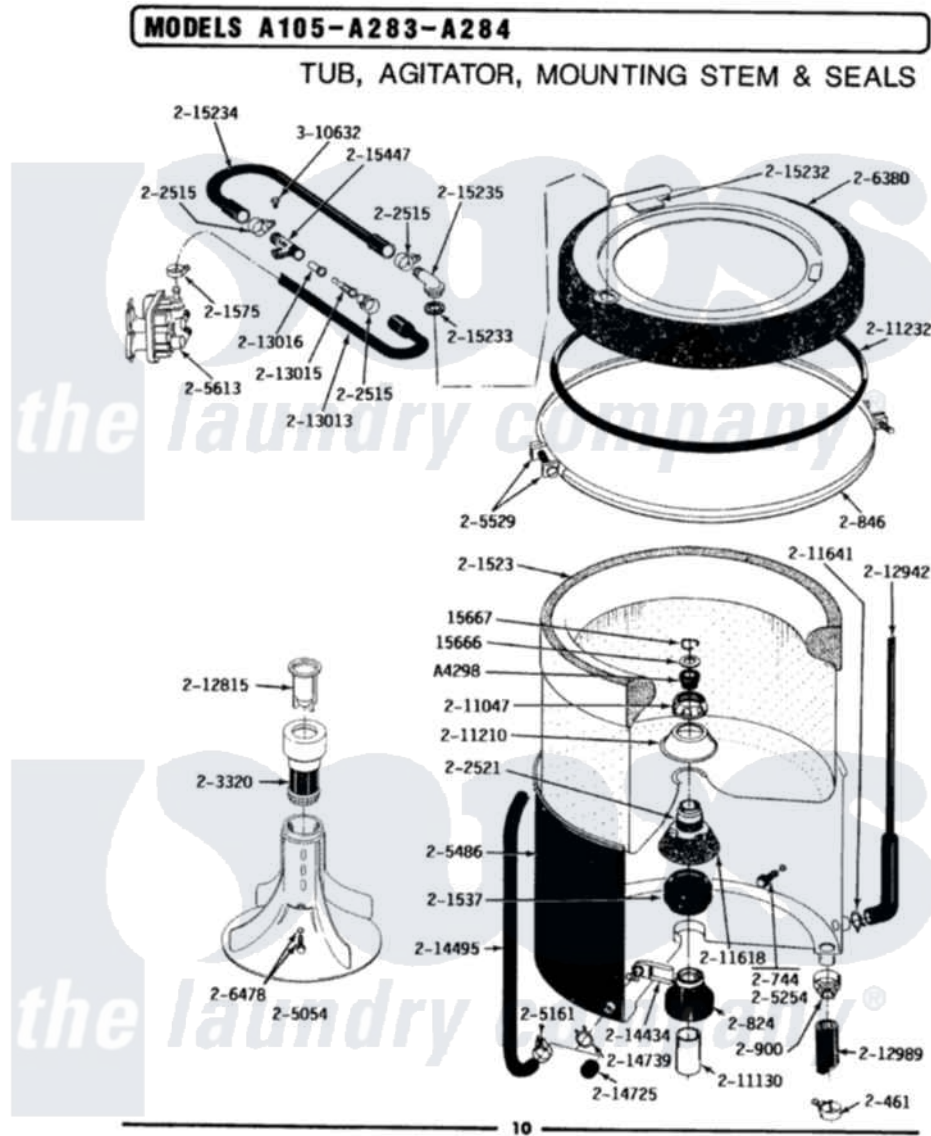

Maytag LA105 09 - TUB, AGITATOR, MOUNTING STEM & SEAL

Maytag [Residential Maytag LA105 Washer Parts](#) Parts Diagram 09 - TUB, AGITATOR, MOUNTING STEM & SEAL
 Click on the part number to view part

Item	Original Part Number	Replaced By	Status	Part Description
1	Y0A4298	6-0A57420		Seal- Agitator
2	Y015666			Washer, Retaining -
3	Y015667			Retaining Ring
4	Y054867			Washer, Lock
5	200461	285655		Clamp, Hose
6	200744	W10175939		Bolt
7	200824	6-2040130		Tub Bearin
8	200846			Clamp - Tub Cover
9	200900	616099		Clamp
10	201523		Not Available	INNER TUB
11	201537	6-2095720		Mounting S
12	201575			Clamp, Hose
13	202515	596669		Clamp, Manifold
14	202521	6-2095720		Mounting S
15	203320		Not Available	LINT FILTER - DISPENSER
16	204012	6-2095720		Mounting S

17	204013	6-2040130		Tub Bearin
18	205054		Not Available	AGITATOR
19	205161	489503		Clamp
20	205254	W10175938		Bolt
21	205486		Not Available	PART NOT USED
22	205529			Nut And Bolt Kit For Tub Clam
23	205613			Water Valve
24	206380		Not Available	COVER, TUB
25	206478		Not Available	SCREW & WASHER FOR AGITATOR
26	211047	6-2110472		Nut- Clamp
27	211100			Washer, Outer Tub
28	211130			Bearing Liner, Tub Bearing
29	211210			Washer, Clamping Nut
30	211232			Seal, Tub Cover
31	211618	22001423		Set Screw, Mounting Stem
32	211641			Clamp, 1-1/16"
33	212815		Not Available	DISPENSER CUP
34	212942	22001619		Tube, Water Level Switch
35	Y212989			Hose, Outer Tub To Pump
36	213013			Hose, Injector
37	213015			Nozzle, Injector
38	213016	216201		Nozzle
39	214725			Cap For Spout-Outer Tub
40	214739	596669		Clamp, Manifold
41	215232			Bumper, Unbalance
42	215233			Seal For Injector Tube
43	Y215234			Hose, Injector Fill
44	215235			Tube, Injector
45	215447			Sleeve For Injector
46	Y310632	1163839		Screw