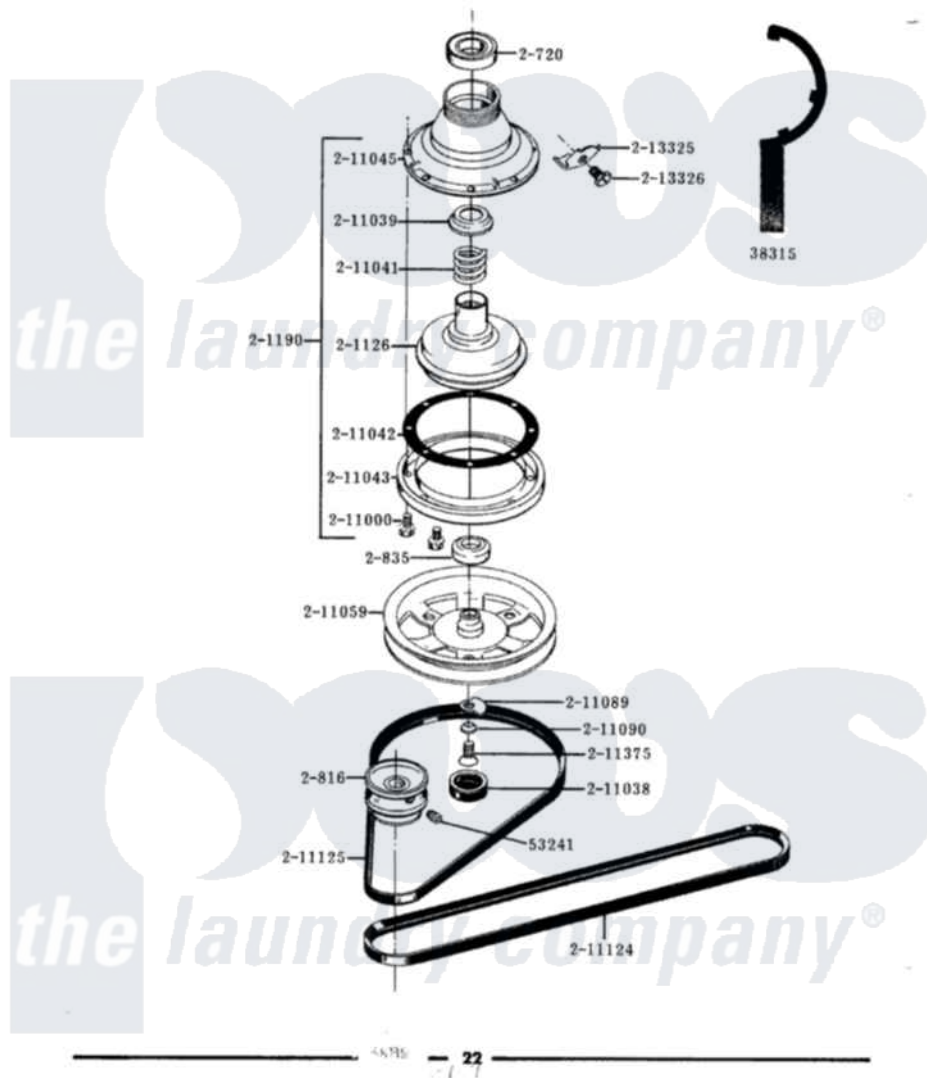

Maytag LA110 04 - CLUTCH, BRAKE & BELTS

ALL MODELS **CLUTCH, BRAKE & BELTS**

Maytag Residential Maytag LA110 Washer Parts Parts Diagram 04 - CLUTCH, BRAKE & BELTS
 Click on the part number to view part

Item	Original Part Number	Replaced By	Status	Part Description
1	Y038315	038315		Tool
2	Y053241			Set Screw, Motor Pulley
3	Y200720	22003441		Bearing, Rear
4	200816	6-2008160		Pulley- MO
5	200835			Bearing, Brake Rotor
6	201126	6-2011900		Brake Asse
7	201190	6-2011900		Brake Asse
8	211000			SCREW, BRAKE DRUM (HEX HEAD)
9	211038		Not Available	CAP, OIL RETAINER
10	211039	6-2011900		Brake Asse
11	211041	6-2011900		Brake Asse
12	211042	6-2011900		Brake Asse
13	211043	6-2011900		Brake Asse
14	211045	6-2011900		Brake Asse
15	211059	6-2301530		Pulley
16	211089			Lug, Stop Pulley

17	211090	22003555	Washer, Stop Lug
18	211124		Part Not Used
19	211125		V Belt, Drive Pulley
20	211375	681582	Screw
21	213325		Clip, Retaining
22	213326		Bolt, Sems Retaining Clip